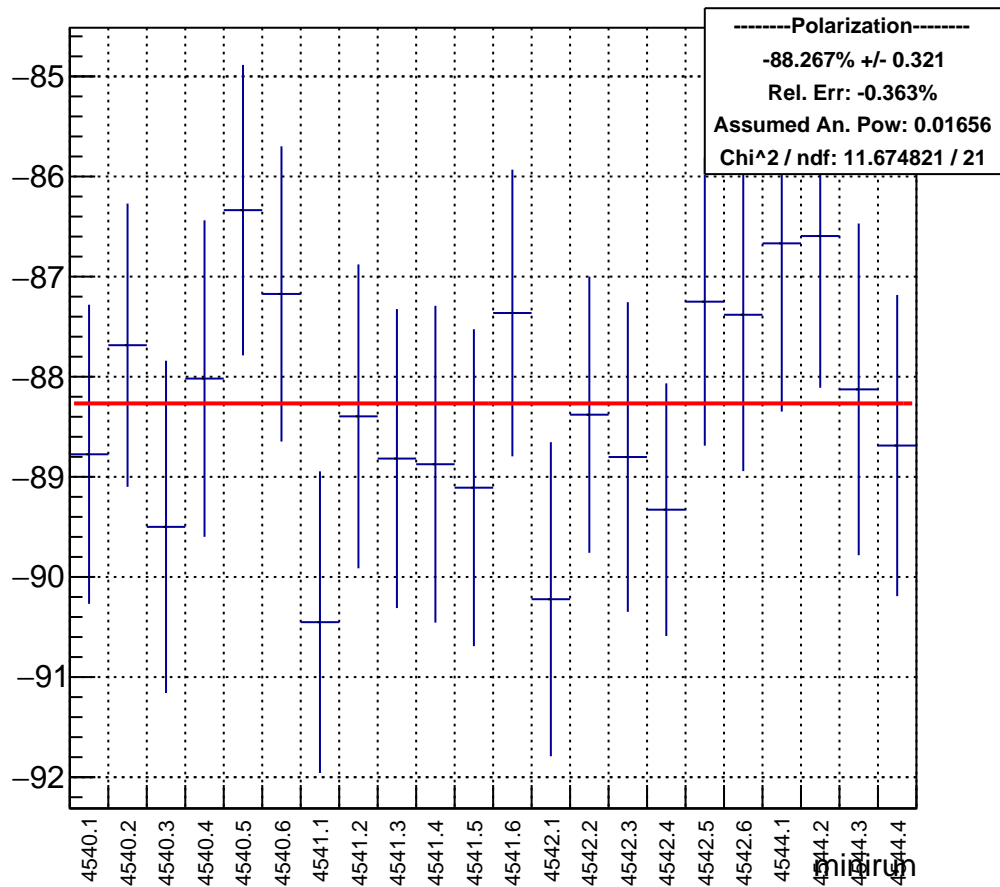

Polarization by minirun: snail27 (Acc4)

polarization

Polarization Pull Plot

Asymmetry by minirun: snail27 (Acc4)