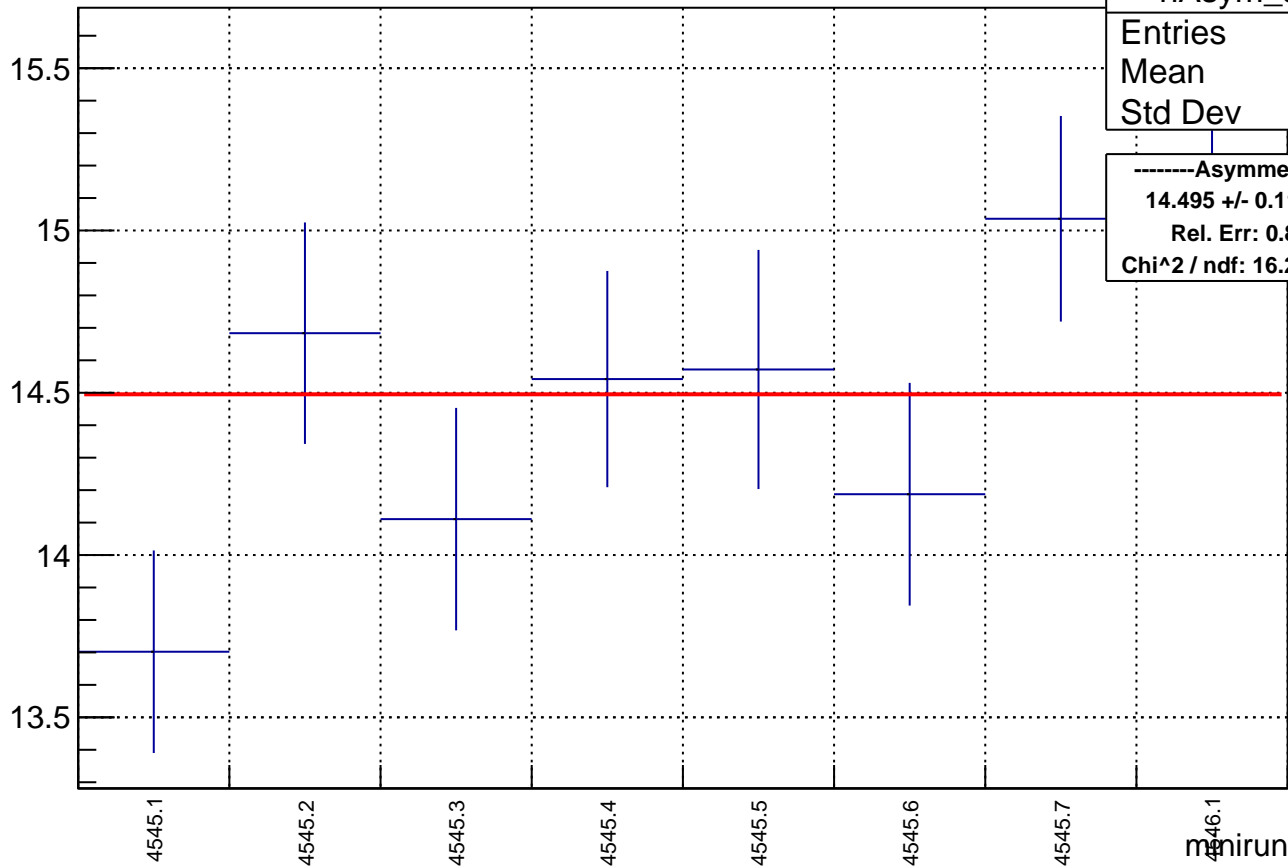

# Asymmetry by minirun: snail28 (Acc0)

asymmetry / ppt

hAsym_acc0	
Entries	8
Mean	0
Std Dev	0

-----Asymmetry-----  
14.495 +/- 0.119 (ppt)  
Rel. Err: 0.822%  
Chi^2 / ndf: 16.214256 / 7

minirun