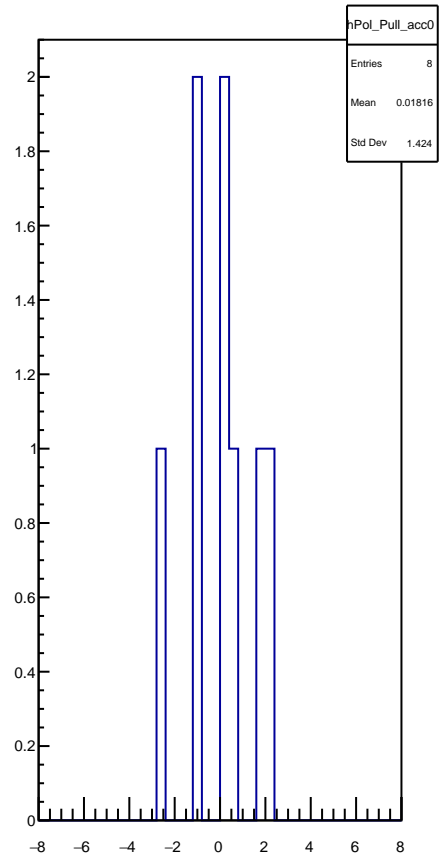

Polarization by minirun: snail28 (Acc0)

polarization

Polarization Pull Plot

Asymmetry by minirun: snail28 (Acc0)

asymmetry / ppt

hAsym_acc0	
Entries	8
Mean	0
Std Dev	0

-----Asymmetry-----
14.495 +/- 0.119 (ppt)
Rel. Err: 0.822%
Chi^2 / ndf: 16.214256 / 7

minirun