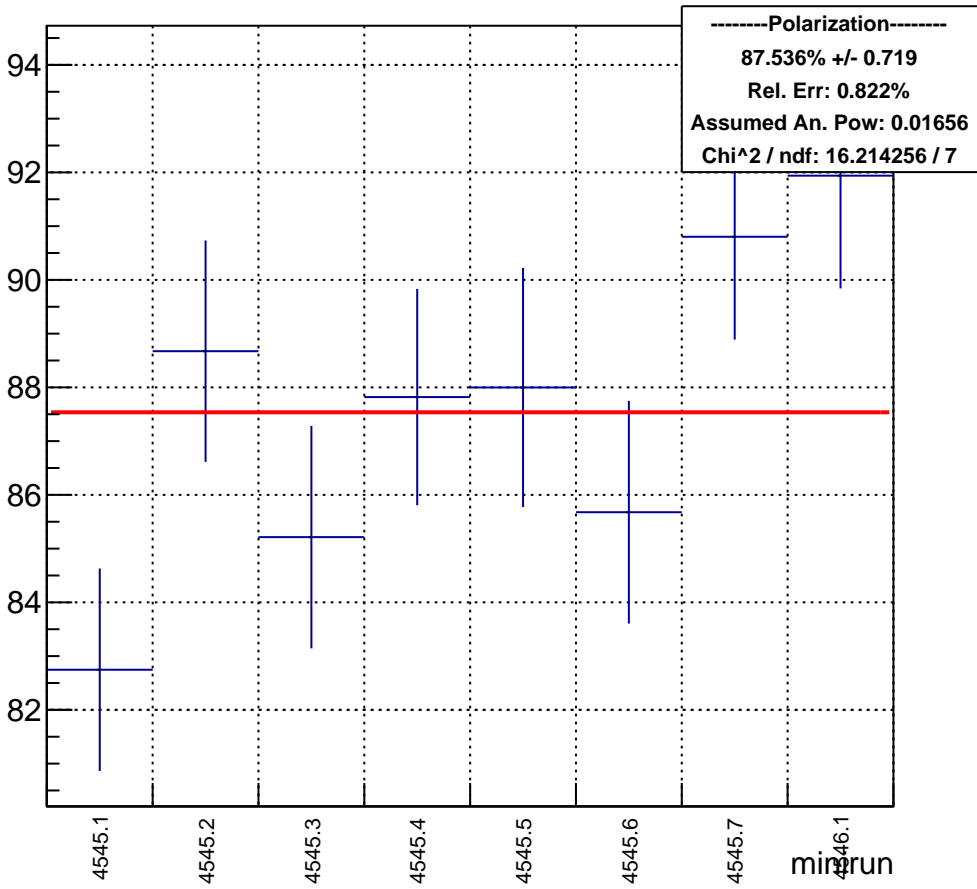

Polarization by minirun: snail28 (Acc0)

polarization

Polarization Pull Plot

Asymmetry by minirun: snail28 (Acc0)

asymmetry / ppt

hAsym_acc0	
Entries	8
Mean	0
Std Dev	0

-----Asymmetry-----
14.495 +/- 0.119 (ppt)
Rel. Err: 0.822%
Chi^2 / ndf: 16.214256 / 7

minirun