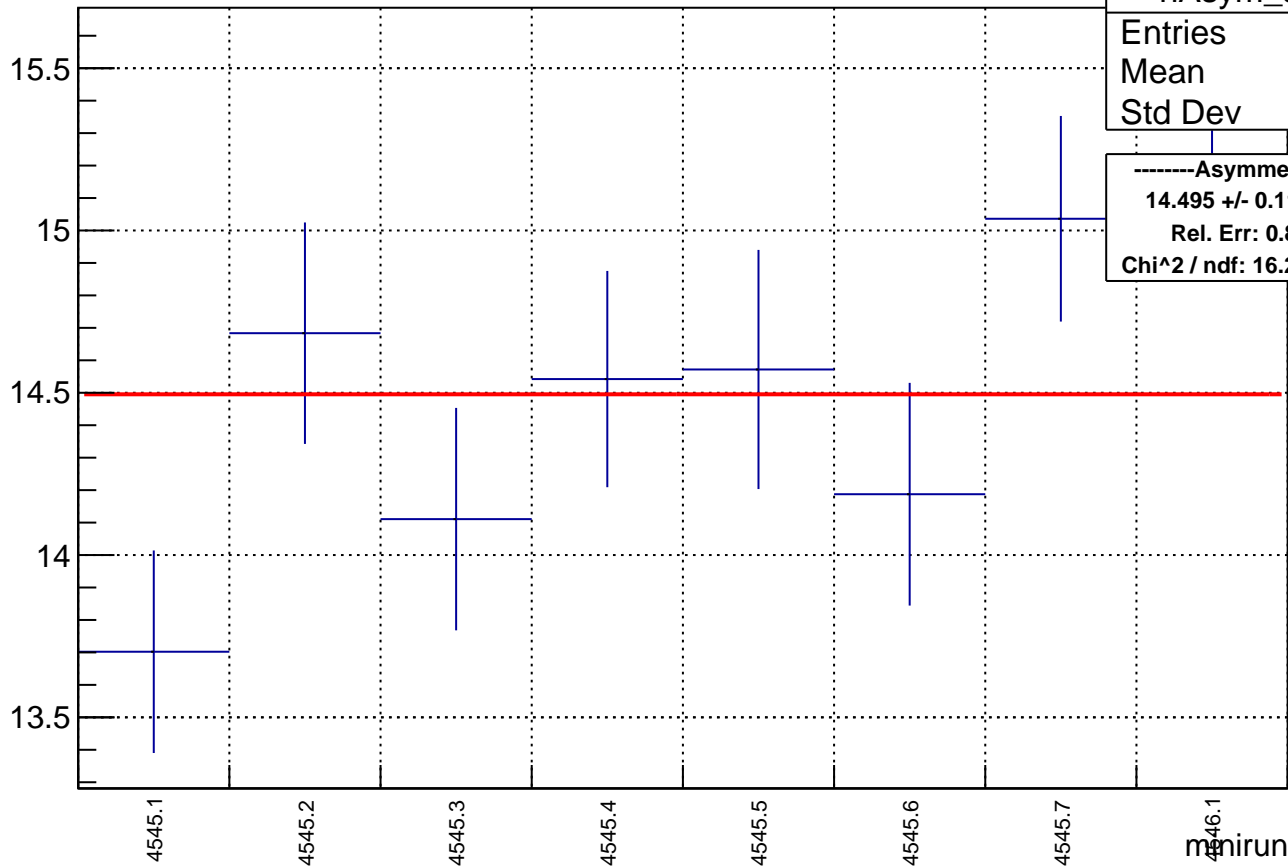

Polarization by minirun: snail28 (Acc0)

polarization

Polarization Pull Plot

Asymmetry by minirun: snail28 (Acc0)

asymmetry / ppt

hAsym_acc0	
Entries	8
Mean	0
Std Dev	0

-----Asymmetry-----
14.495 +/- 0.119 (ppt)
Rel. Err: 0.822%
Chi^2 / ndf: 16.214256 / 7

minirun