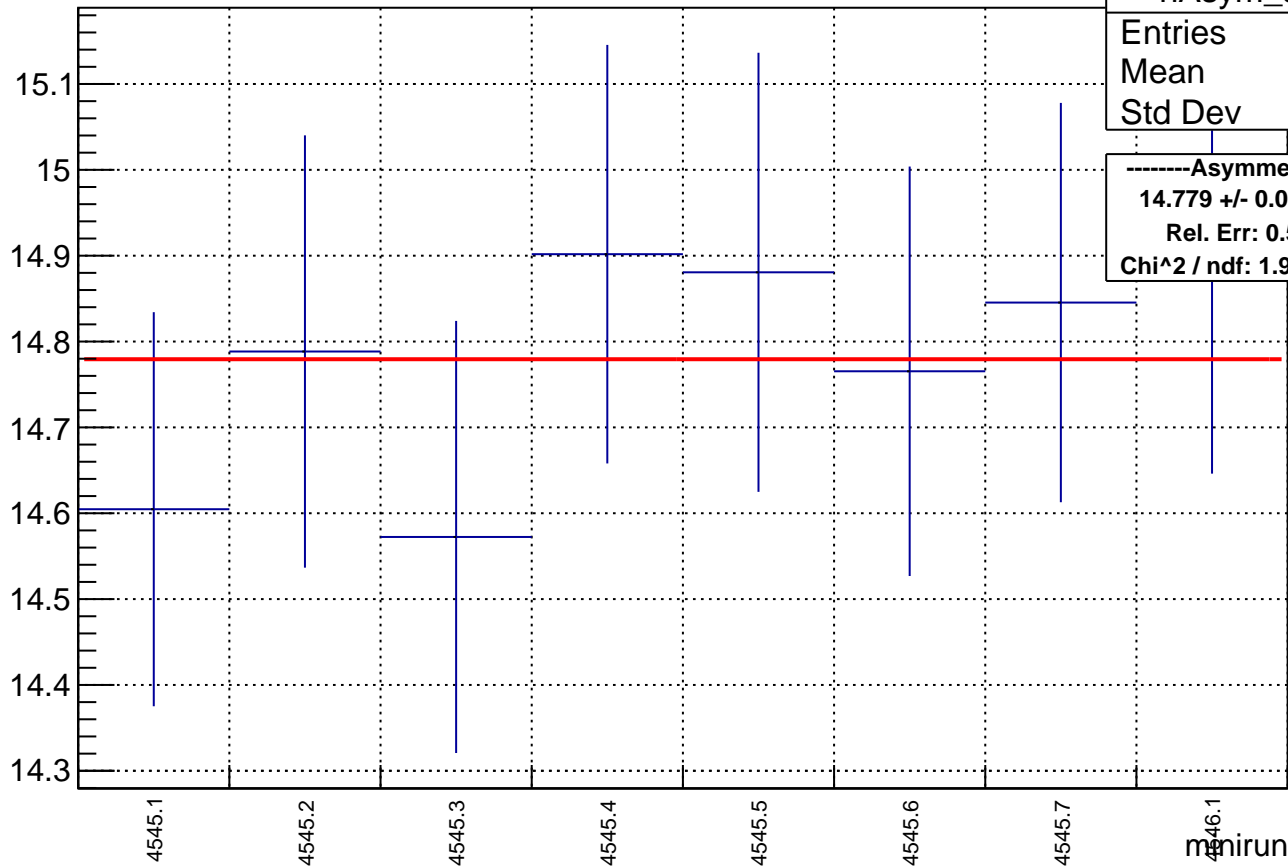

# Polarization by minirun: snail28 (Acc4)

polarization

# Polarization Pull Plot

# Asymmetry by minirun: snail28 (Acc4)

asymmetry / ppt

hAsym_acc4	
Entries	8
Mean	0
Std Dev	0

-----Asymmetry-----  
**14.779 +/- 0.086 (ppt)**  
Rel. Err: 0.582%  
Chi^2 / ndf: 1.960992 / 7

minirun