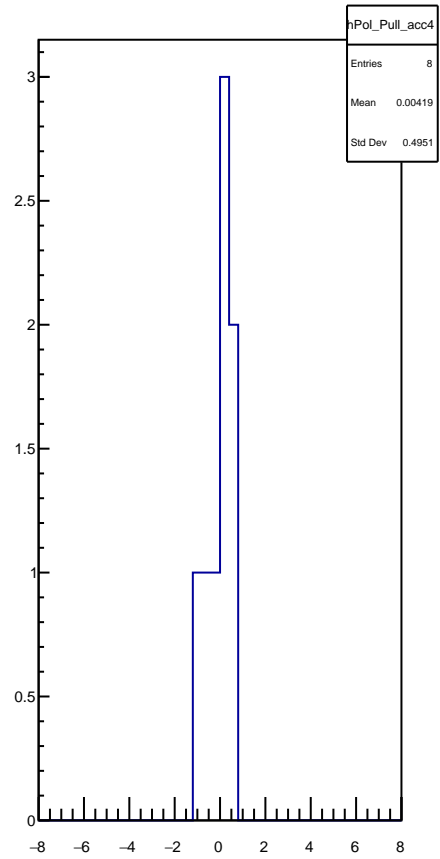

# Polarization by minirun: snail28 (Acc4)

polarization

# Polarization Pull Plot

# Asymmetry by minirun: snail28 (Acc4)

asymmetry / ppt

hAsym_acc4	
Entries	8
Mean	0
Std Dev	0

-----Asymmetry-----  
**14.779 +/- 0.086 (ppt)**  
Rel. Err: 0.582%  
Chi^2 / ndf: 1.960992 / 7

minirun