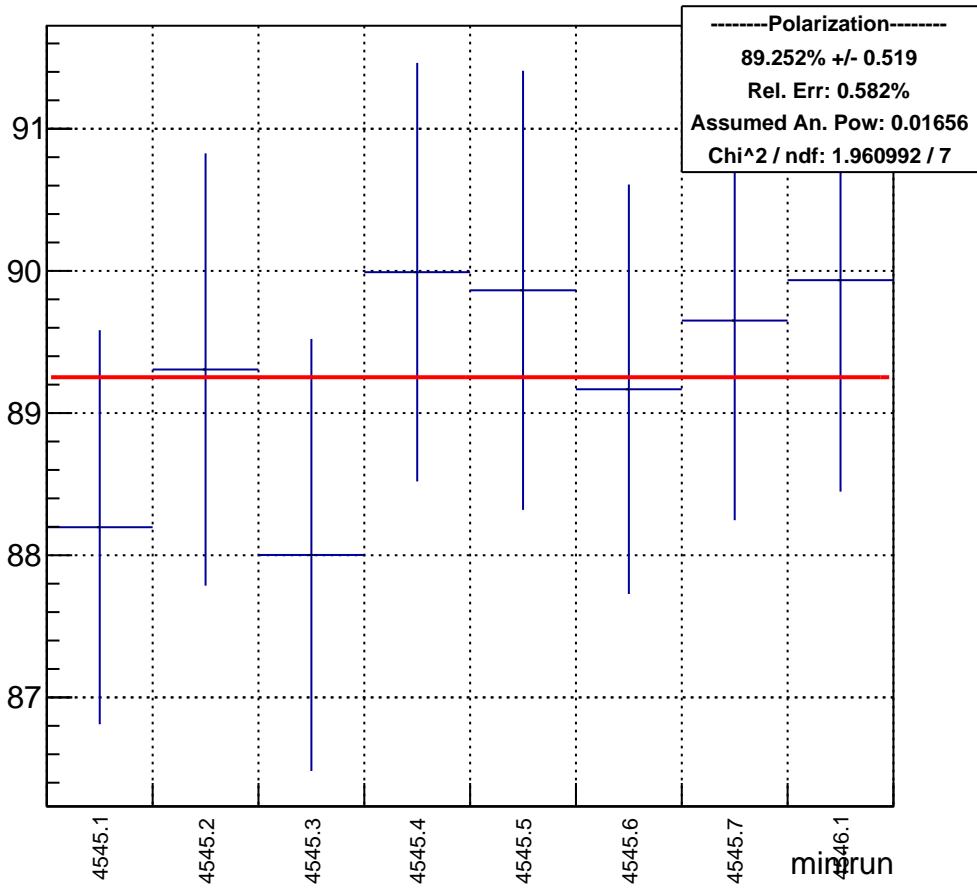

# Polarization by minirun: snail28 (Acc4)

polarization

# Polarization Pull Plot

# Asymmetry by minirun: snail28 (Acc4)

asymmetry / ppt

hAsym_acc4	
Entries	8
Mean	0
Std Dev	0

-----Asymmetry-----  
**14.779 +/- 0.086 (ppt)**  
Rel. Err: 0.582%  
Chi^2 / ndf: 1.960992 / 7

minirun