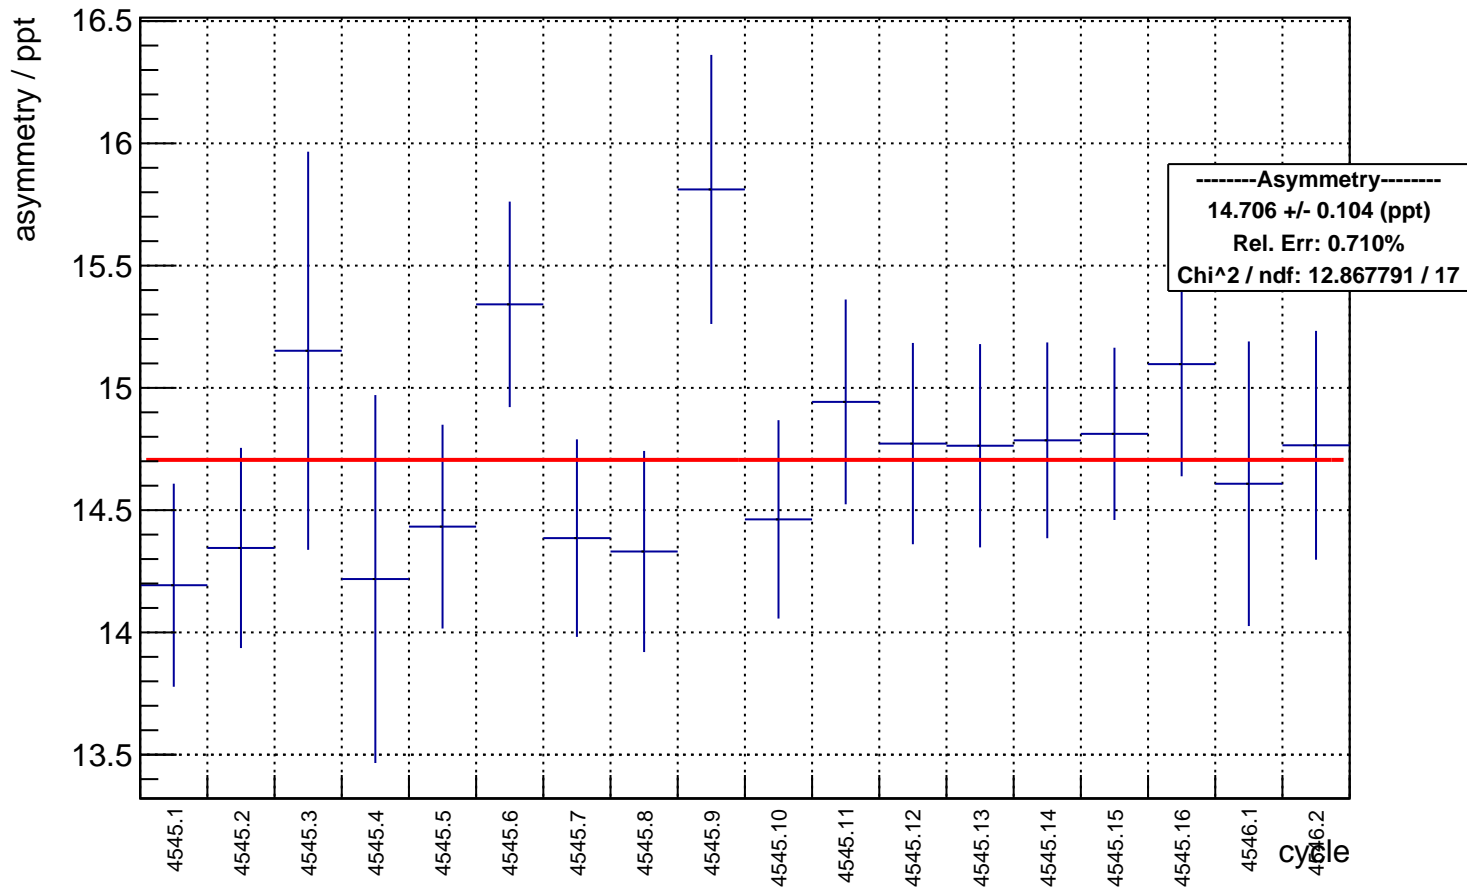

# Polarization by cycle: snail28 (Acc4)

Polarization Pull Plot

# Asymmetry by cycle: snail28 (Acc4)