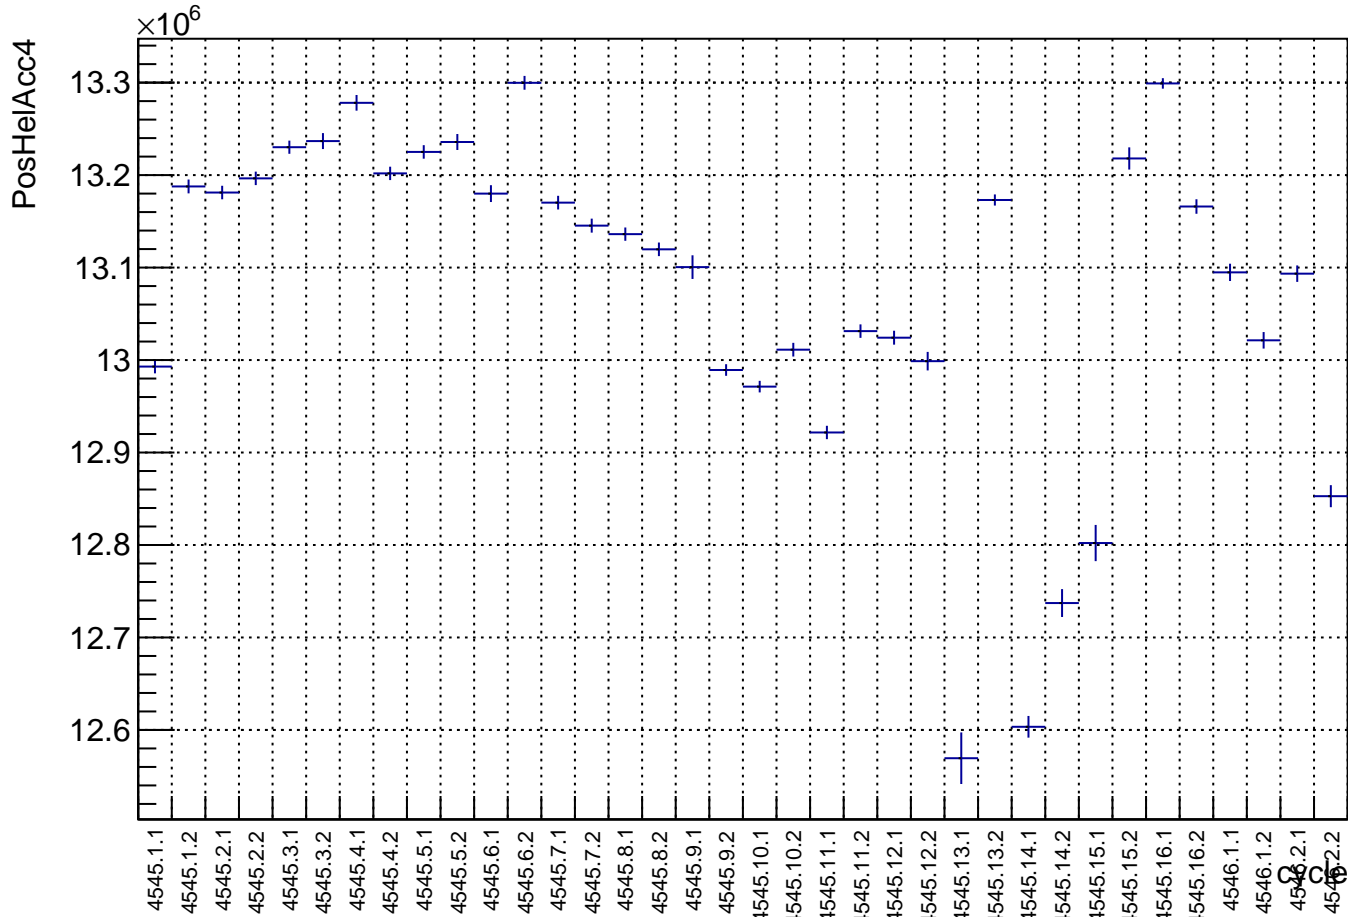

Laser PosHel Background by cycle: snail28 (Acc4)