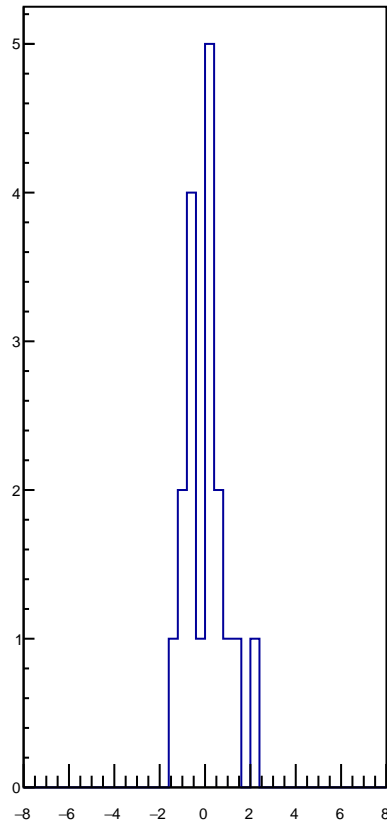

# Polarization by cycle: snail28 (Acc4)

Polarization Pull Plot

# Asymmetry by cycle: snail28 (Acc4)