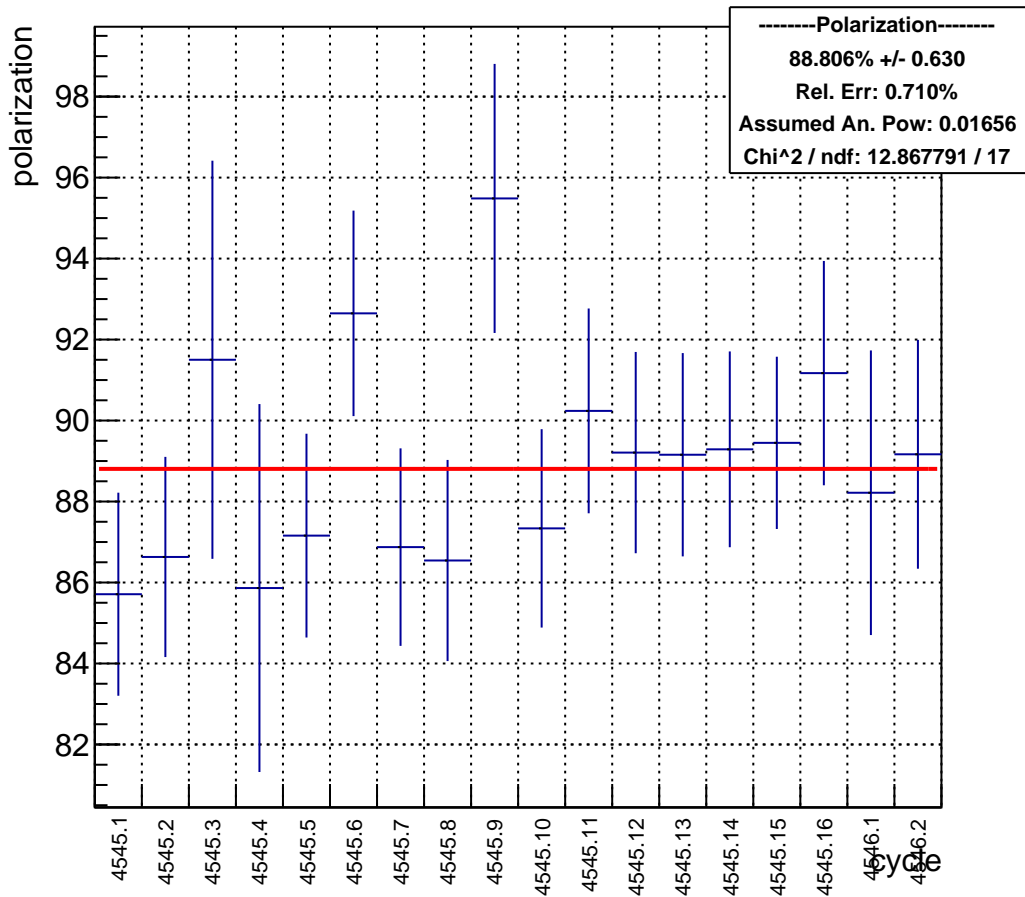

# Polarization by cycle: snail28 (Acc4)

Polarization Pull Plot

# Asymmetry by cycle: snail28 (Acc4)