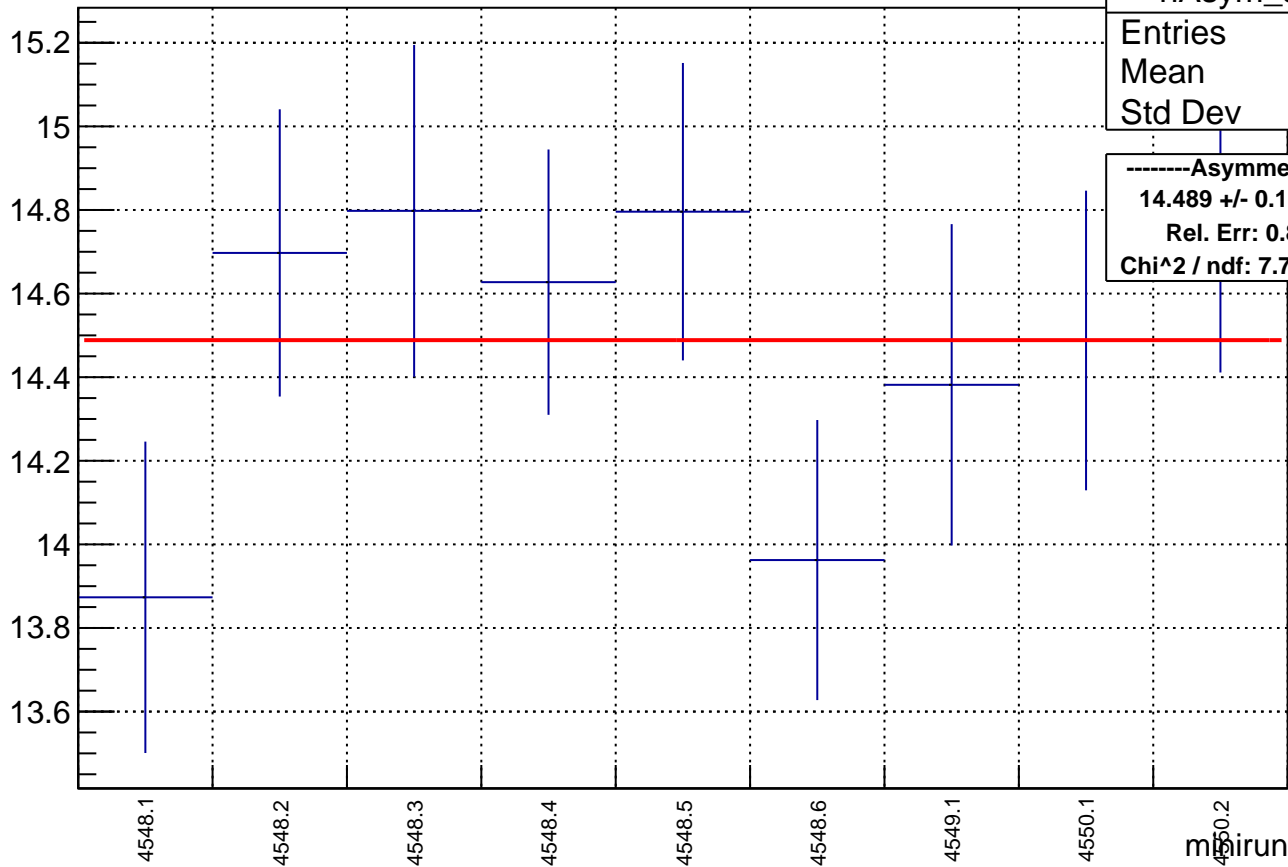

Asymmetry by minirun: snail29 (Acc0)

asymmetry / ppt

hAsym_acc0	
Entries	9
Mean	0
Std Dev	0

-----Asymmetry-----
14.489 +/- 0.117 (ppt)
Rel. Err: 0.811%
Chi^2 / ndf: 7.771101 / 8

minirun