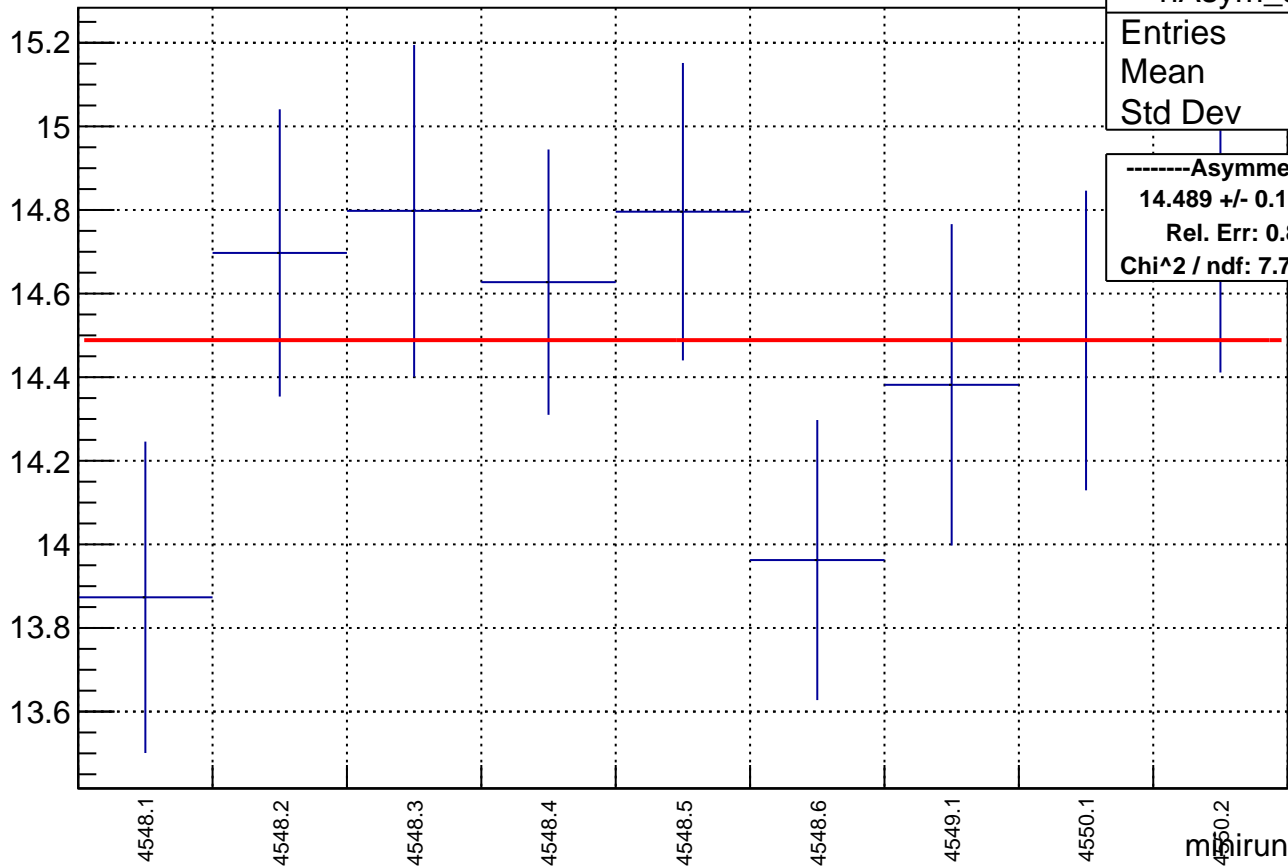

Polarization by minirun: snail29 (Acc0)

Polarization Pull Plot

Asymmetry by minirun: snail29 (Acc0)

asymmetry / ppt

hAsym_acc0	
Entries	9
Mean	0
Std Dev	0

-----Asymmetry-----
14.489 +/- 0.117 (ppt)
Rel. Err: 0.811%
Chi^2 / ndf: 7.771003 / 8

minirun