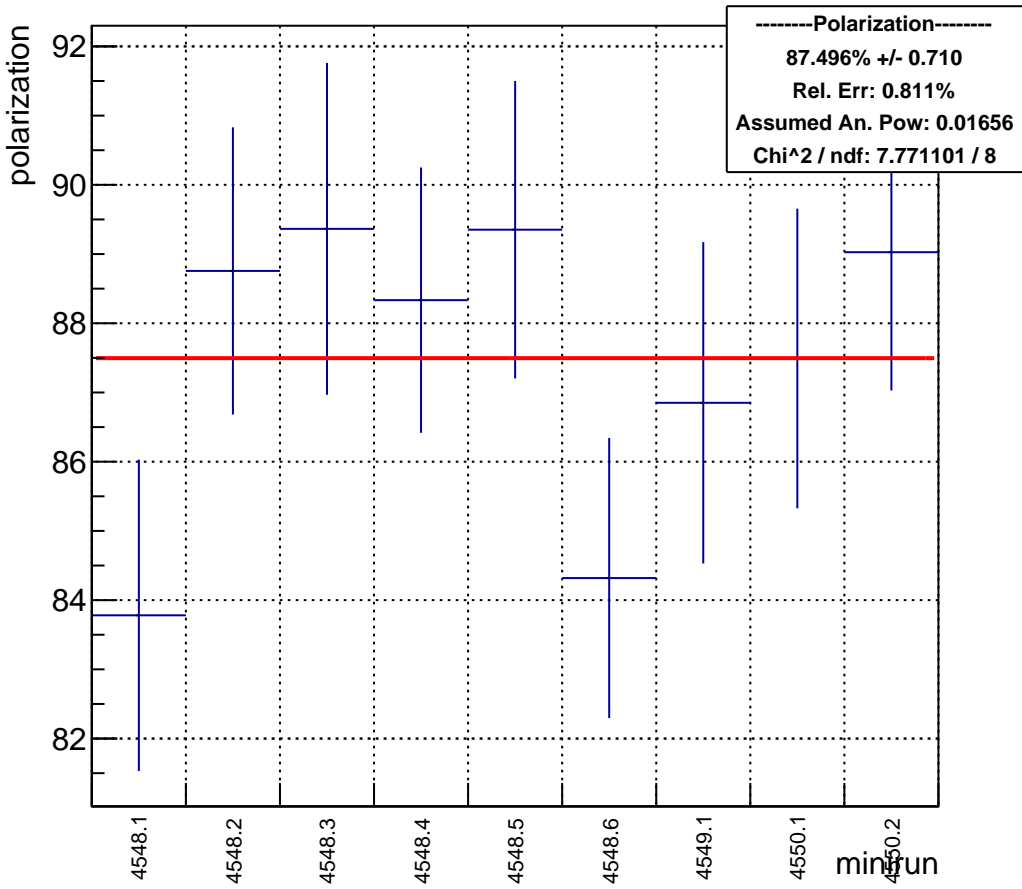

# Polarization by minirun: snail29 (Acc0)

## Polarization Pull Plot