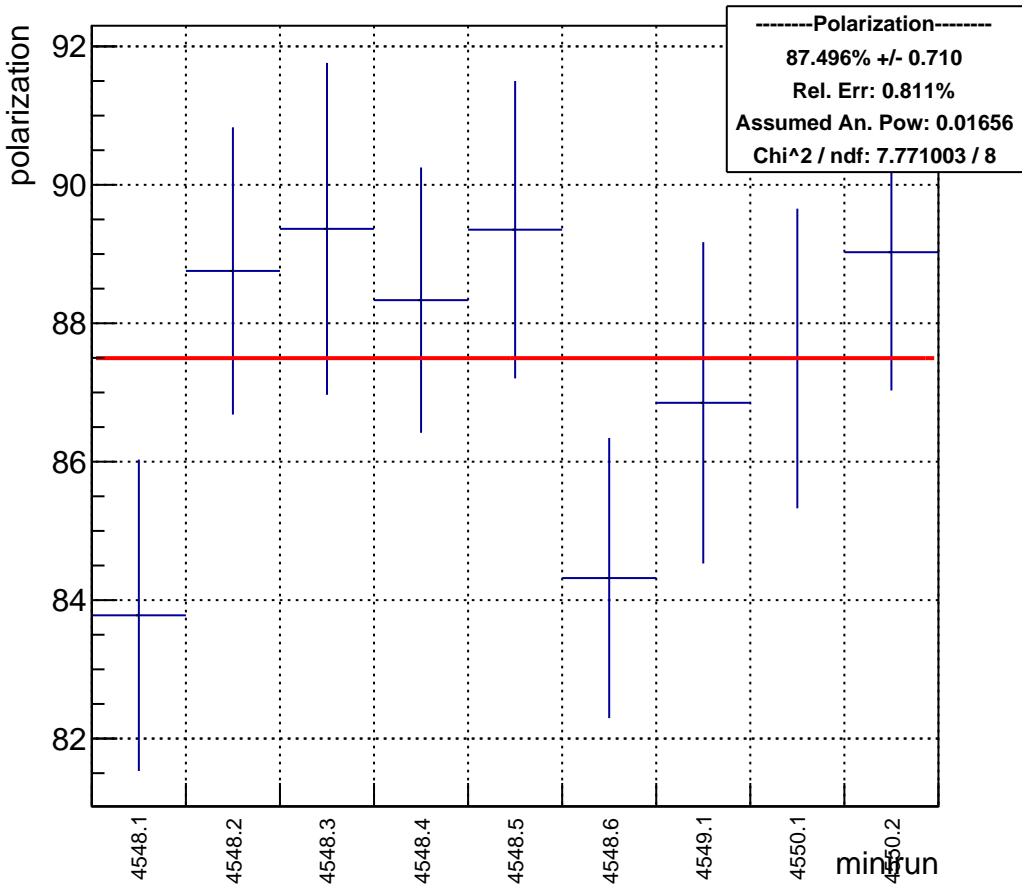

Polarization by minirun: snail29 (Acc0)

Polarization Pull Plot

Asymmetry by minirun: snail29 (Acc0)

asymmetry / ppt

hAsym_acc0	
Entries	9
Mean	0
Std Dev	0

-----Asymmetry-----
14.489 +/- 0.117 (ppt)
Rel. Err: 0.811%
Chi^2 / ndf: 7.771003 / 8

minirun