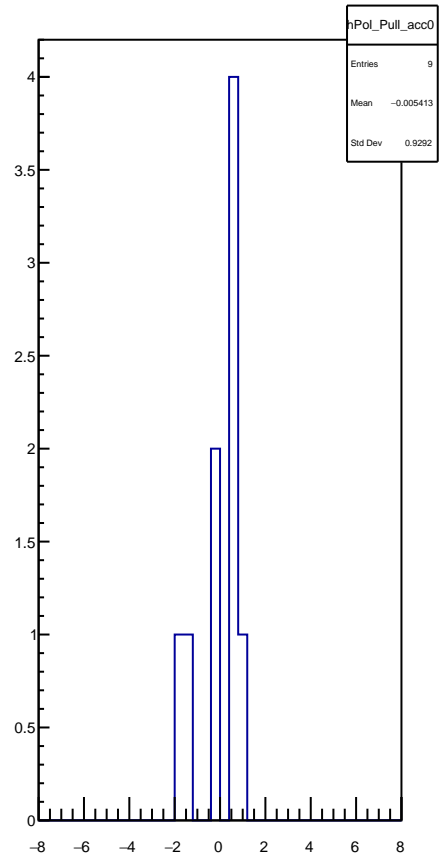

Polarization by minirun: snail29 (Acc0)

Polarization Pull Plot

Asymmetry by minirun: snail29 (Acc0)

asymmetry / ppt

hAsym_acc0	
Entries	9
Mean	0
Std Dev	0

-----Asymmetry-----
14.489 +/- 0.117 (ppt)
Rel. Err: 0.811%
Chi^2 / ndf: 7.771003 / 8