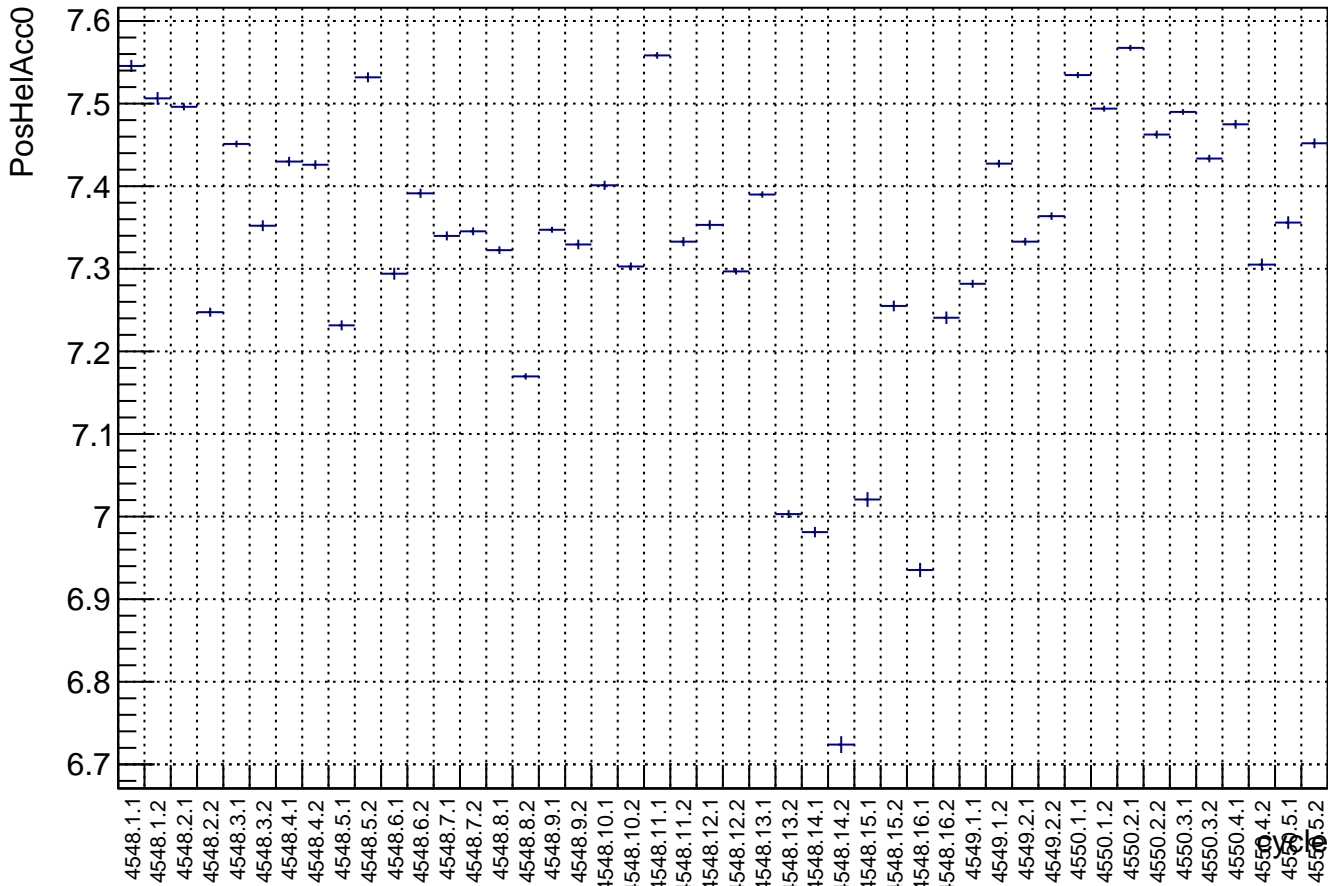

Laser PosHel Background by cycle: snail29 (Acc0)