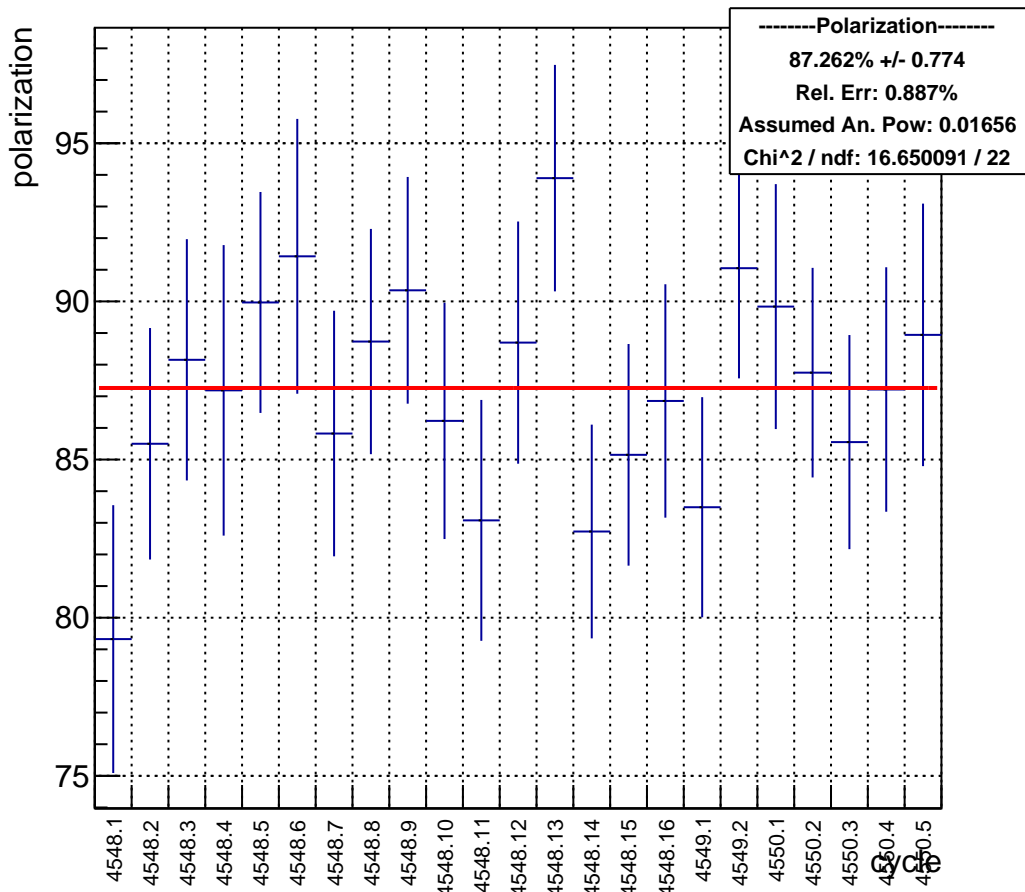

# Polarization by cycle: snail29 (Acc0)

Polarization Pull Plot

# Asymmetry by cycle: snail29 (Acc0)

asymmetry / ppt