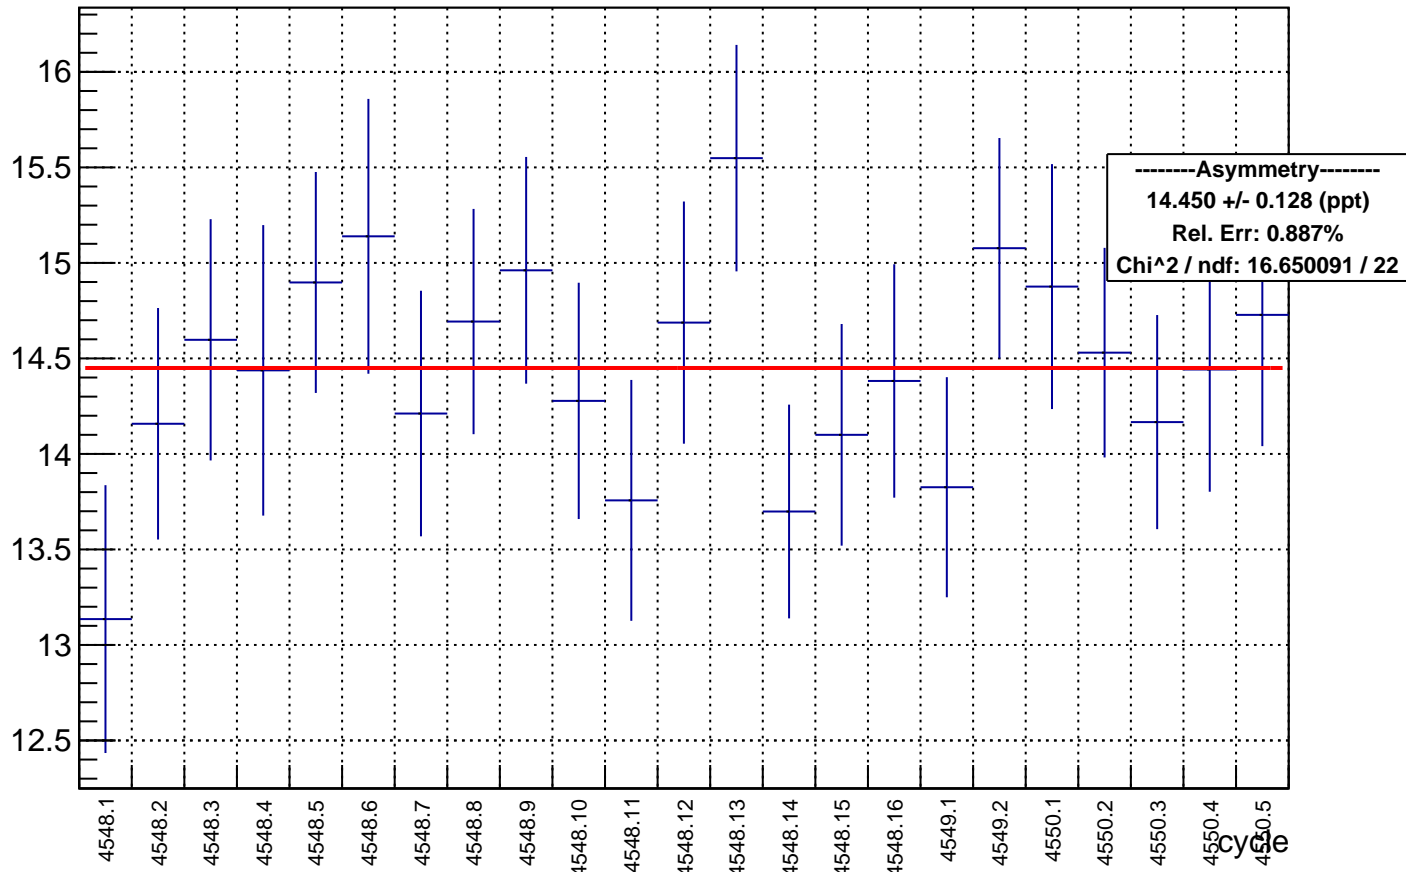

# Polarization by cycle: snail29 (Acc0)

Polarization Pull Plot

# Asymmetry by cycle: snail29 (Acc0)

asymmetry / ppt