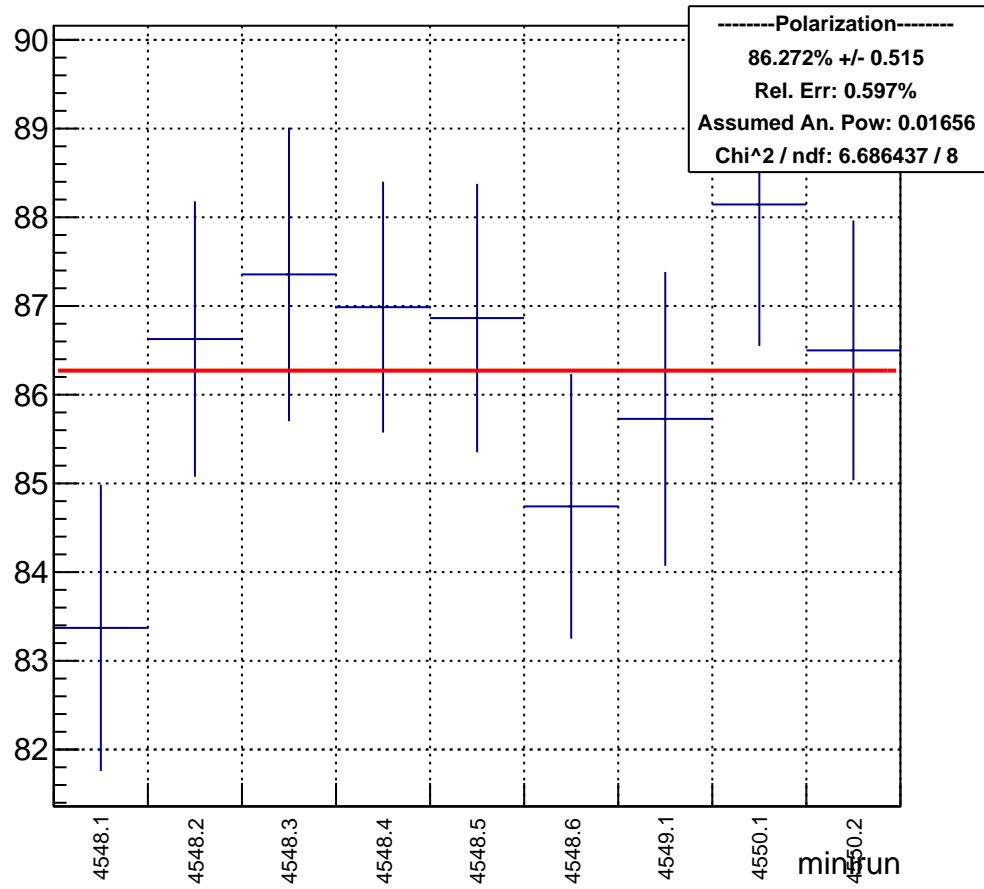

Polarization by minirun: snail29 (Acc4)

polarization

Polarization Pull Plot

Asymmetry by minirun: snail29 (Acc4)

hAsym_acc4	
Entries	9
Mean	0
Std Dev	0

-----Asymmetry-----	
14.286 +/- 0.085 (ppt)	
Rel. Err: 0.597%	
Chi^2 / ndf: 6.686437 / 8	