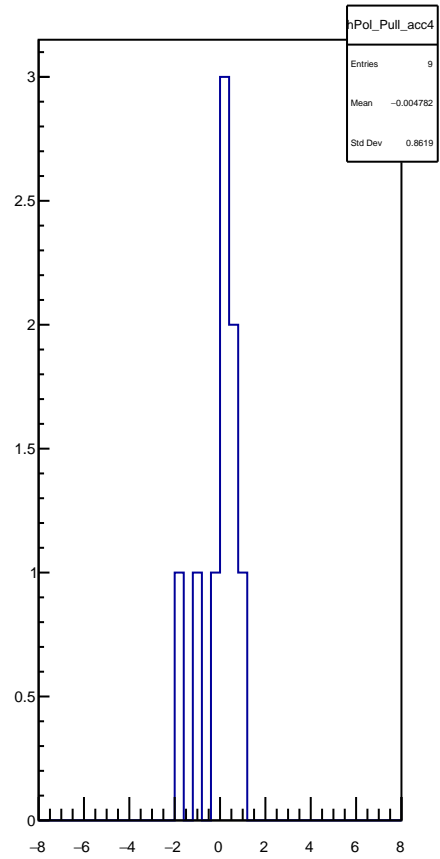

Polarization by minirun: snail29 (Acc4)

polarization

Polarization Pull Plot

Asymmetry by minirun: snail29 (Acc4)

hAsym_acc4	
Entries	9
Mean	0
Std Dev	0

-----Asymmetry-----	
14.286 +/- 0.085 (ppt)	
Rel. Err: 0.597%	
Chi^2 / ndf: 6.686437 / 8	

asymmetry / ppt

4548.1

4548.2

4548.3

4548.4

4548.5

4548.6

4549.1