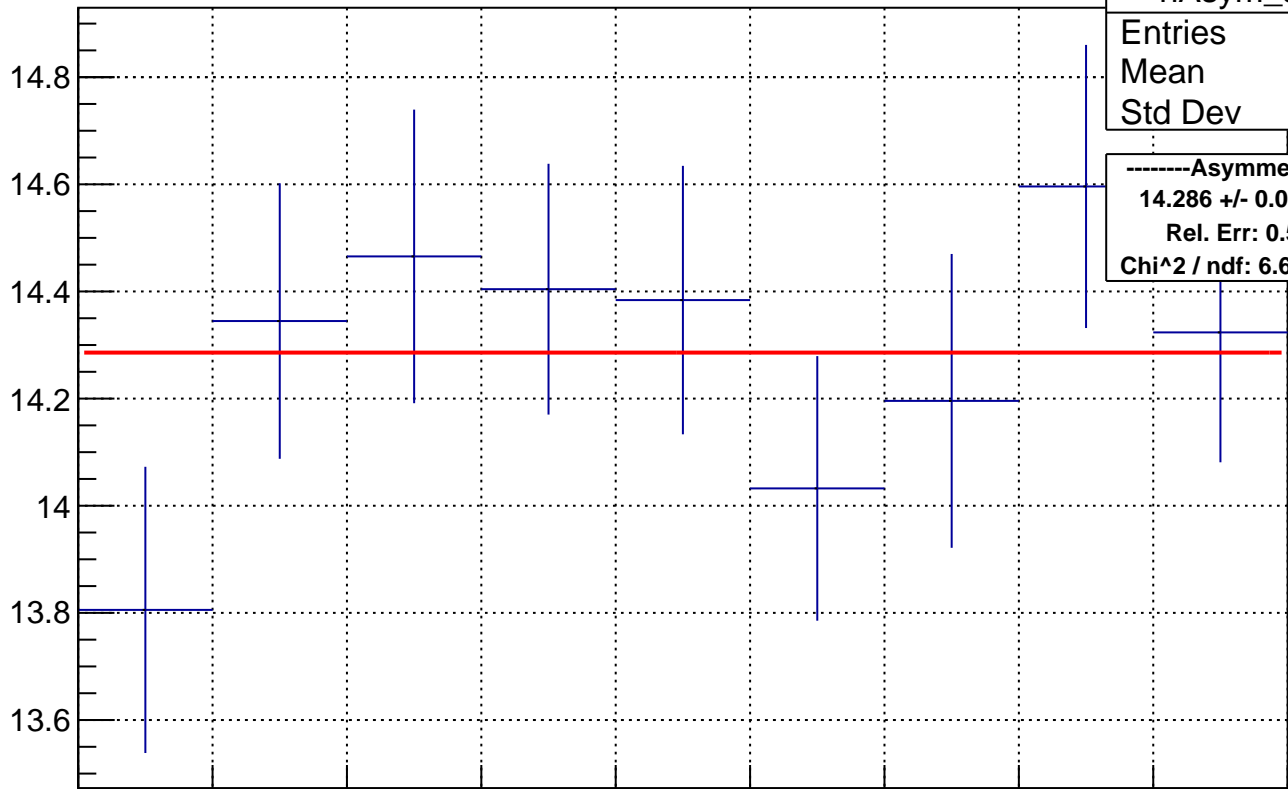

Polarization by minirun: snail29 (Acc4)

polarization

Polarization Pull Plot

Asymmetry by minirun: snail29 (Acc4)

hAsym_acc4	
Entries	9
Mean	0
Std Dev	0

-----Asymmetry-----	
14.286 +/- 0.085 (ppt)	
Rel. Err: 0.597%	
Chi^2 / ndf: 6.686437 / 8	

asymmetry / ppt

4548.1

4548.2

4548.3

4548.4

4548.5

4548.6

4549.1