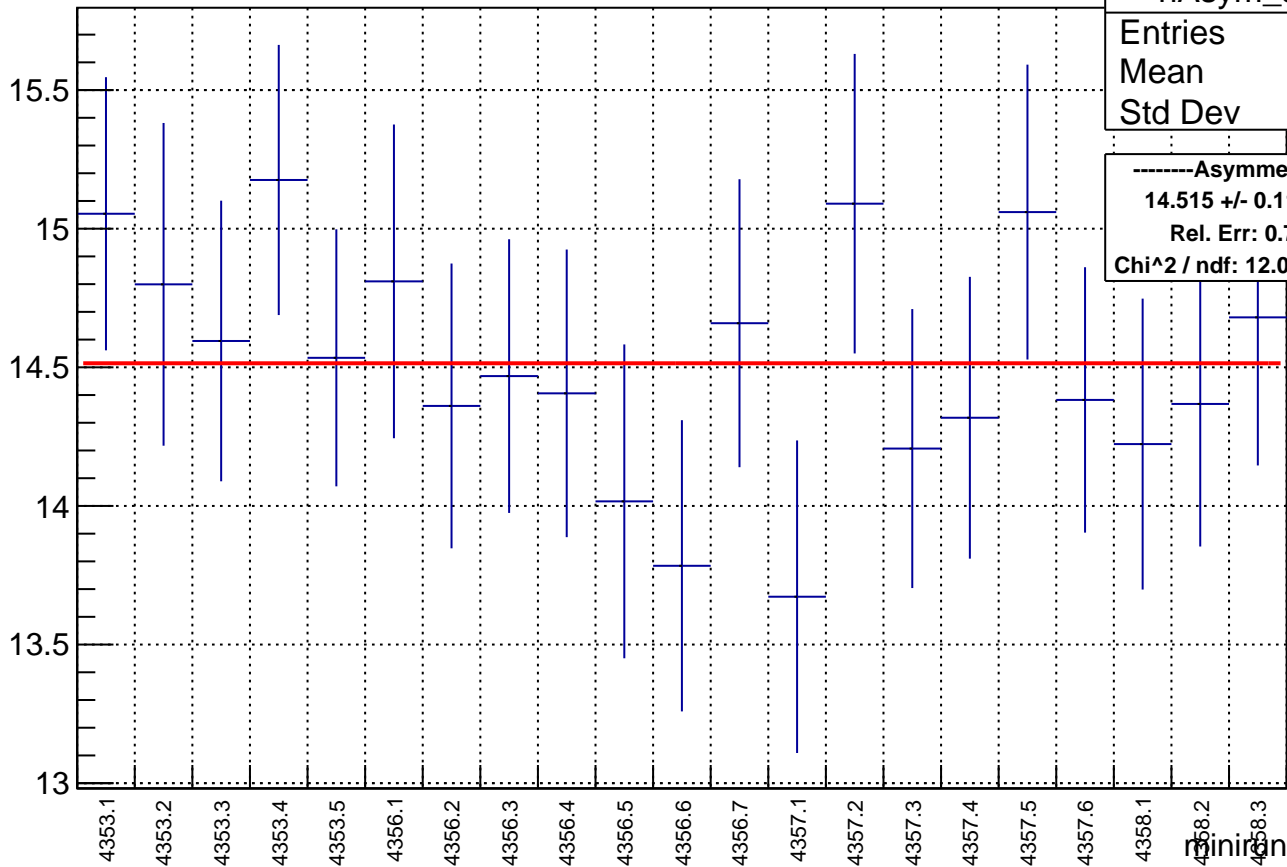

Asymmetry by minirun: snail3 (Acc4)

asymmetry / ppt

| hAsym_acc4 | |
|------------|----|
| Entries | 21 |
| Mean | 0 |
| Std Dev | 0 |

-----Asymmetry-----
14.515 +/- 0.113 (ppt)
Rel. Err: 0.779%
Chi^2 / ndf: 12.011048 / 20