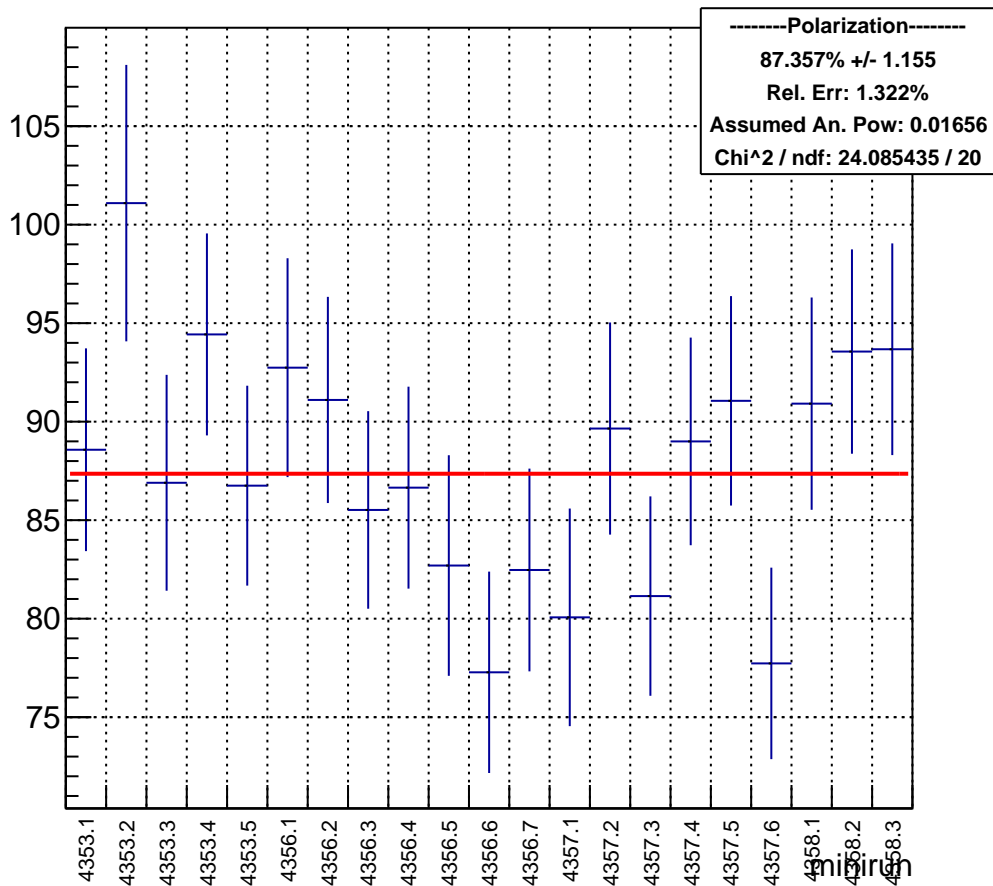

Polarization by minirun: snail3 (Acc0)

polarization

Polarization Pull Plot

Asymmetry by minirun: snail3 (Acc0)