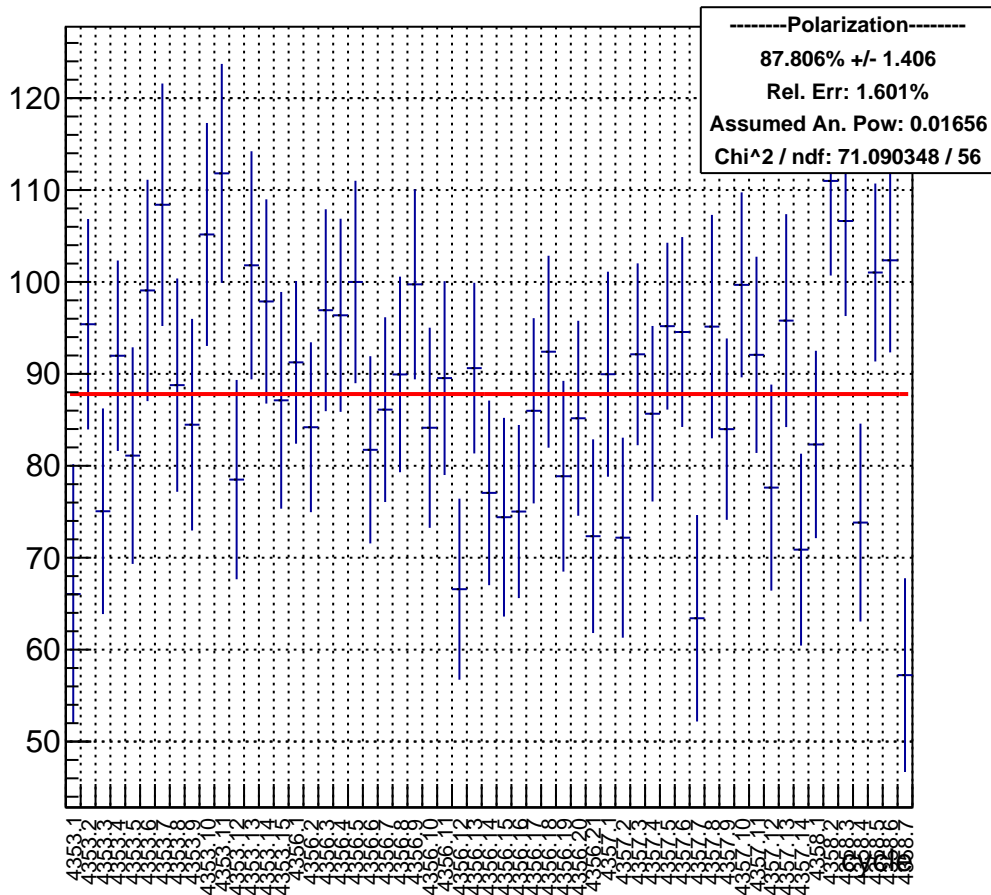

Polarization by cycle: snail3 (Acc0)

polarization

Polarization Pull Plot