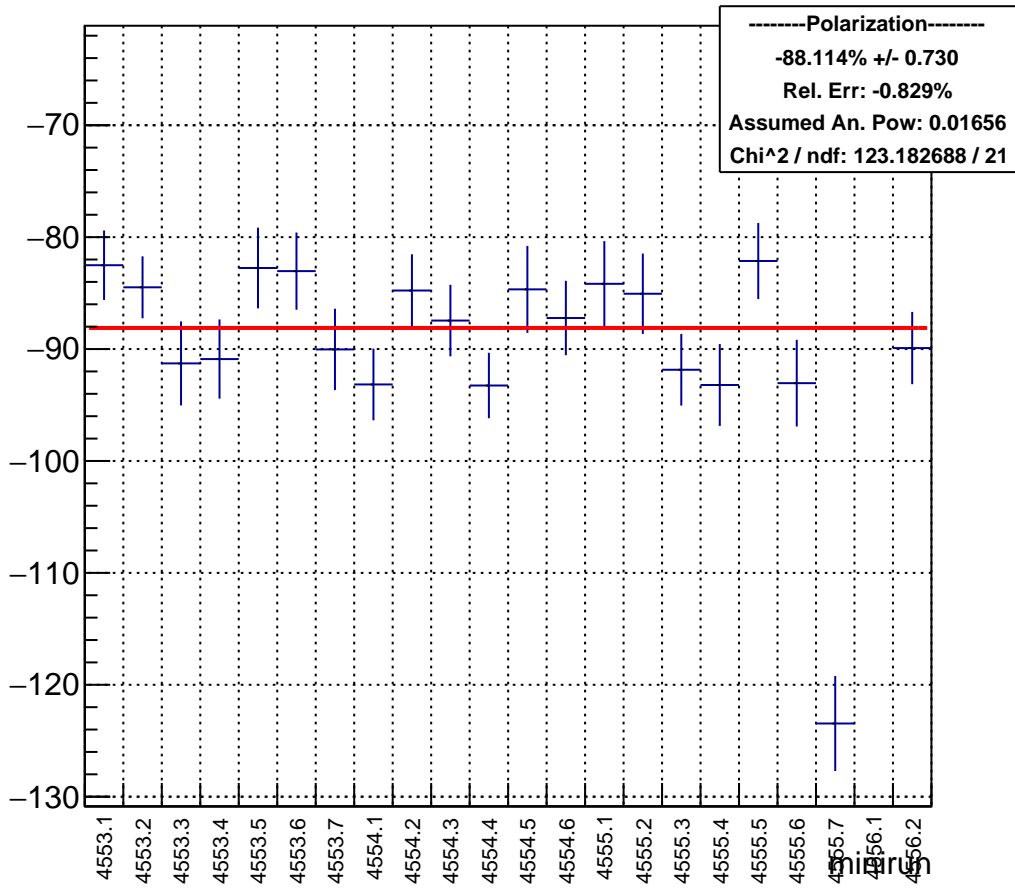

Polarization by minirun: snail30 (Acc0)

polarization

Polarization Pull Plot

Asymmetry by minirun: snail30 (Acc0)

asymmetry / ppt