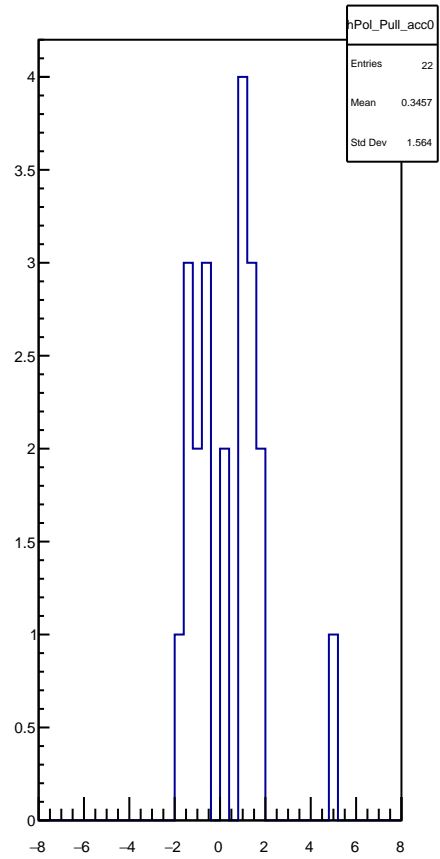

Polarization by minirun: snail30 (Acc0)

polarization

Polarization Pull Plot

Asymmetry by minirun: snail30 (Acc0)

asymmetry / ppt