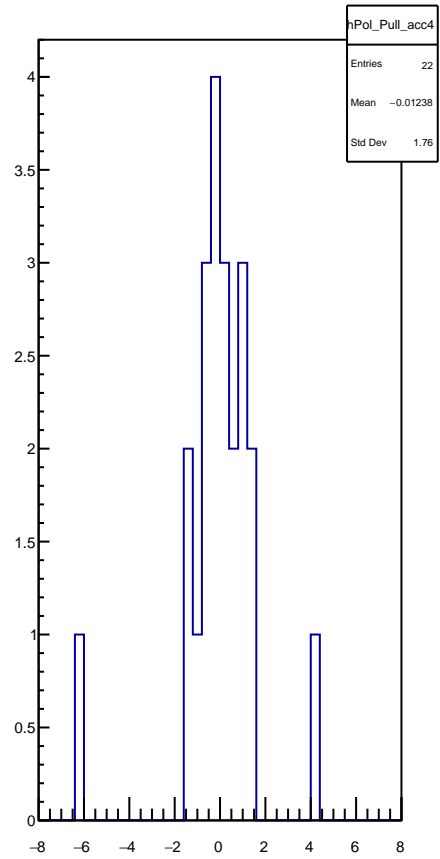

Polarization by minirun: snail30 (Acc4)

polarization

Polarization Pull Plot

Asymmetry by minirun: snail30 (Acc4)

asymmetry / ppt