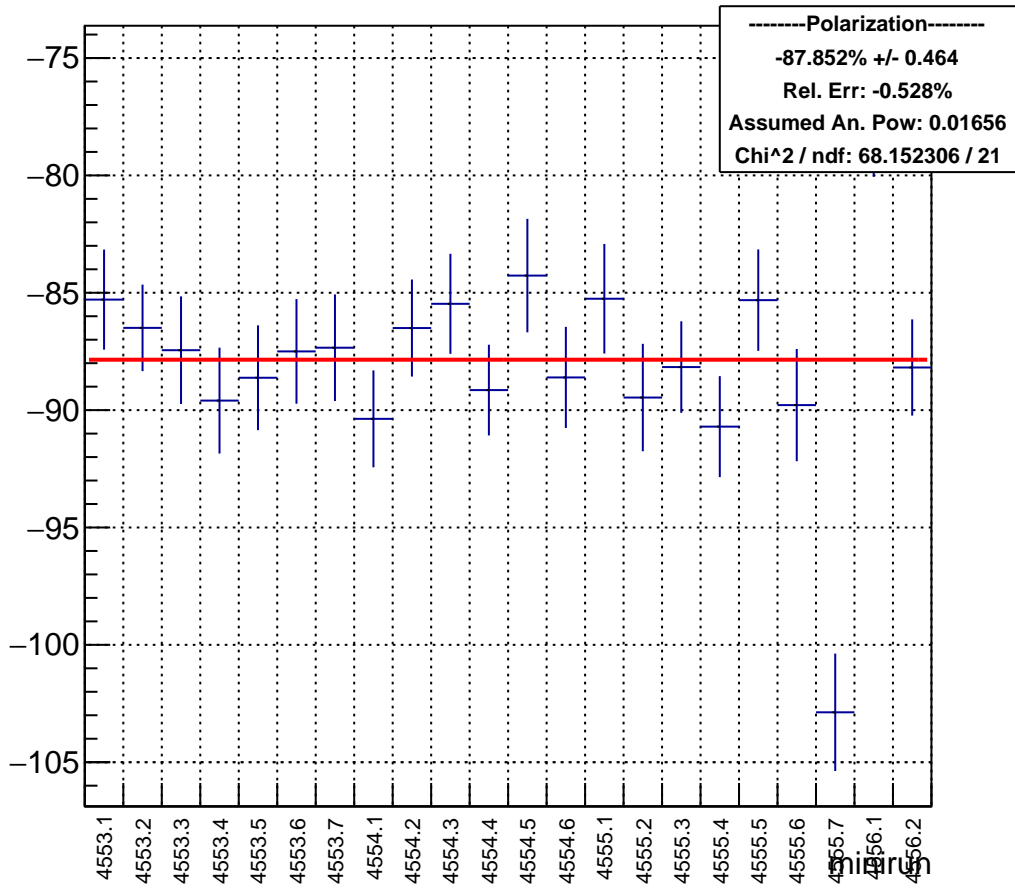

Polarization by minirun: snail30 (Acc4)

polarization

Polarization Pull Plot

Asymmetry by minirun: snail30 (Acc4)

asymmetry / ppt