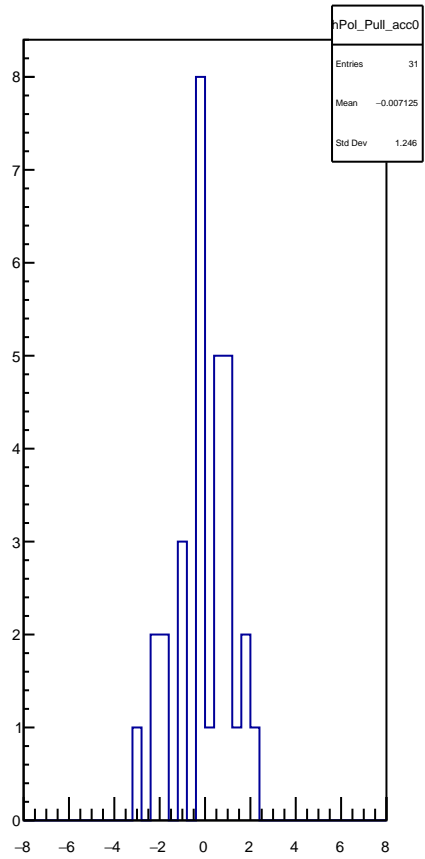

Polarization by minirun: snail32 (Acc0)

polarization

Polarization Pull Plot

Asymmetry by minirun: snail32 (Acc0)

asymmetry / ppt