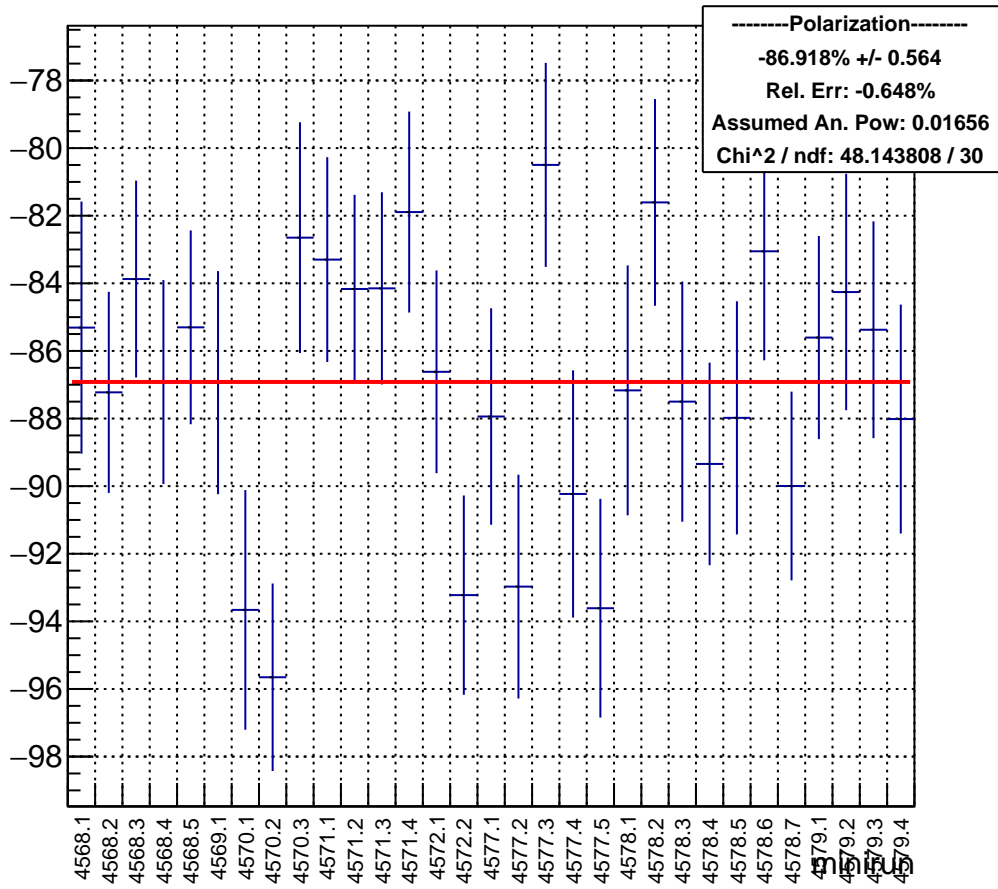

Polarization by minirun: snail32 (Acc0)

polarization

Polarization Pull Plot

Asymmetry by minirun: snail32 (Acc0)

asymmetry / ppt