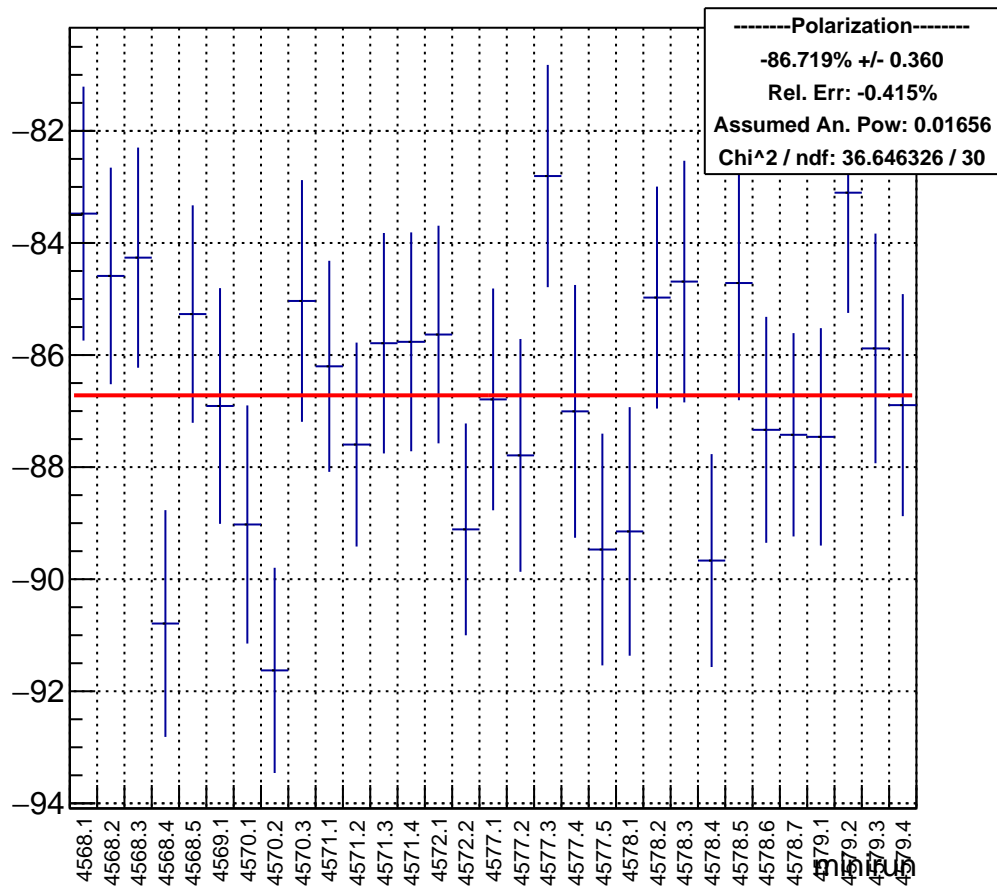

Polarization by minirun: snail32 (Acc4)

polarization

Polarization Pull Plot

Asymmetry by minirun: snail32 (Acc4)

asymmetry / ppt