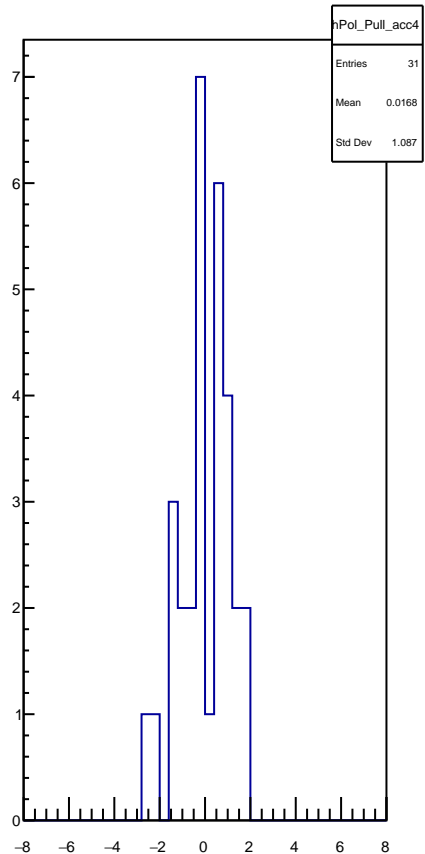

Polarization by minirun: snail32 (Acc4)

polarization

Polarization Pull Plot

Asymmetry by minirun: snail32 (Acc4)

asymmetry / ppt