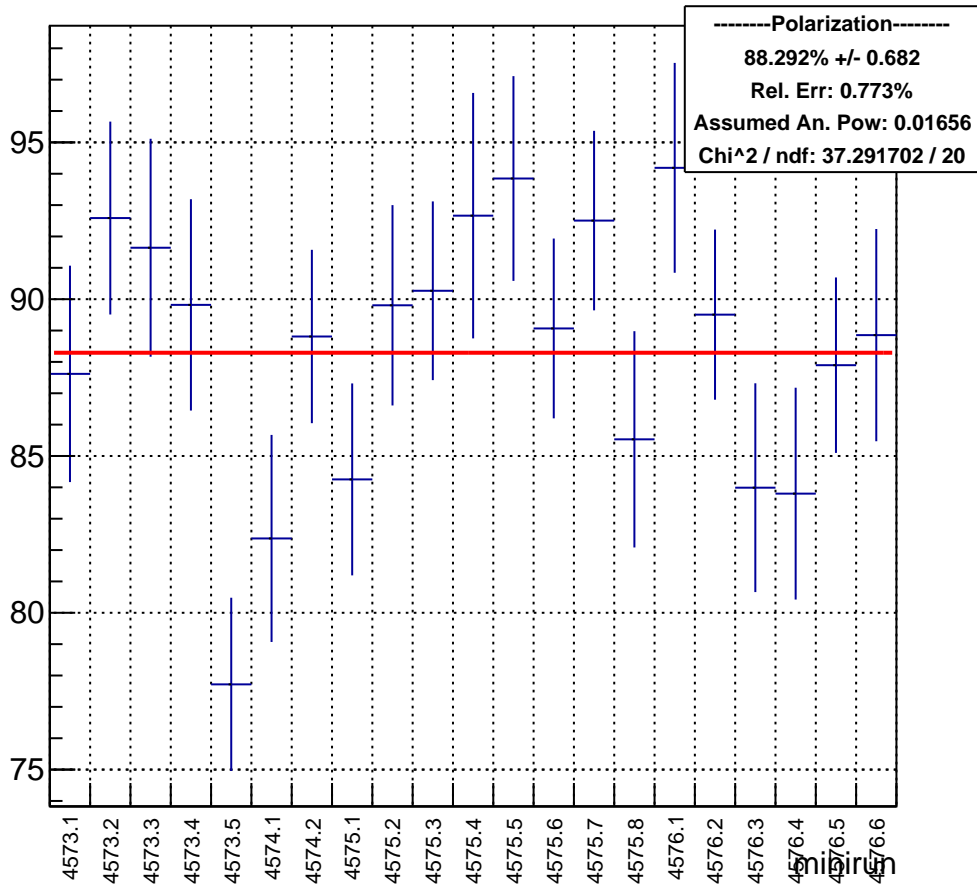

Polarization by minirun: snail33 (Acc0)

Polarization Pull Plot

polarization

Asymmetry by minirun: snail33 (Acc0)

asymmetry / ppt