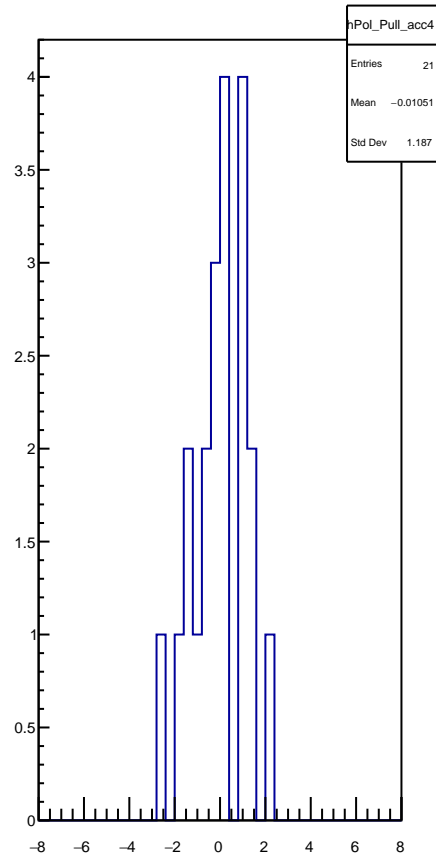

Polarization by minirun: snail33 (Acc4)

Polarization Pull Plot

polarization

Asymmetry by minirun: snail33 (Acc4)

asymmetry / ppt

hAsym_acc4	
Entries	21
Mean	0
Std Dev	0

-----Asymmetry-----
14.629 +/- 0.072 (ppt)
Rel. Err: 0.493%
Chi² / ndf: 29.594674 / 20