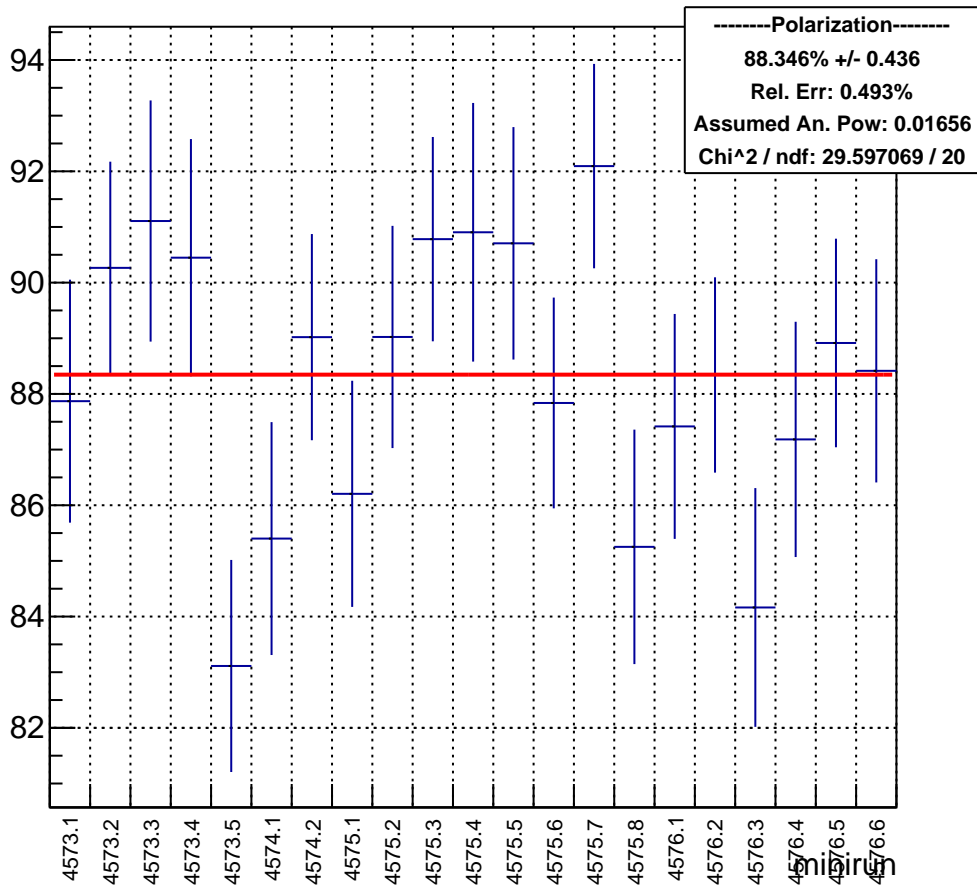

Polarization by minirun: snail33 (Acc4)

Polarization Pull Plot

polarization

hPol_Pull_acc4	
Entries	21
Mean	-0.01069
Std Dev	1.187

Asymmetry by minirun: snail33 (Acc4)

asymmetry / ppt

hAsym_acc4	
Entries	21
Mean	0
Std Dev	0

-----Asymmetry-----
14.629 +/- 0.072 (ppt)
Rel. Err: 0.493%
Chi^2 / ndf: 29.597069 / 20

minirun