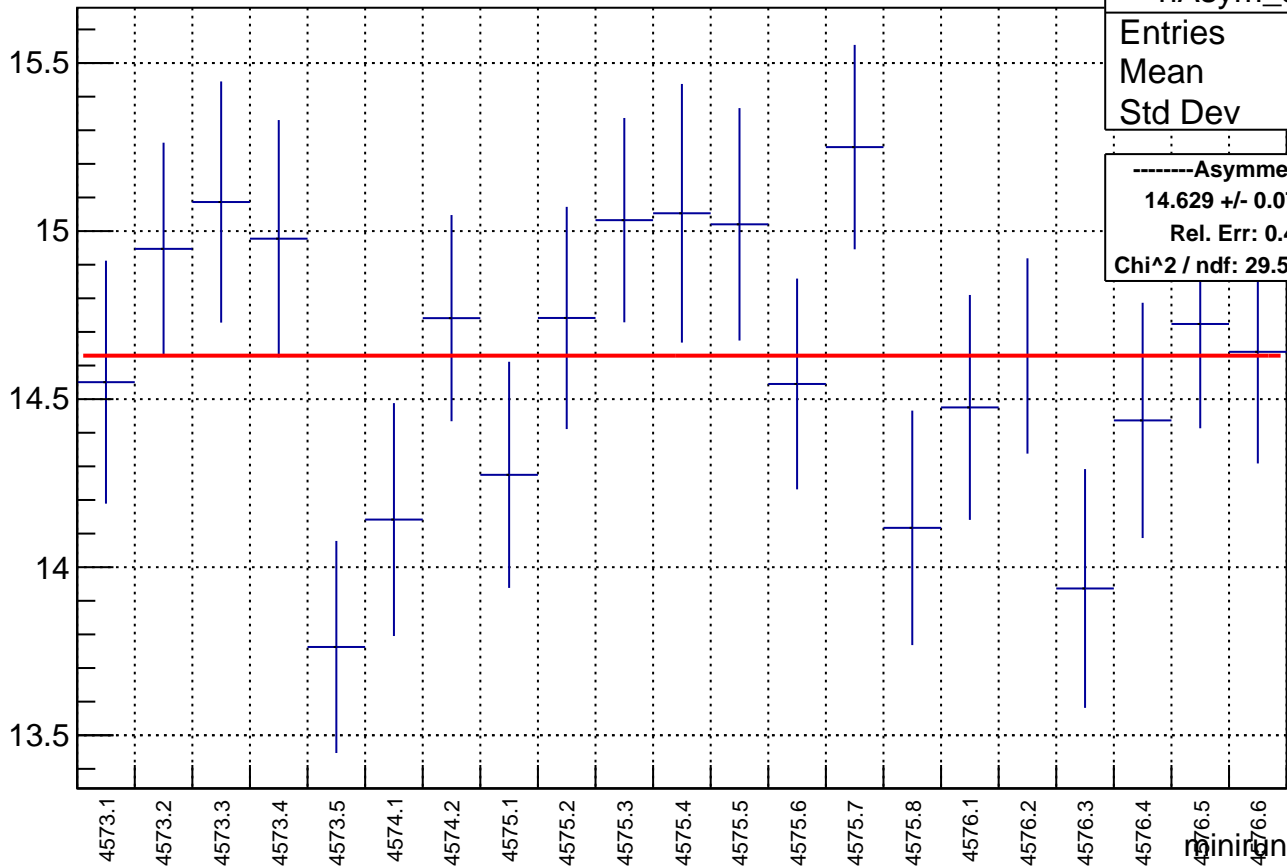

Polarization by minirun: snail33 (Acc4)

Polarization Pull Plot

polarization

hPol_Pull_acc4	
Entries	21
Mean	-0.01069
Std Dev	1.187

Asymmetry by minirun: snail33 (Acc4)

asymmetry / ppt

hAsym_acc4	
Entries	21
Mean	0
Std Dev	0

-----Asymmetry-----
14.629 +/- 0.072 (ppt)
Rel. Err: 0.493%
Chi^2 / ndf: 29.597069 / 20

minirun