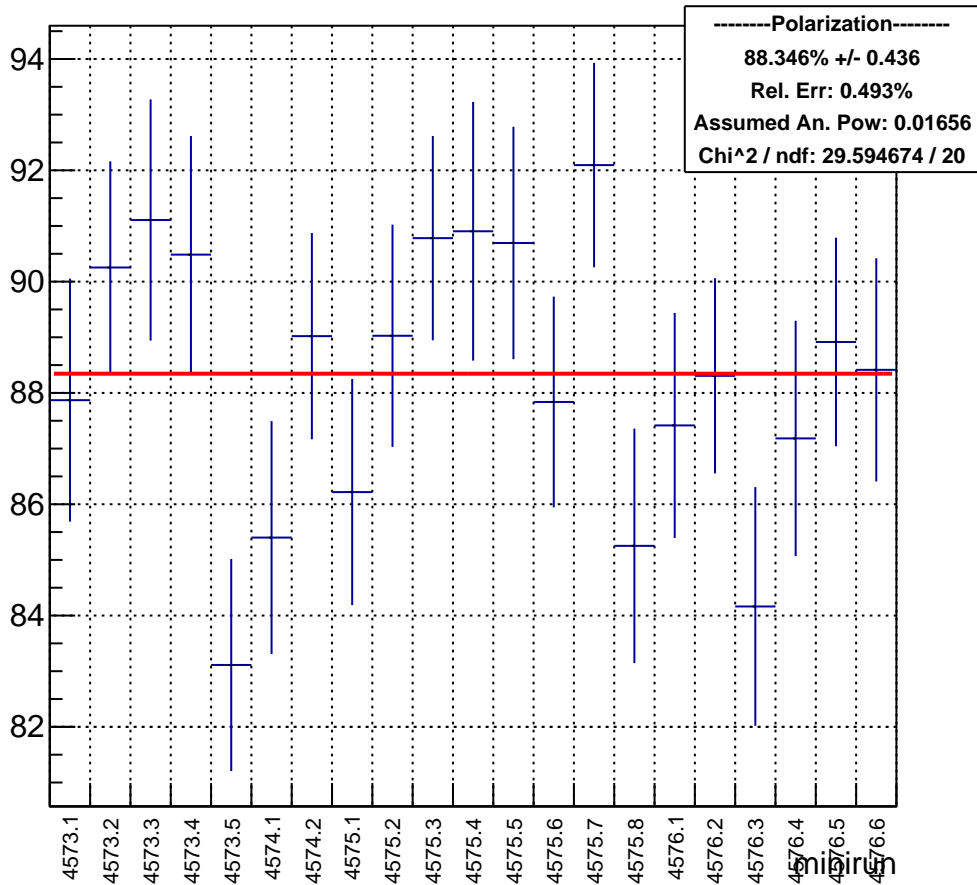

Polarization by minirun: snail33 (Acc4)

Polarization Pull Plot

polarization

Asymmetry by minirun: snail33 (Acc4)

asymmetry / ppt

hAsym_acc4	
Entries	21
Mean	0
Std Dev	0

-----Asymmetry-----
14.629 +/- 0.072 (ppt)
Rel. Err: 0.493%
Chi² / ndf: 29.594674 / 20