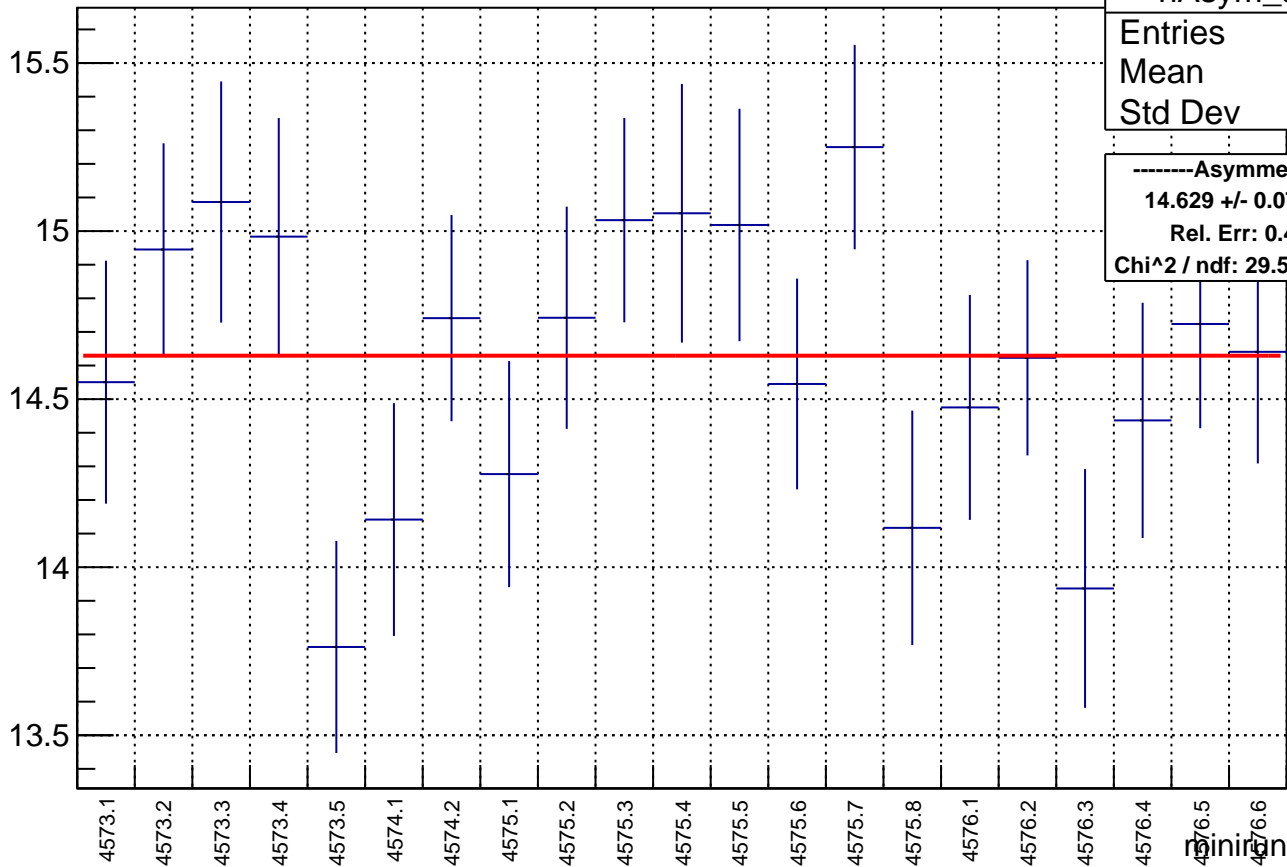

Polarization by minirun: snail33 (Acc4)

Polarization Pull Plot

polarization

Asymmetry by minirun: snail33 (Acc4)

asymmetry / ppt

hAsym_acc4	
Entries	21
Mean	0
Std Dev	0

-----Asymmetry-----
14.629 +/- 0.072 (ppt)
Rel. Err: 0.493%
Chi² / ndf: 29.594674 / 20