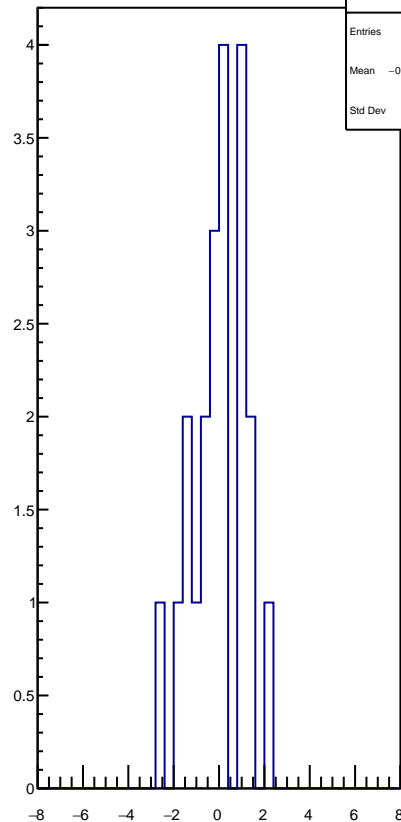

Polarization by minirun: snail33 (Acc4)

Polarization Pull Plot

polarization

hPol_Pull_acc4	
Entries	21
Mean	-0.01069
Std Dev	1.187

Asymmetry by minirun: snail33 (Acc4)

asymmetry / ppt

hAsym_acc4	
Entries	21
Mean	0
Std Dev	0

-----Asymmetry-----
14.629 +/- 0.072 (ppt)
Rel. Err: 0.493%
Chi^2 / ndf: 29.597069 / 20

minirun