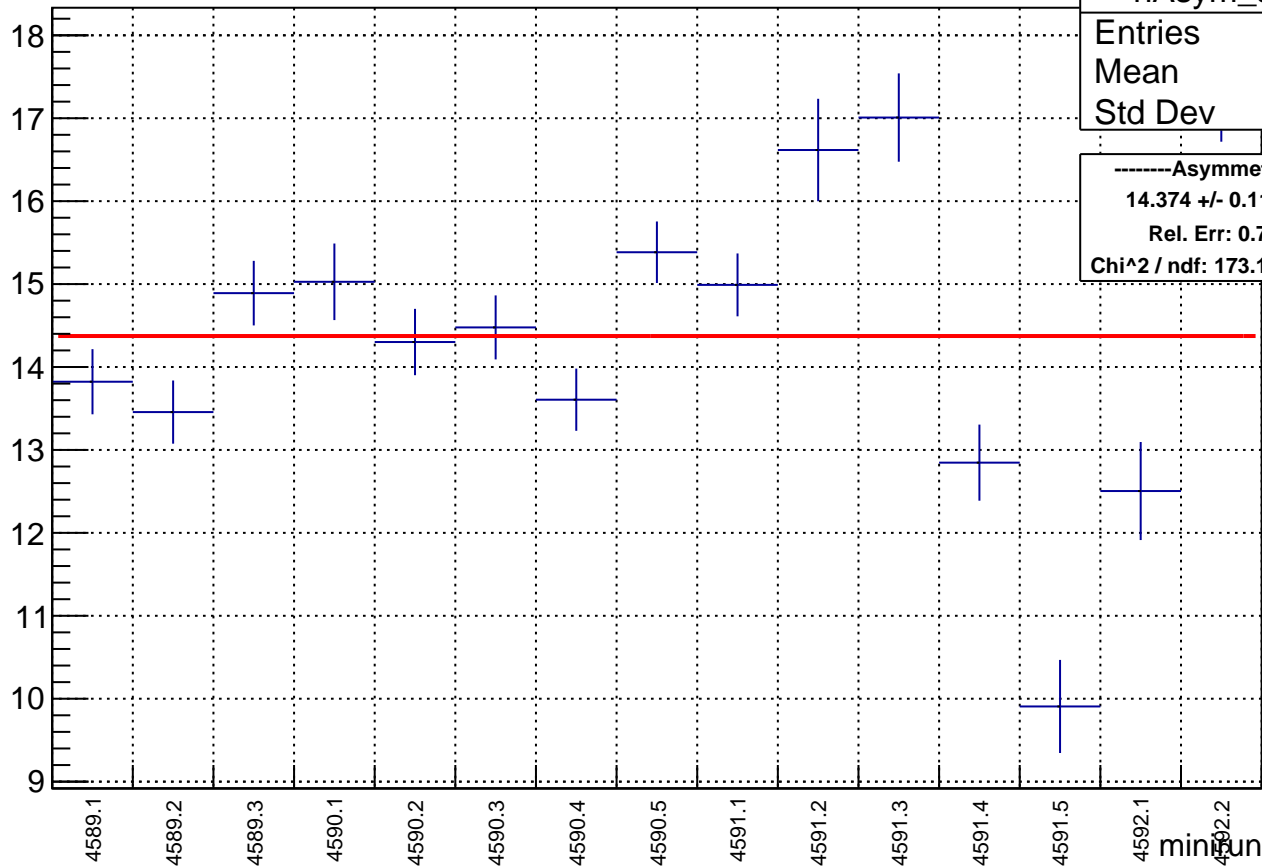

Asymmetry by minirun: snail34 (Acc0)

asymmetry / ppt

hAsym_acc0	
Entries	15
Mean	0
Std Dev	0

-----Asymmetry-----
14.374 +/- 0.113 (ppt)
Rel. Err: 0.784%
Chi^2 / ndf: 173.119153 / 14

minirun