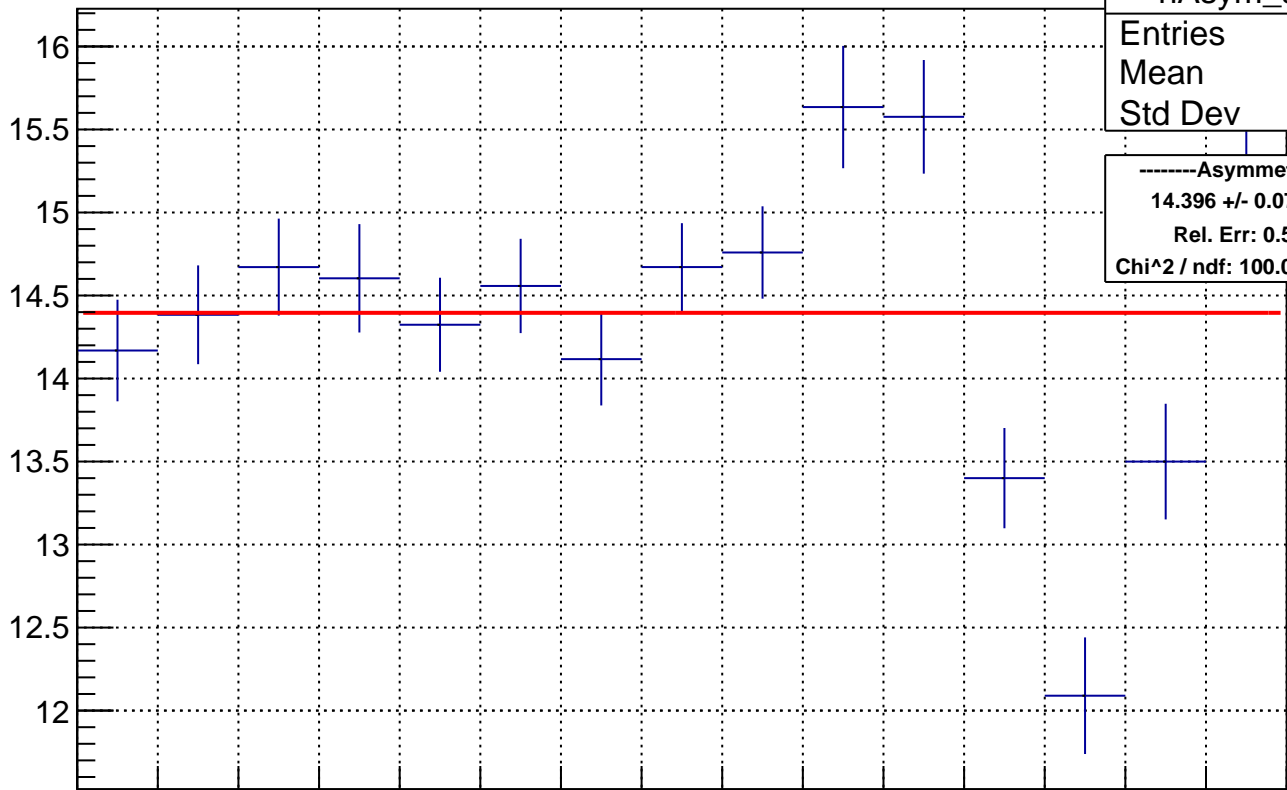

Asymmetry by minirun: snail34 (Acc4)

hAsym_acc4	
Entries	15
Mean	0
Std Dev	0

-----Asymmetry-----	
14.396 +/- 0.079 (ppt)	
Rel. Err: 0.550%	
Chi^2 / ndf: 100.086334 / 14	

asymmetry / ppt

minirun