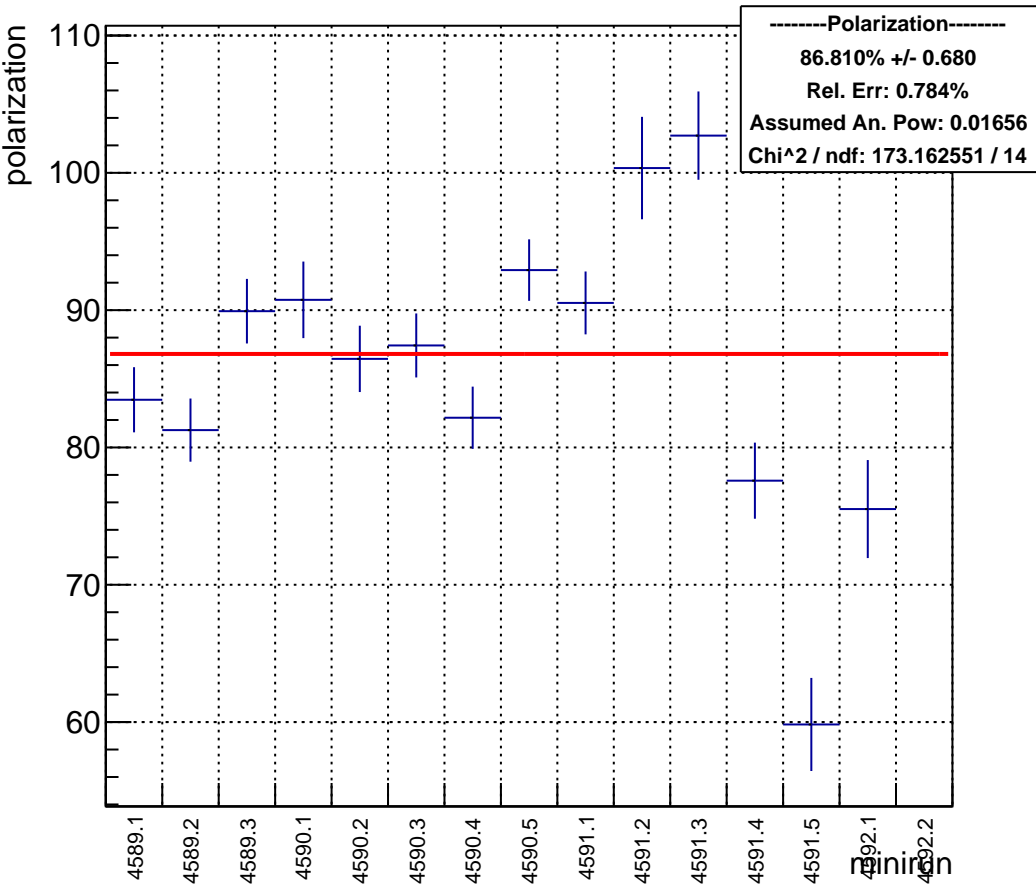

Polarization by minirun: snail34 (Acc0)

Polarization Pull Plot

Asymmetry by minirun: snail34 (Acc0)

asymmetry / ppt

hAsym_acc0	
Entries	15
Mean	0
Std Dev	0

-----Asymmetry-----
14.375 +/- 0.113 (ppt)
Rel. Err: 0.784%
Chi^2 / ndf: 173.162551 / 14

minirun