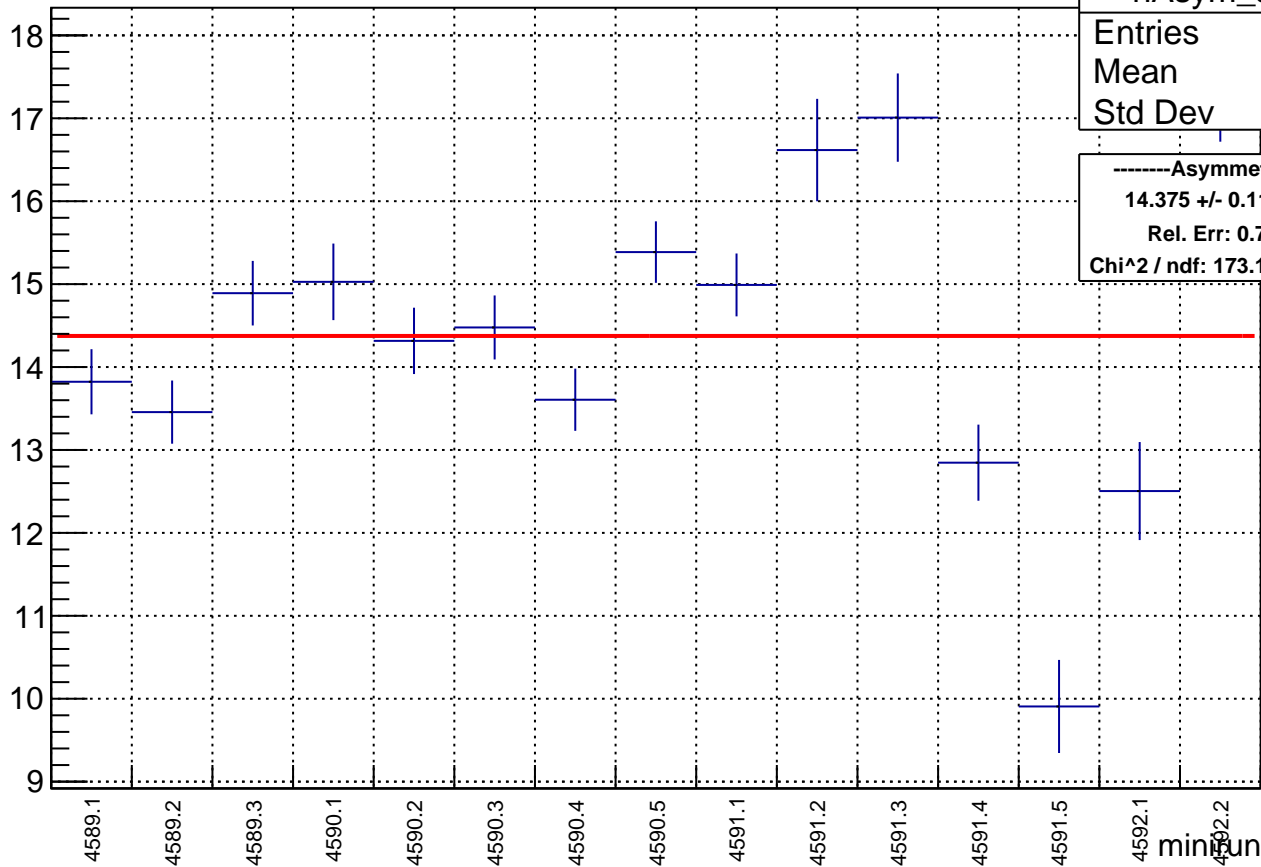

Polarization by minirun: snail34 (Acc0)

Polarization Pull Plot

Asymmetry by minirun: snail34 (Acc0)

asymmetry / ppt

hAsym_acc0	
Entries	15
Mean	0
Std Dev	0

-----Asymmetry-----
14.375 +/- 0.113 (ppt)
Rel. Err: 0.784%
Chi^2 / ndf: 173.162551 / 14

minirun