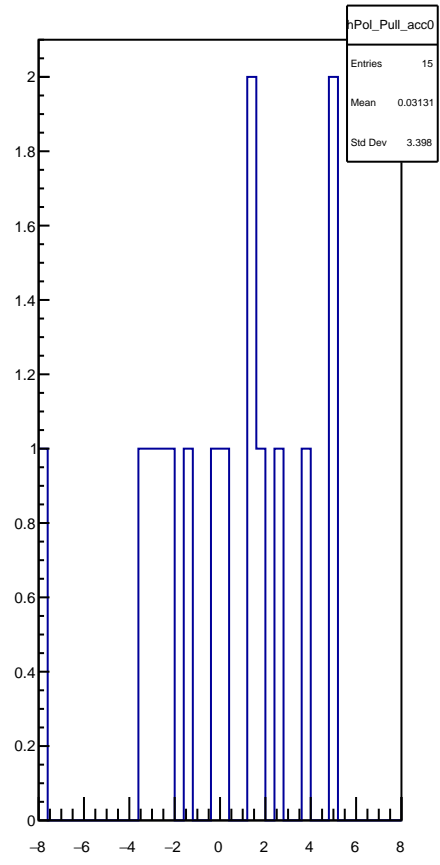

Polarization by minirun: snail34 (Acc0)

Polarization Pull Plot

Asymmetry by minirun: snail34 (Acc0)

asymmetry / ppt

hAsym_acc0	
Entries	15
Mean	0
Std Dev	0

-----Asymmetry-----
14.375 +/- 0.113 (ppt)
Rel. Err: 0.784%
Chi^2 / ndf: 173.162551 / 14

minirun