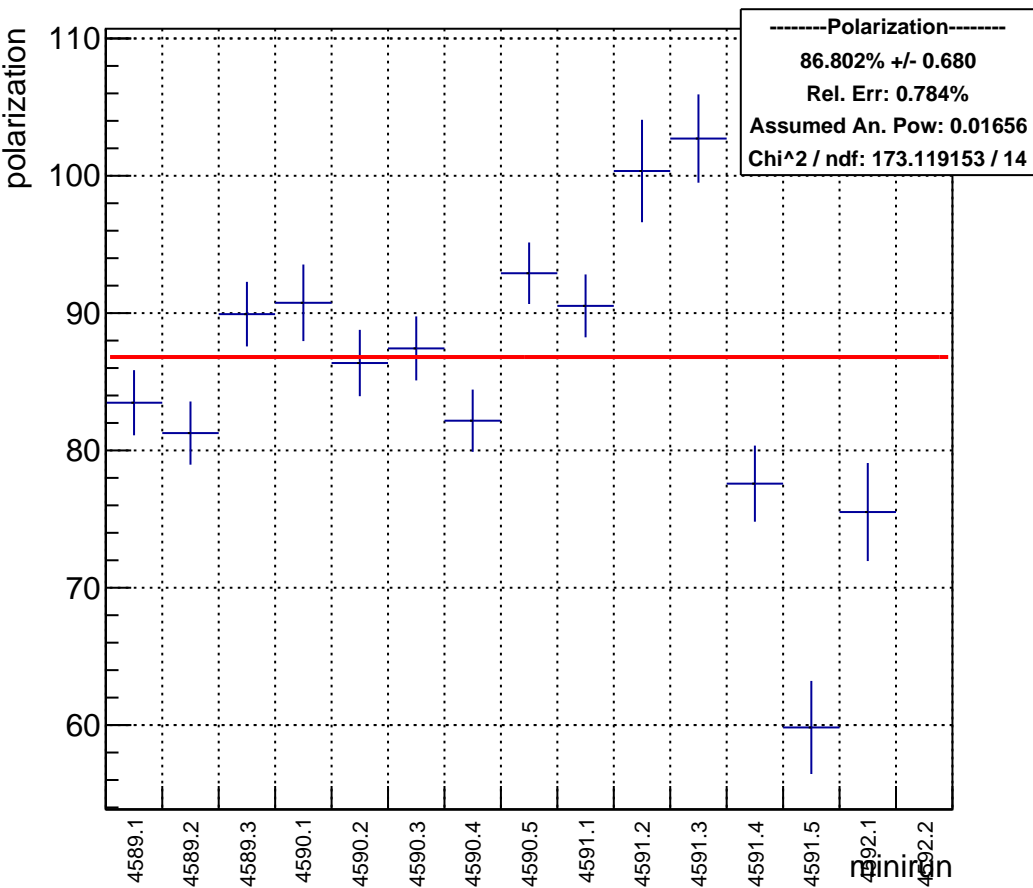

# Polarization by minirun: snail34 (Acc0)

# Polarization Pull Plot