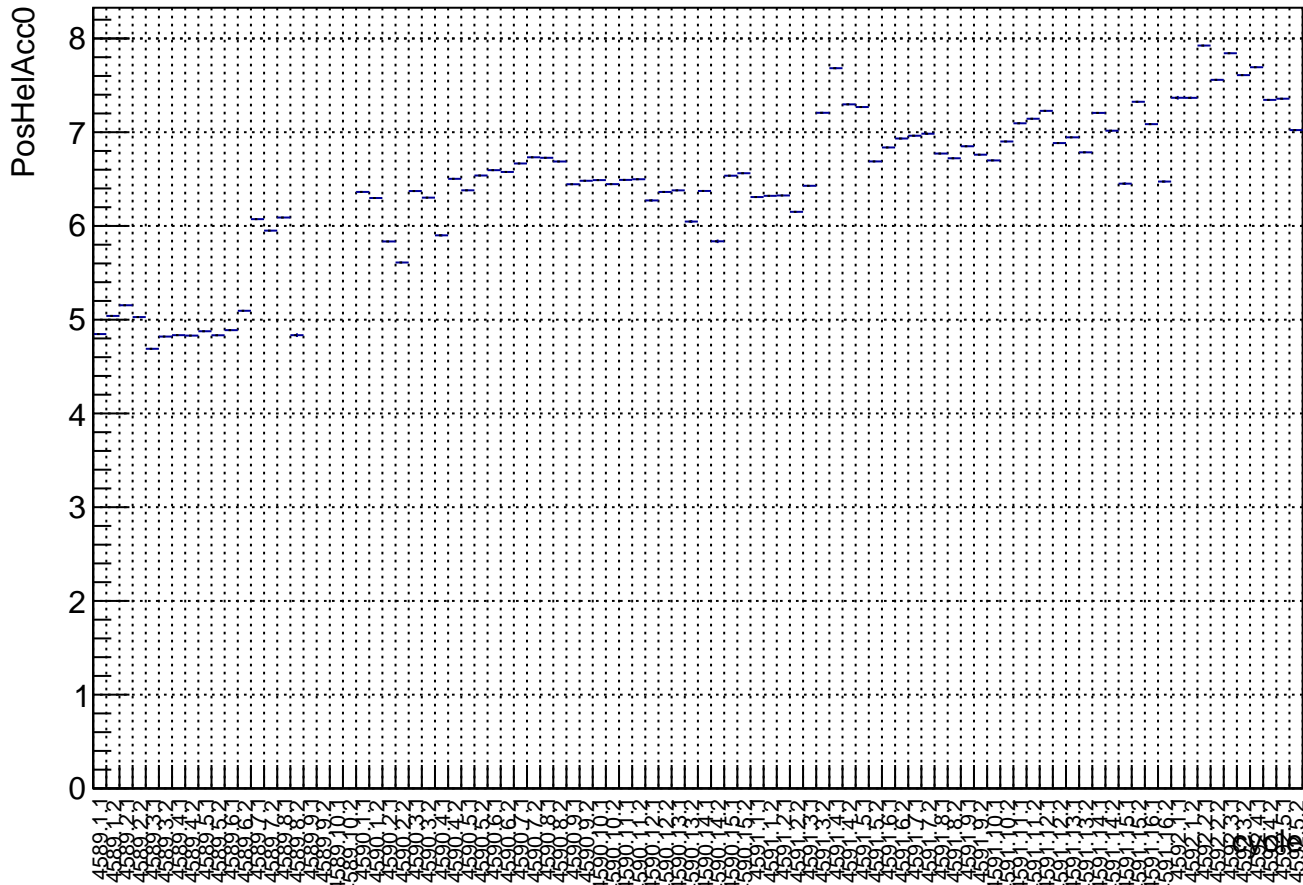

Polarization Pull Plot

# Laser PosHel Background by cycle: snail34 (Acc0)

# Laser NegHel Background by cycle: snail34 (Acc0)