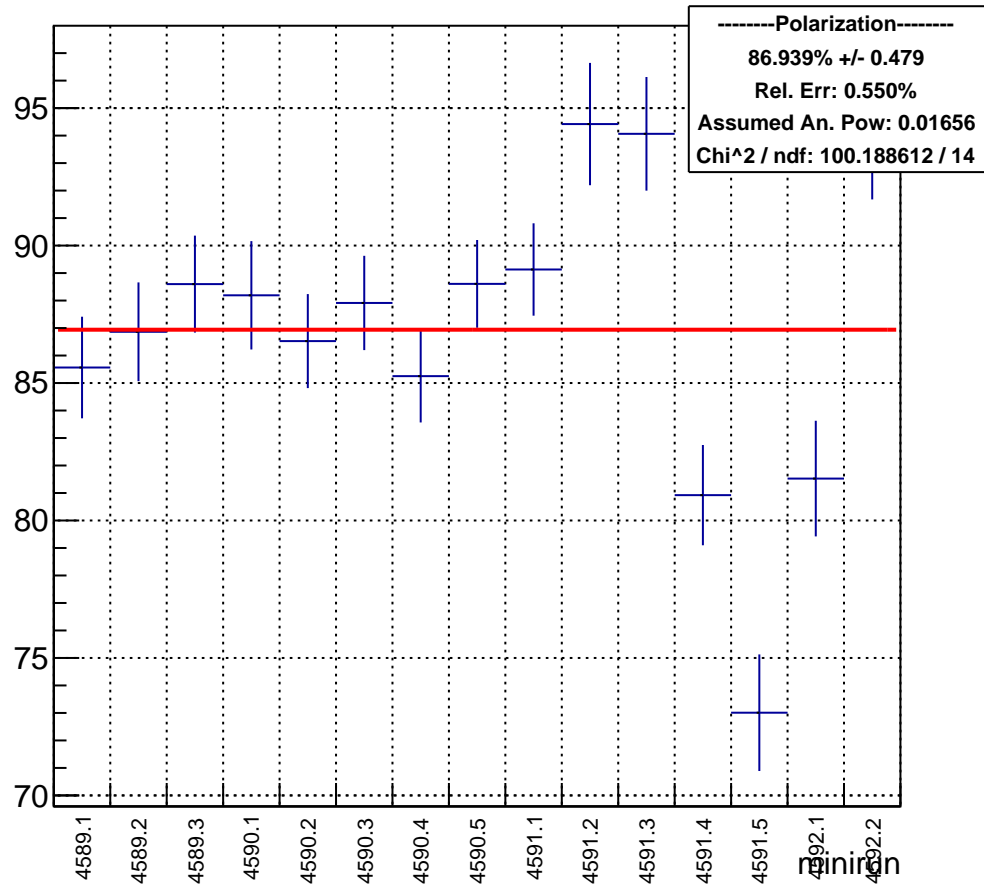

Polarization by minirun: snail34 (Acc4)

polarization

Polarization Pull Plot

Asymmetry by minirun: snail34 (Acc4)

asymmetry / ppt