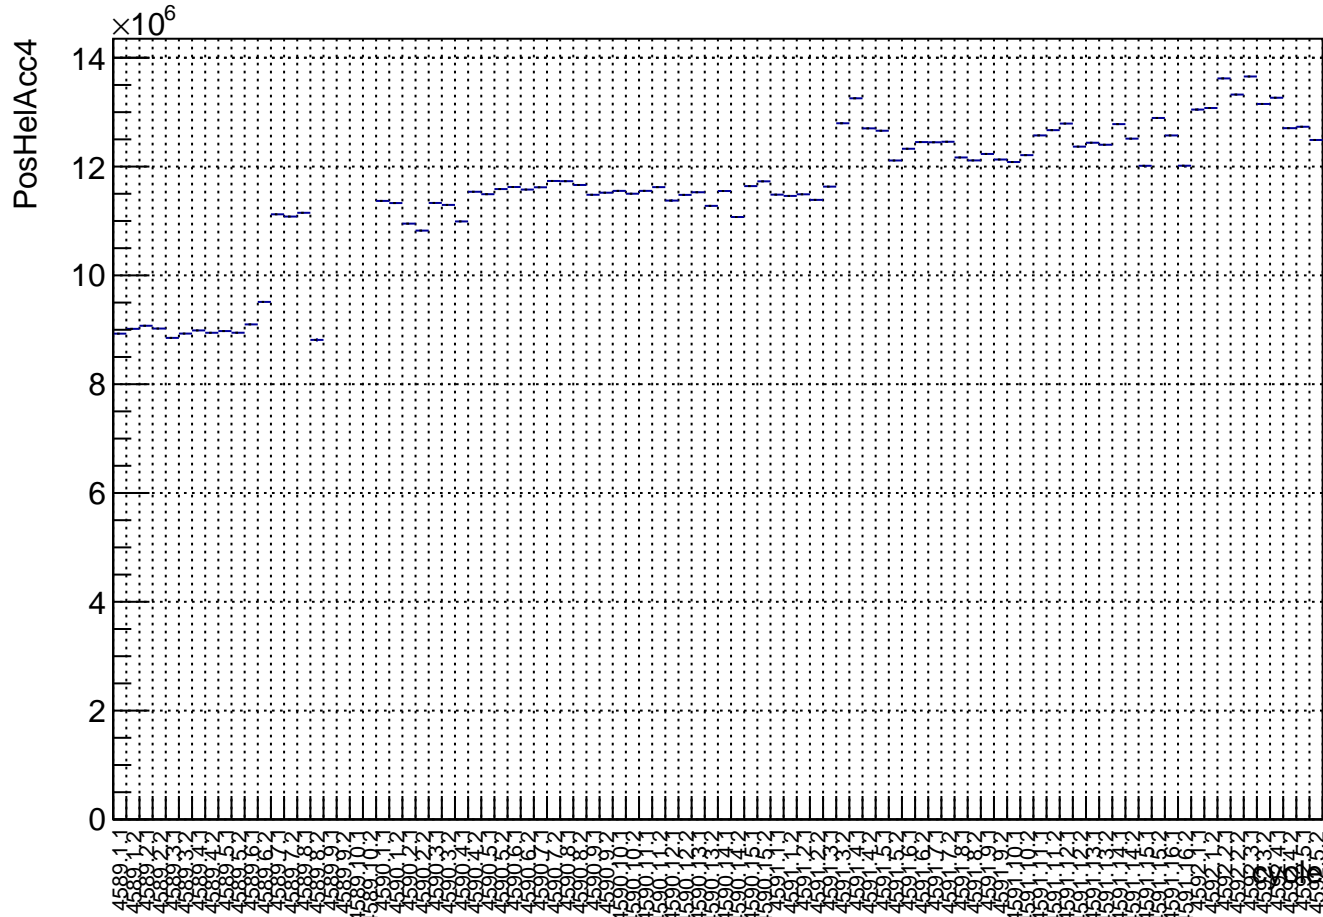

Polarization Pull Plot

Laser PosHel Background by cycle: snail34 (Acc4)

Laser NegHel Background by cycle: snail34 (Acc4)