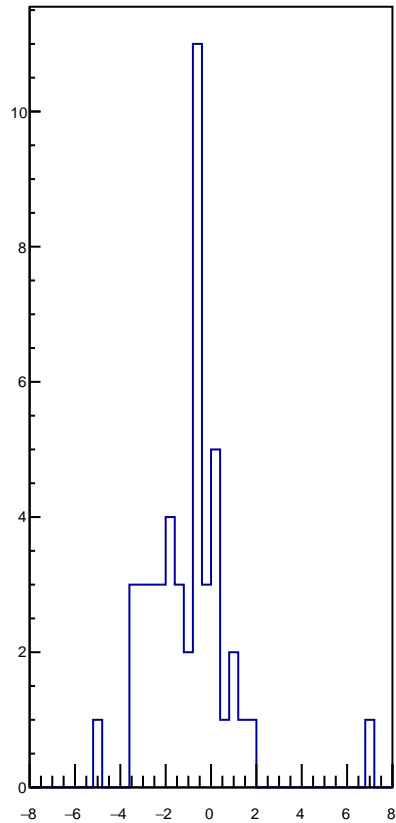

Polarization by cycle: snail35 (Acc0)

Polarization Pull Plot

Asymmetry by cycle: snail35 (Acc0)

asymmetry / ppt

Laser NegHel Background by cycle: snail35 (Acc0)

11/17/2017 10:10:10 AM
C:\Users\j...
snail35 (Acc0)
NegHelAcc0