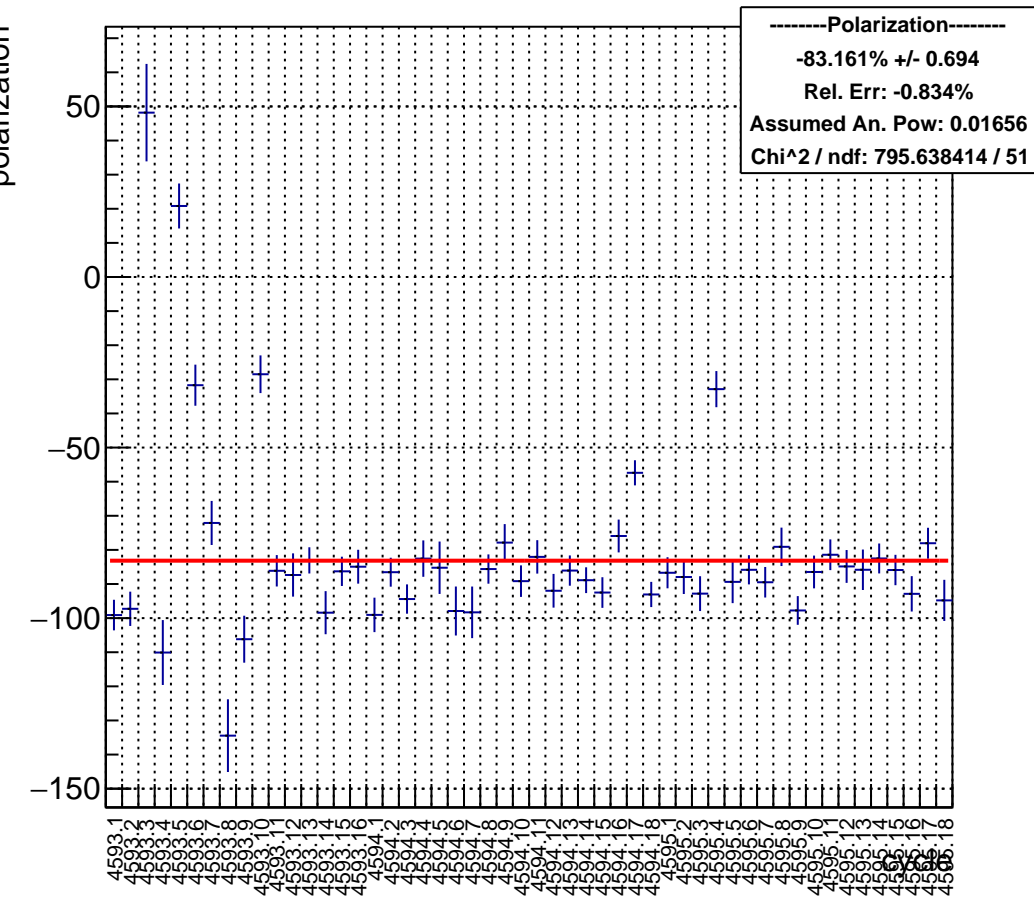

Polarization by cycle: snail35 (Acc0)

Polarization Pull Plot

Asymmetry by cycle: snail35 (Acc0)

asymmetry / ppt

Laser NegHel Background by cycle: snail35 (Acc0)

11/17/2017 10:10:10 AM
C:\Users\j...
snail35 (Acc0)
NegHelAcc0