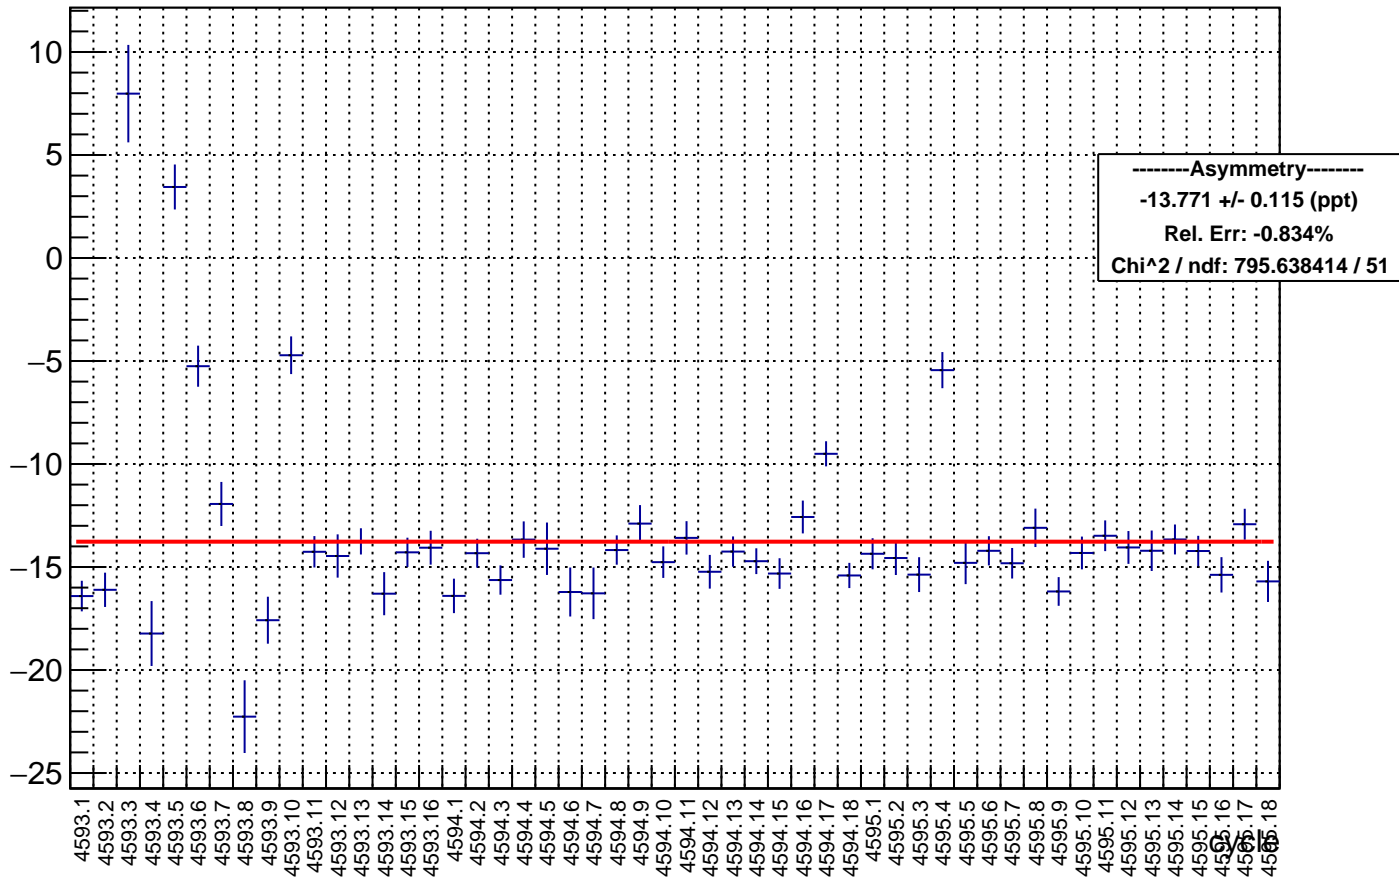

Polarization by cycle: snail35 (Acc0)

Polarization Pull Plot

Asymmetry by cycle: snail35 (Acc0)

asymmetry / ppt

Laser NegHel Background by cycle: snail35 (Acc0)

11/17/2017 10:10:10 AM
C:\Users\j...
snail35 (Acc0)
NegHelAcc0