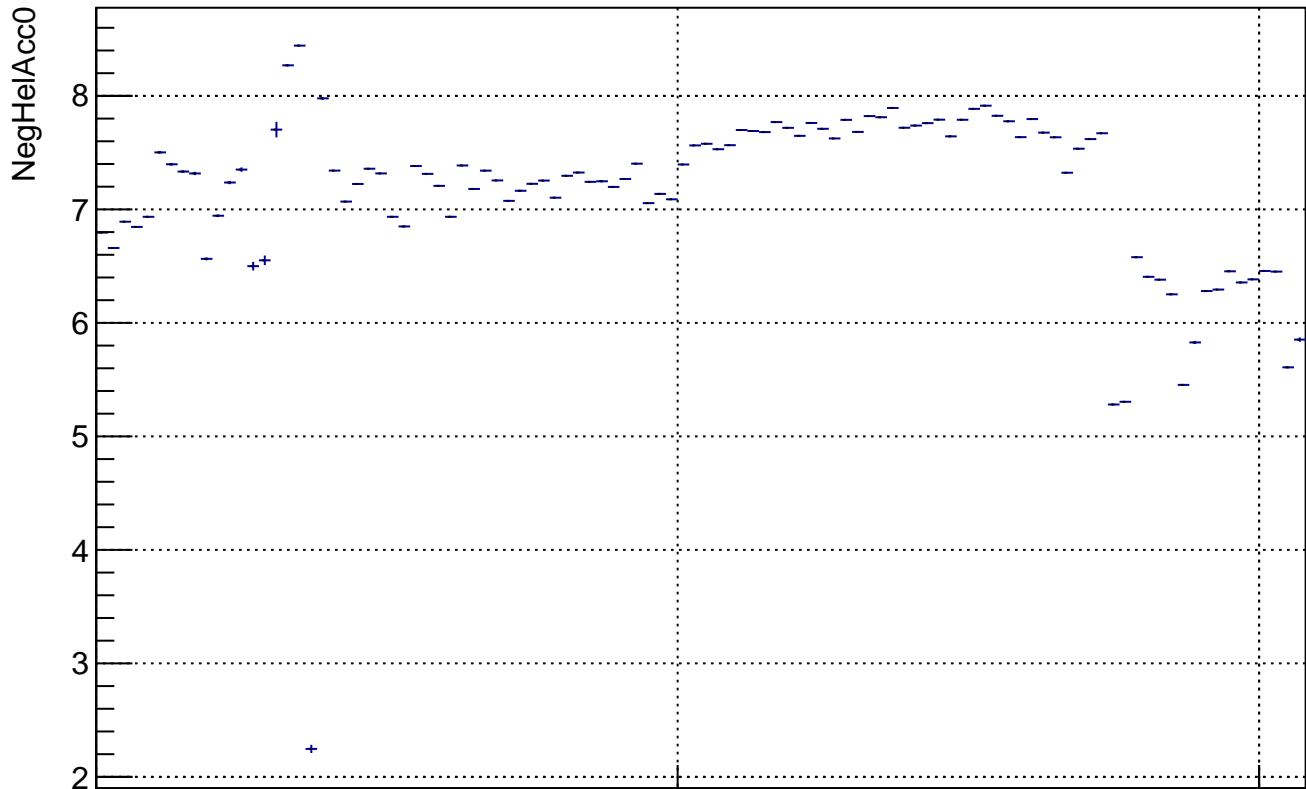

Polarization by cycle: snail35 (Acc0)

Polarization Pull Plot

Asymmetry by cycle: snail35 (Acc0)

asymmetry / ppt

Laser NegHel Background by cycle: snail35 (Acc0)

11/17/2017 10:10:10 AM
C:\Users\j...
snail35 (Acc0)
NegHelAcc0