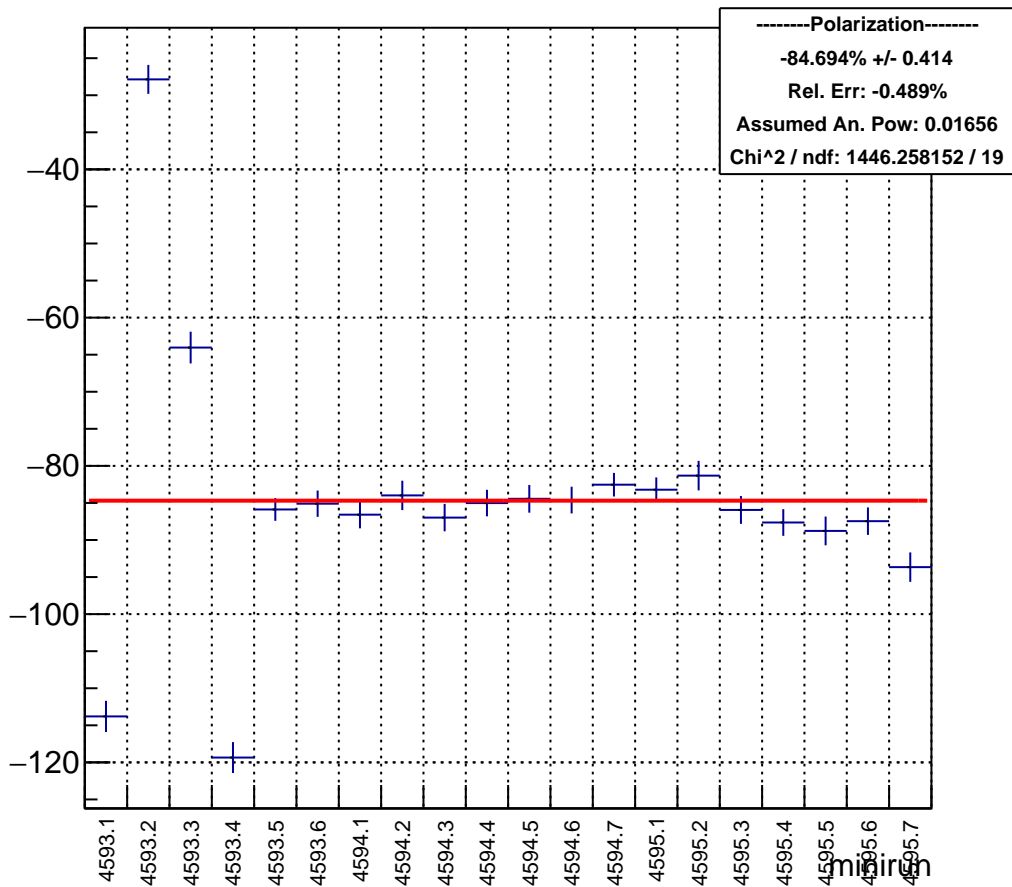

Polarization by minirun: snail35 (Acc4)

polarization

Polarization Pull Plot

Asymmetry by minirun: snail35 (Acc4)

asymmetry / ppt