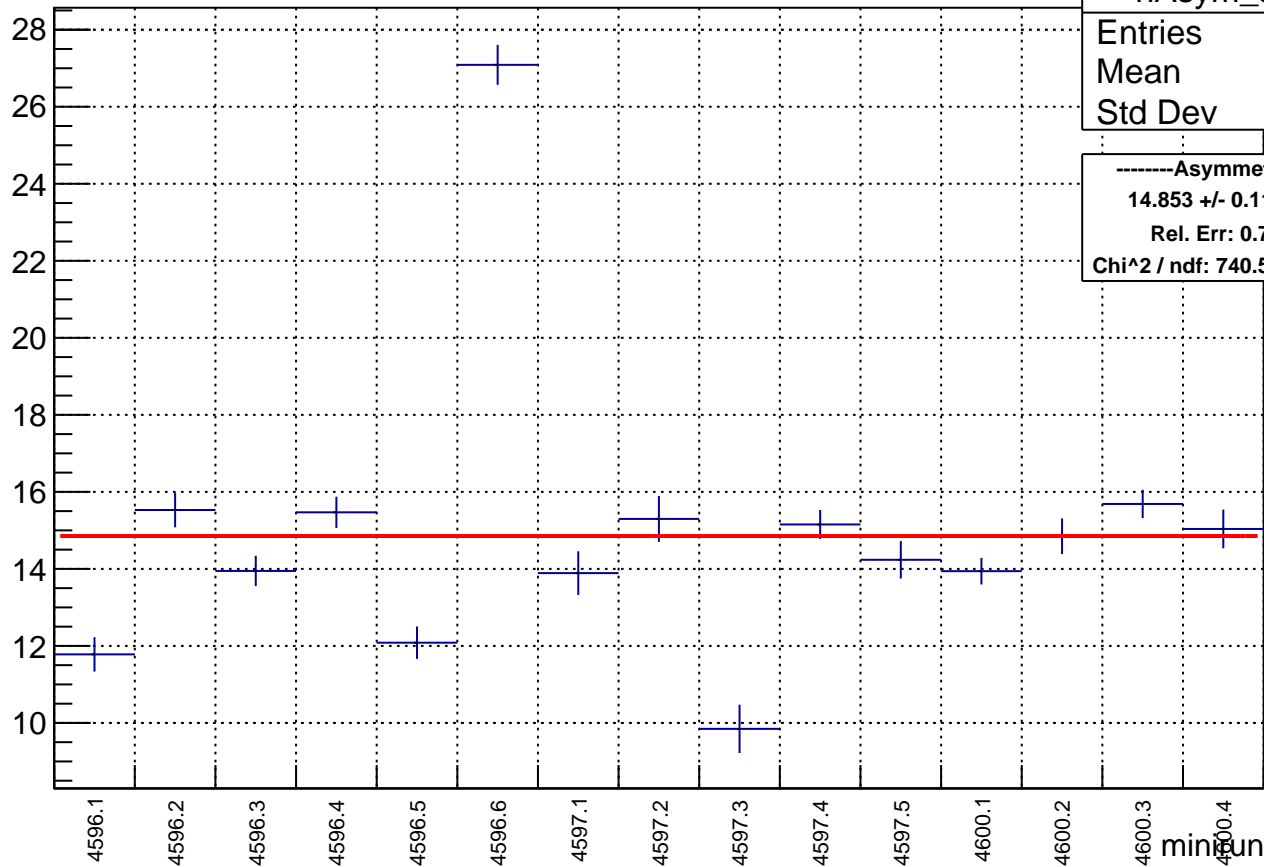

# Asymmetry by minirun: snail36 (Acc0)

asymmetry / ppt

hAsym_acc0	
Entries	15
Mean	0
Std Dev	0

-----Asymmetry-----  
**14.853 +/- 0.115 (ppt)**  
Rel. Err: 0.772%  
Chi^2 / ndf: 740.575784 / 14

minirun