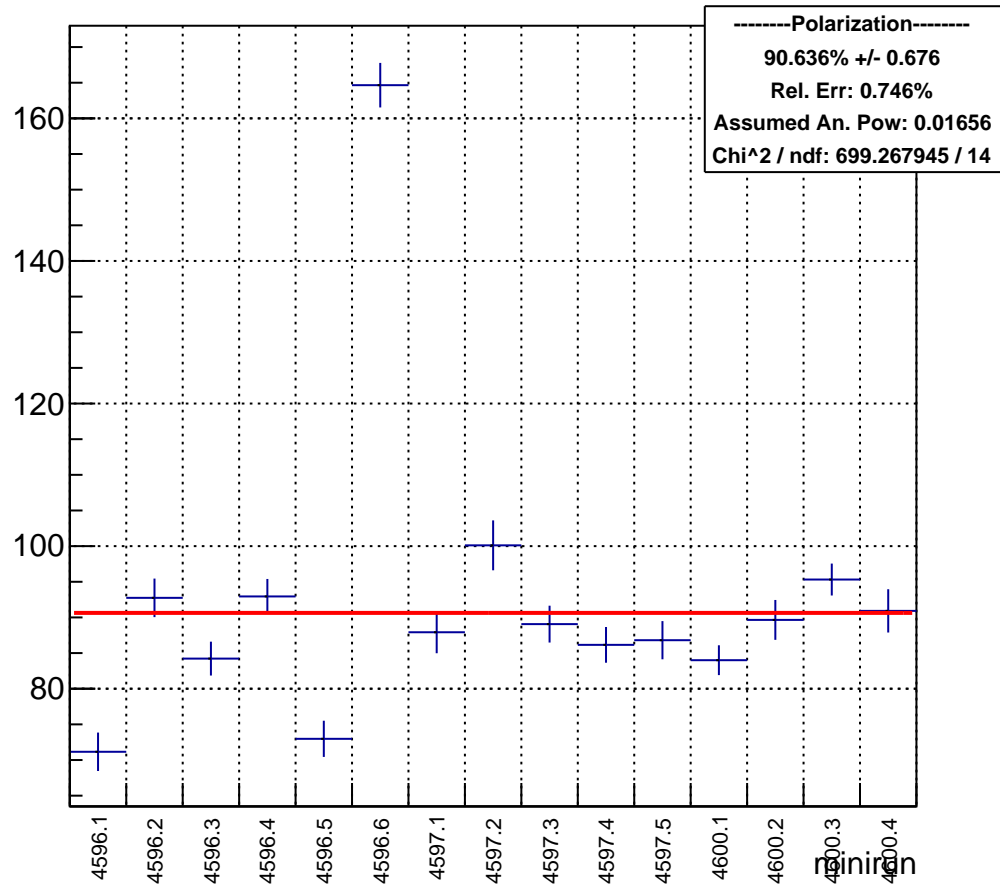

Polarization by minirun: snail36 (Acc0)

polarization

Polarization Pull Plot

Asymmetry by minirun: snail36 (Acc0)

asymmetry / ppt

hAsym_acc0	
Entries	15
Mean	0
Std Dev	0

-----Asymmetry-----
15.008 +/- 0.112 (ppt)
Rel. Err: 0.746%
Chi^2 / ndf: 699.267945 / 14