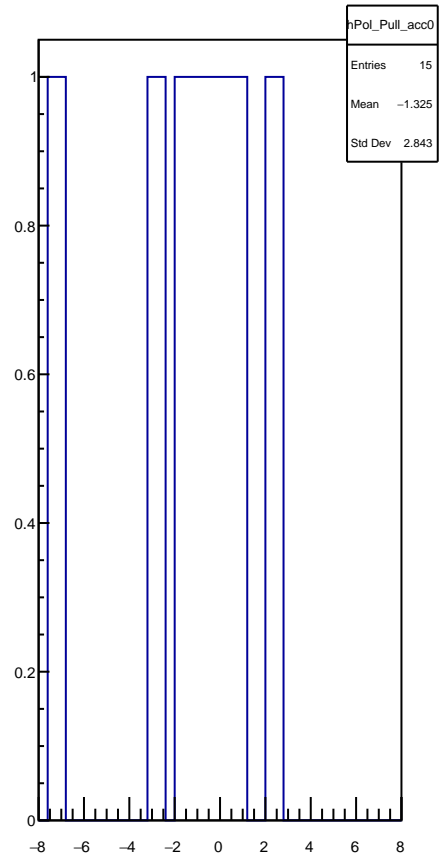

Polarization by minirun: snail36 (Acc0)

polarization

Polarization Pull Plot

Asymmetry by minirun: snail36 (Acc0)

asymmetry / ppt

hAsym_acc0	
Entries	15
Mean	0
Std Dev	0

-----Asymmetry-----
15.008 +/- 0.112 (ppt)
Rel. Err: 0.746%
Chi^2 / ndf: 699.267945 / 14