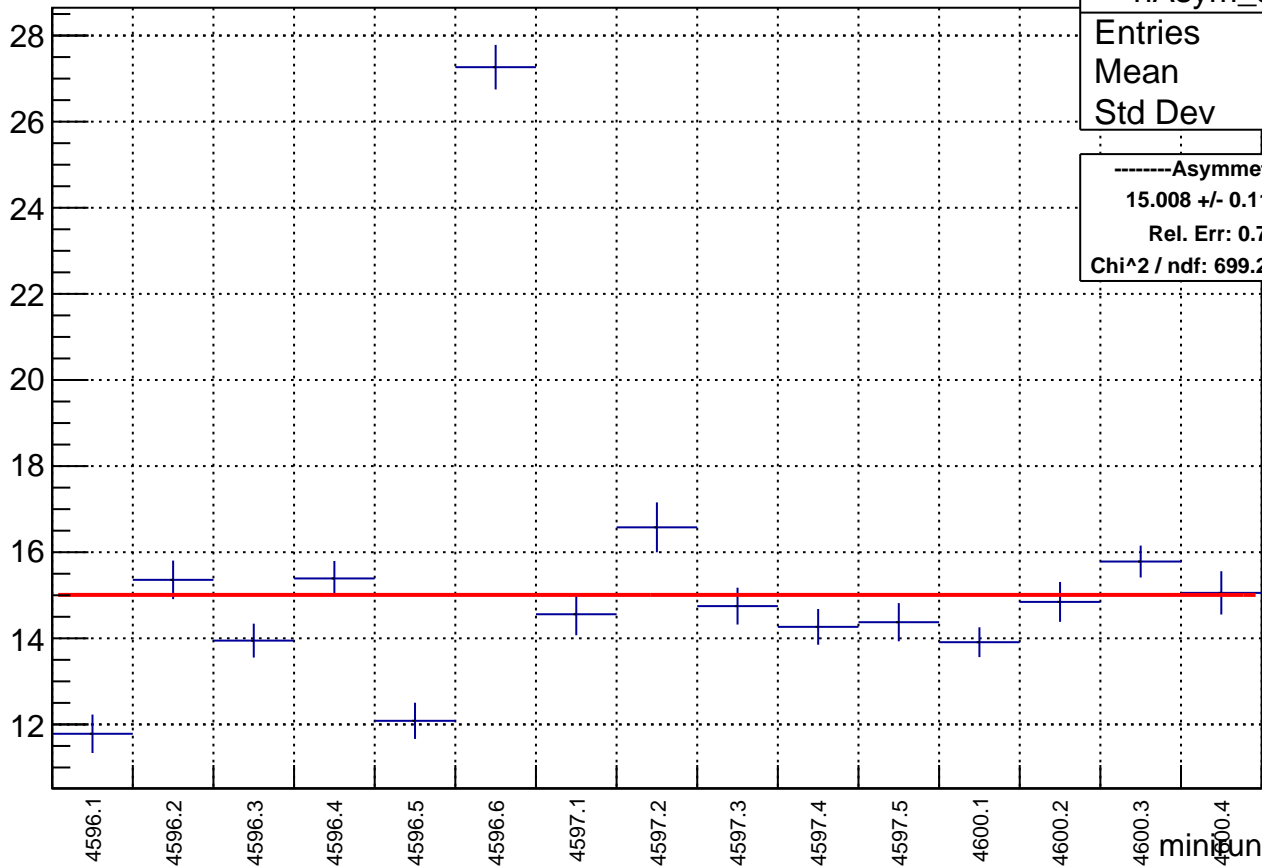

Polarization by minirun: snail36 (Acc0)

polarization

Polarization Pull Plot

Asymmetry by minirun: snail36 (Acc0)

asymmetry / ppt

hAsym_acc0	
Entries	15
Mean	0
Std Dev	0

-----Asymmetry-----
15.008 +/- 0.112 (ppt)
Rel. Err: 0.746%
Chi^2 / ndf: 699.267945 / 14