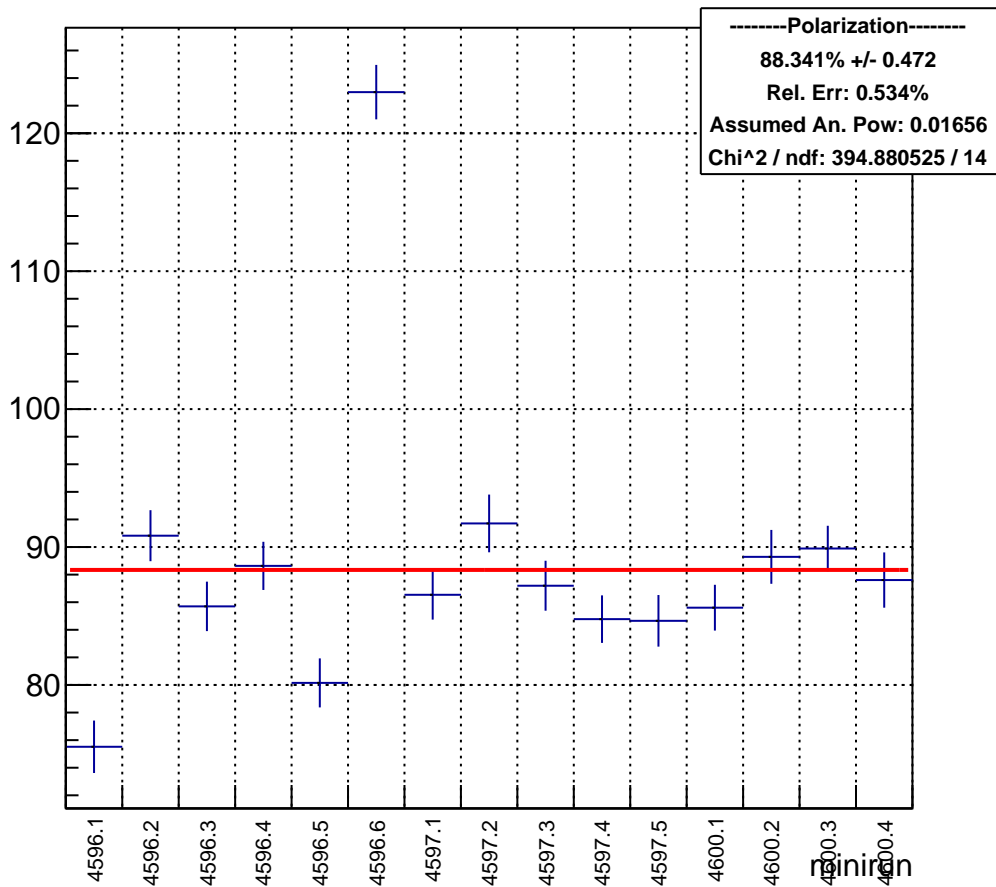

Polarization by minirun: snail36 (Acc4)

polarization

Polarization Pull Plot

Asymmetry by minirun: snail36 (Acc4)