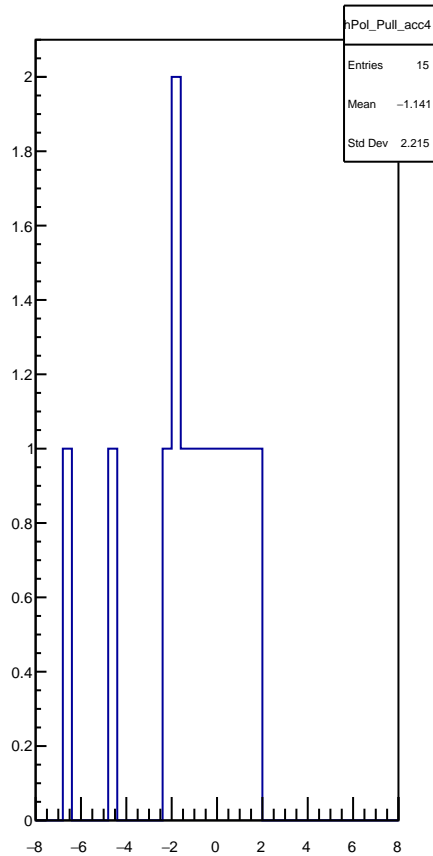

Polarization by minirun: snail36 (Acc4)

polarization

Polarization Pull Plot

Asymmetry by minirun: snail36 (Acc4)