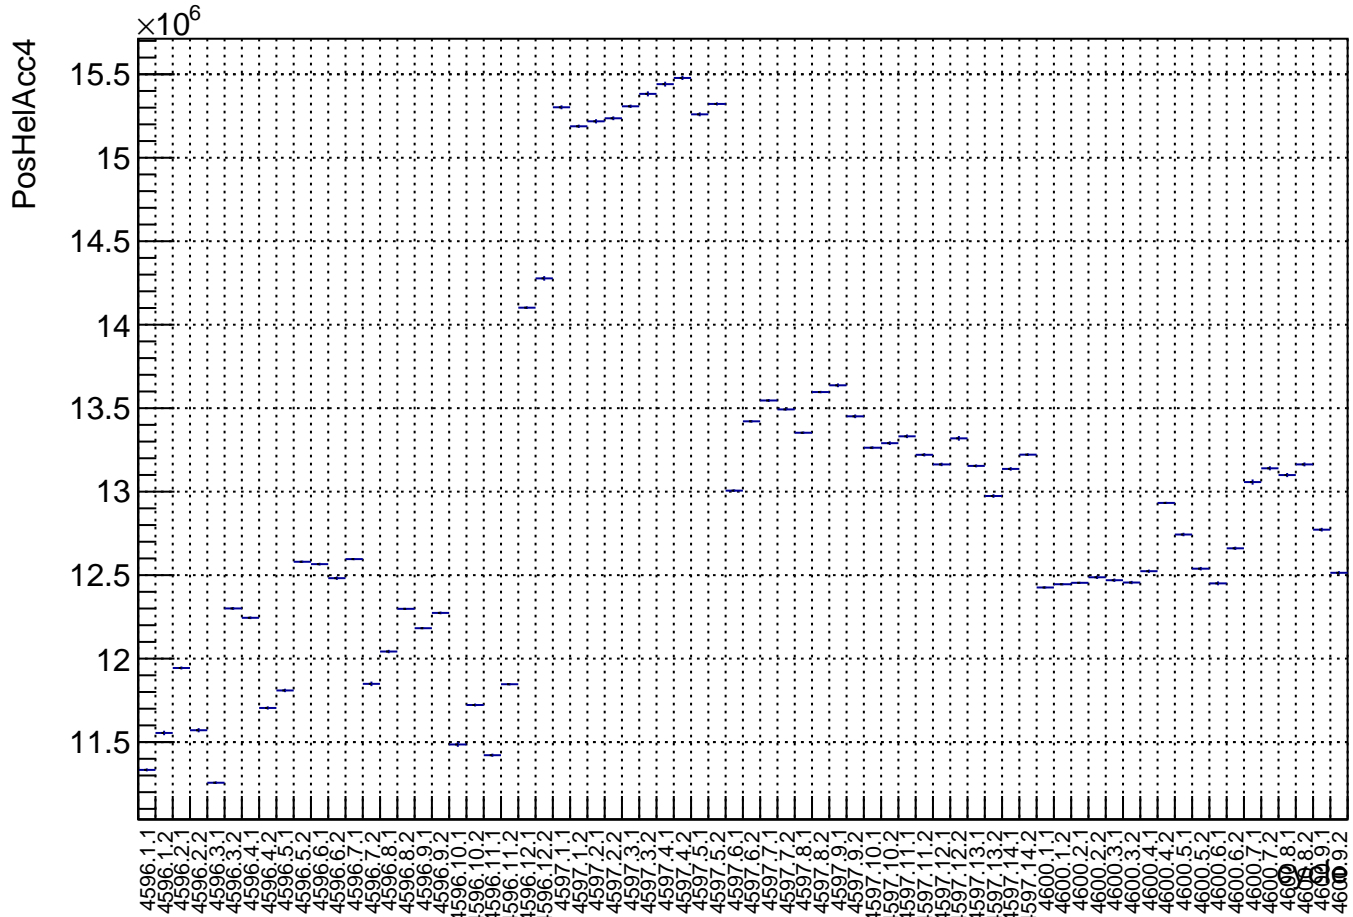

# Polarization by cycle: snail36 (Acc4)

polarization

Polarization Pull Plot

# Asymmetry by cycle: snail36 (Acc4)

# Laser PosHel Background by cycle: snail36 (Acc4)

# Laser NegHel Background by cycle: snail36 (Acc4)