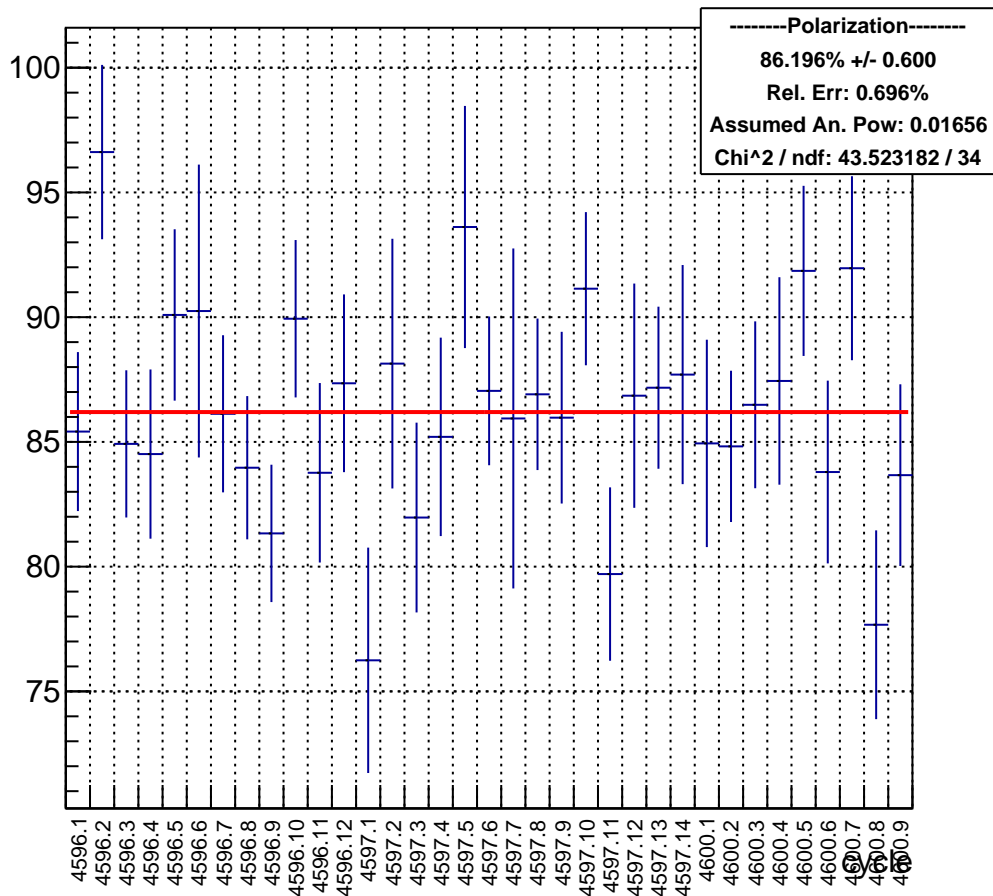

# Polarization by cycle: snail36 (Acc4)

polarization

Polarization Pull Plot

# Asymmetry by cycle: snail36 (Acc4)