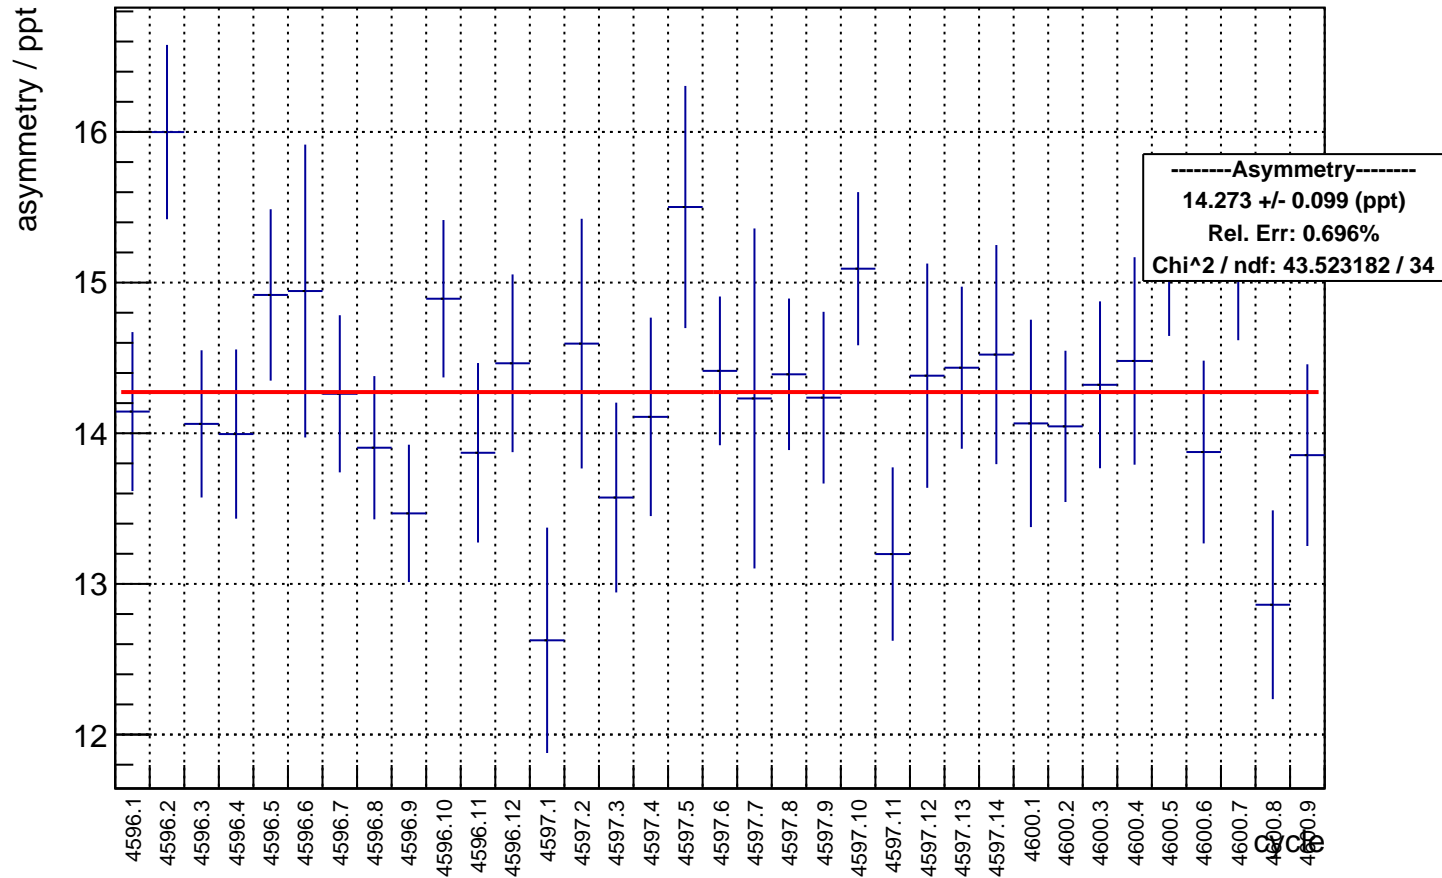

# Polarization by cycle: snail36 (Acc4)

polarization

Polarization Pull Plot

# Asymmetry by cycle: snail36 (Acc4)