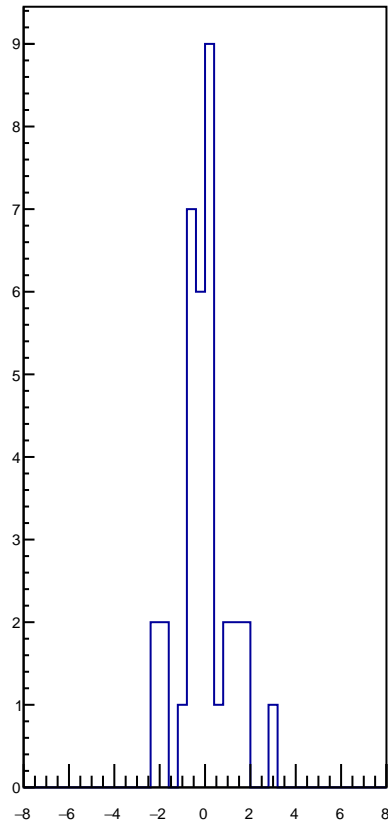

# Polarization by cycle: snail36 (Acc4)

polarization

Polarization Pull Plot

# Asymmetry by cycle: snail36 (Acc4)