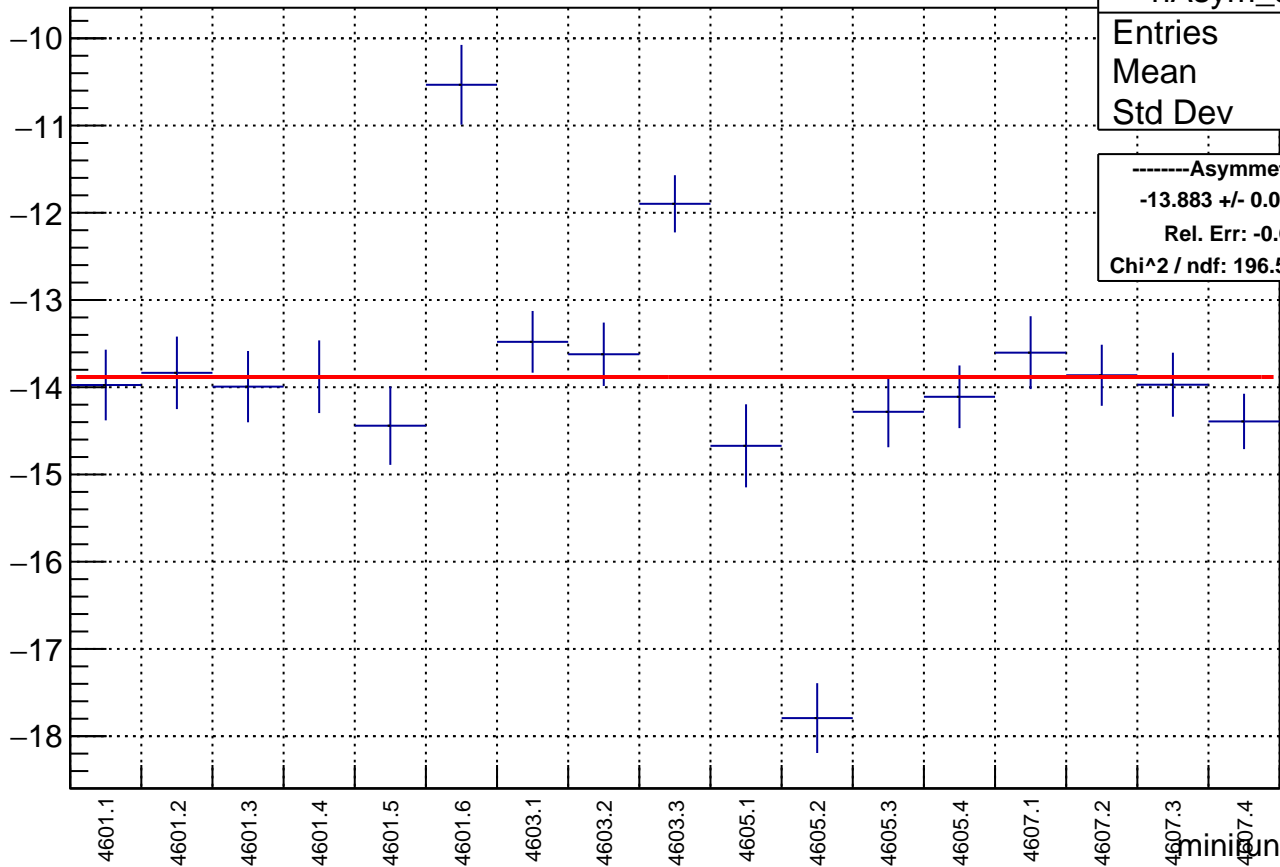

Asymmetry by minirun: snail37 (Acc0)

asymmetry / ppt

hAsym_acc0	
Entries	17
Mean	-0
Std Dev	0

-----Asymmetry-----
-13.883 +/- 0.094 (ppt)
Rel. Err: -0.675%
Chi^2 / ndf: 196.555629 / 16