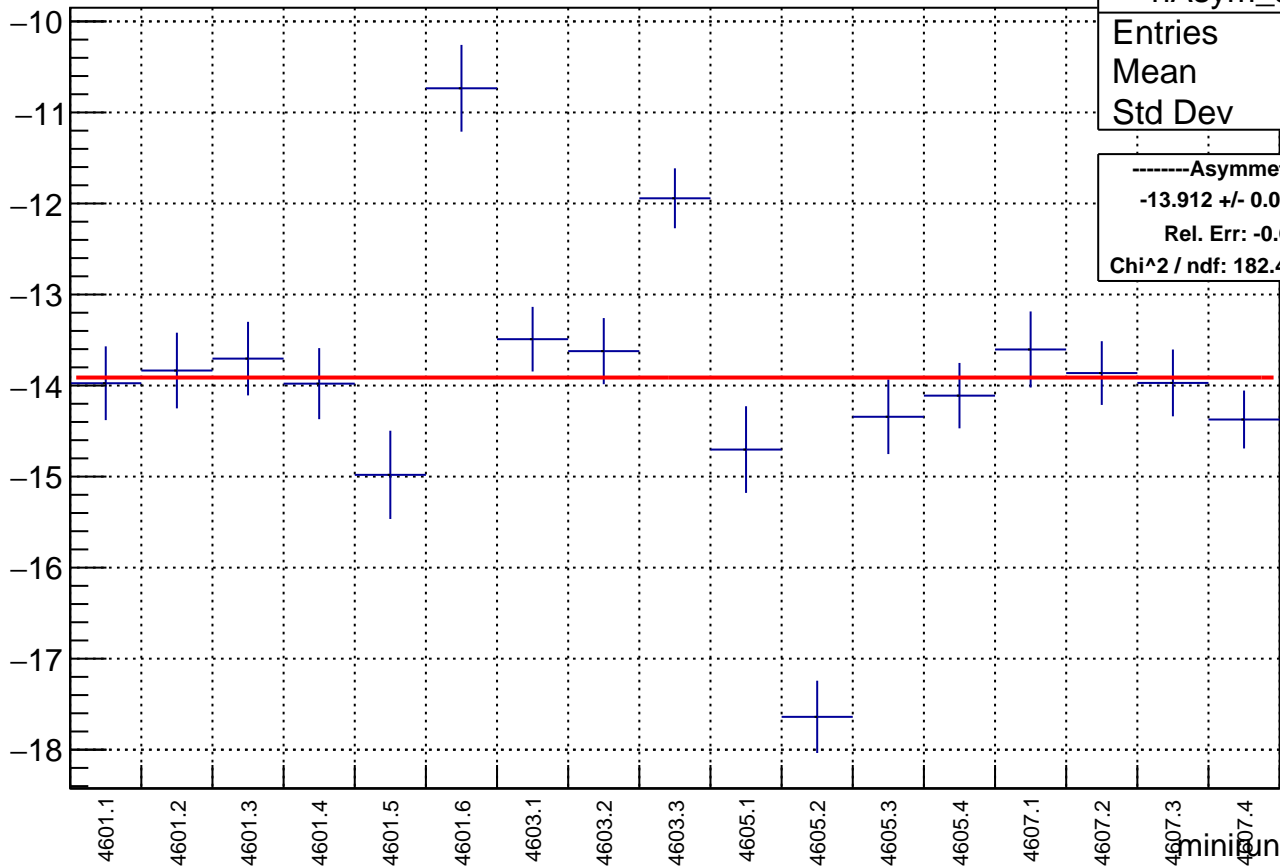

Polarization by minirun: snail37 (Acc0)

Polarization Pull Plot

Asymmetry by minirun: snail37 (Acc0)

asymmetry / ppt

hAsym_acc0	
Entries	17
Mean	-0
Std Dev	0

-----Asymmetry-----	
-13.912 +/- 0.094 (ppt)	
Rel. Err: -0.674%	
Chi^2 / ndf: 182.471574 / 16	