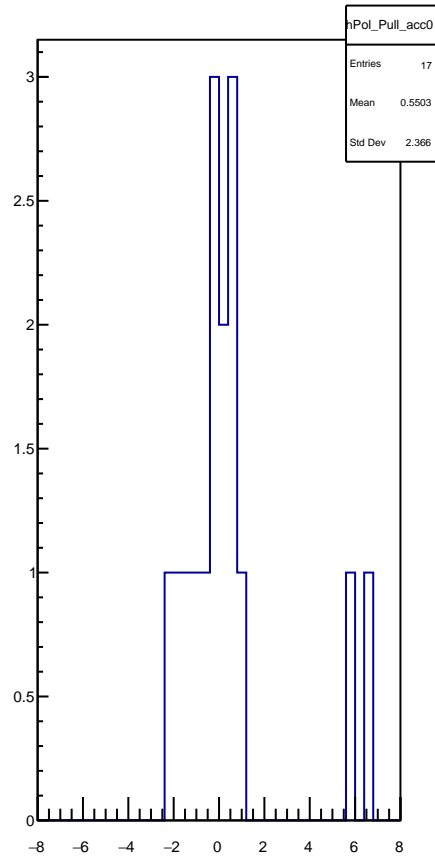

Polarization by minirun: snail37 (Acc0)

Polarization Pull Plot

Asymmetry by minirun: snail37 (Acc0)

asymmetry / ppt

hAsym_acc0	
Entries	17
Mean	-0
Std Dev	0

-----Asymmetry-----	
-13.912 +/- 0.094 (ppt)	
Rel. Err: -0.674%	
Chi^2 / ndf: 182.471574 / 16	