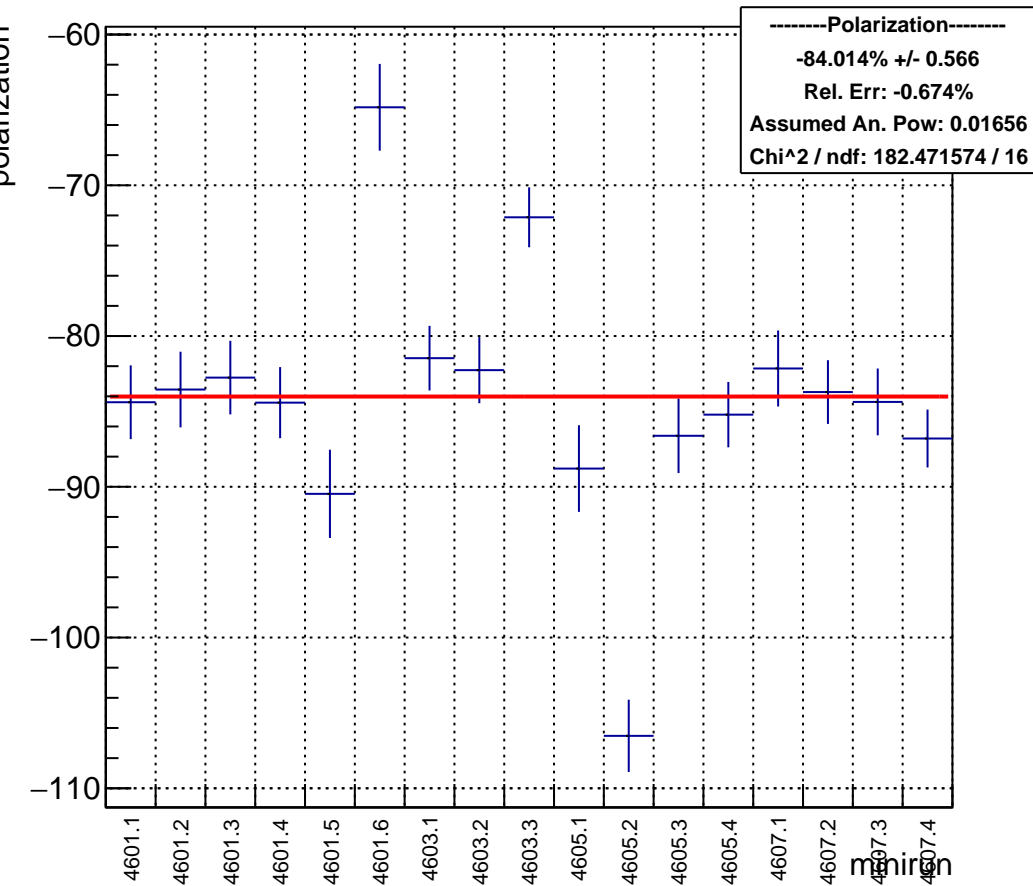

Polarization by minirun: snail37 (Acc0)

Polarization Pull Plot

Asymmetry by minirun: snail37 (Acc0)

asymmetry / ppt

hAsym_acc0	
Entries	17
Mean	-0
Std Dev	0

-----Asymmetry-----	
-13.912 +/- 0.094 (ppt)	
Rel. Err: -0.674%	
Chi^2 / ndf: 182.471574 / 16	