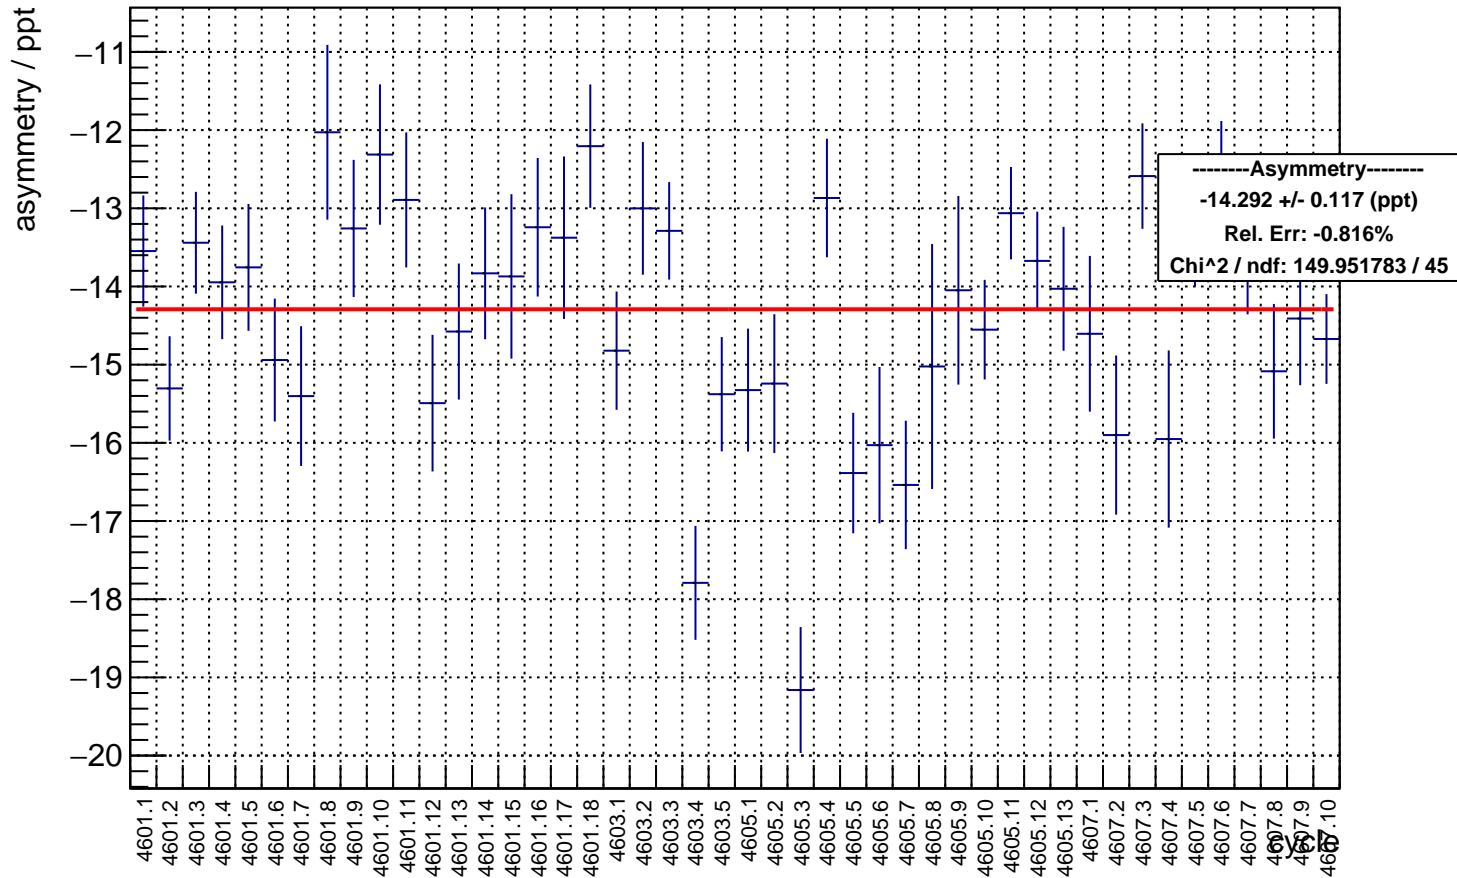

Polarization by cycle: snail37 (Acc0)

polarization

Polarization Pull Plot

Asymmetry by cycle: snail37 (Acc0)

Laser PosHel Background by cycle: snail37 (Acc0)

Laser NegHel Background by cycle: snail37 (Acc0)