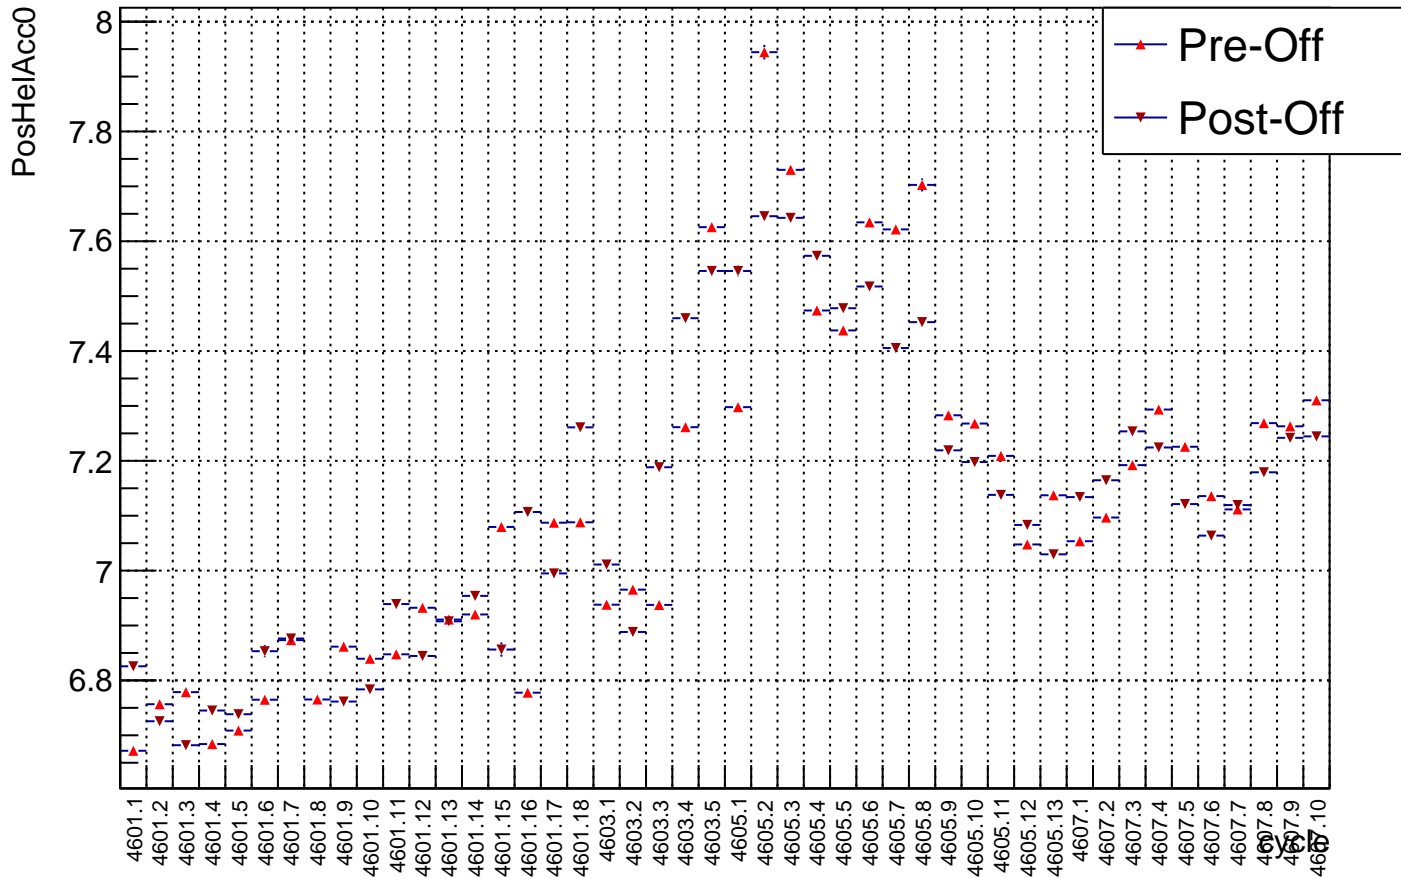

Polarization by cycle: snail37 (Acc0)

polarization

Polarization Pull Plot

Asymmetry by cycle: snail37 (Acc0)

Laser PosHel Background by cycle: snail37 (Acc0)

Laser NegHel Background by cycle: snail37 (Acc0)