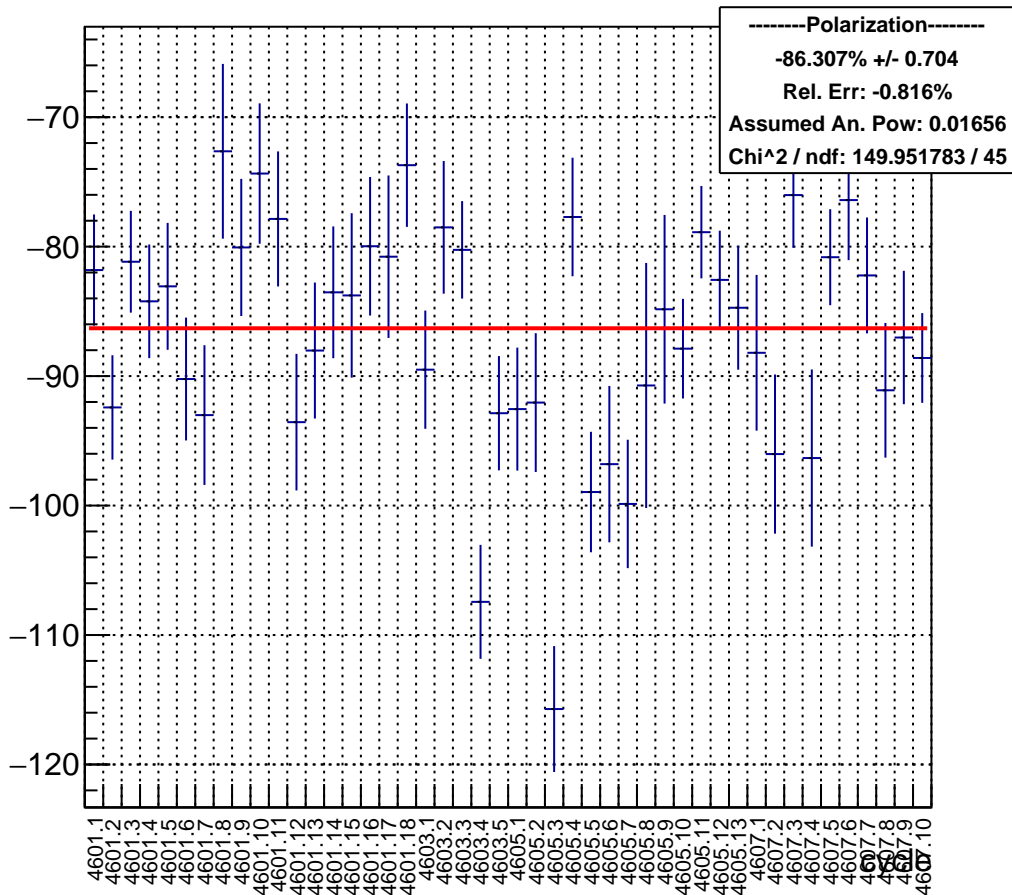

Polarization by cycle: snail37 (Acc0)

polarization

Polarization Pull Plot

Asymmetry by cycle: snail37 (Acc0)

Laser PosHel Background by cycle: snail37 (Acc0)

Laser NegHel Background by cycle: snail37 (Acc0)