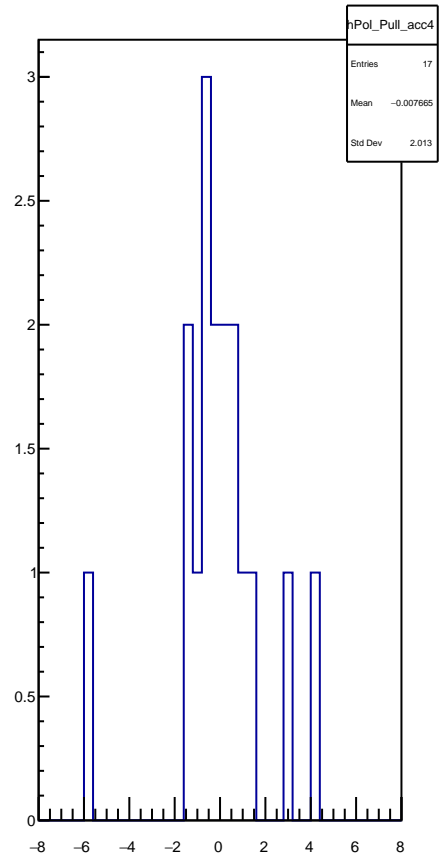

# Polarization by minirun: snail37 (Acc4)

polarization

# Polarization Pull Plot

# Asymmetry by minirun: snail37 (Acc4)