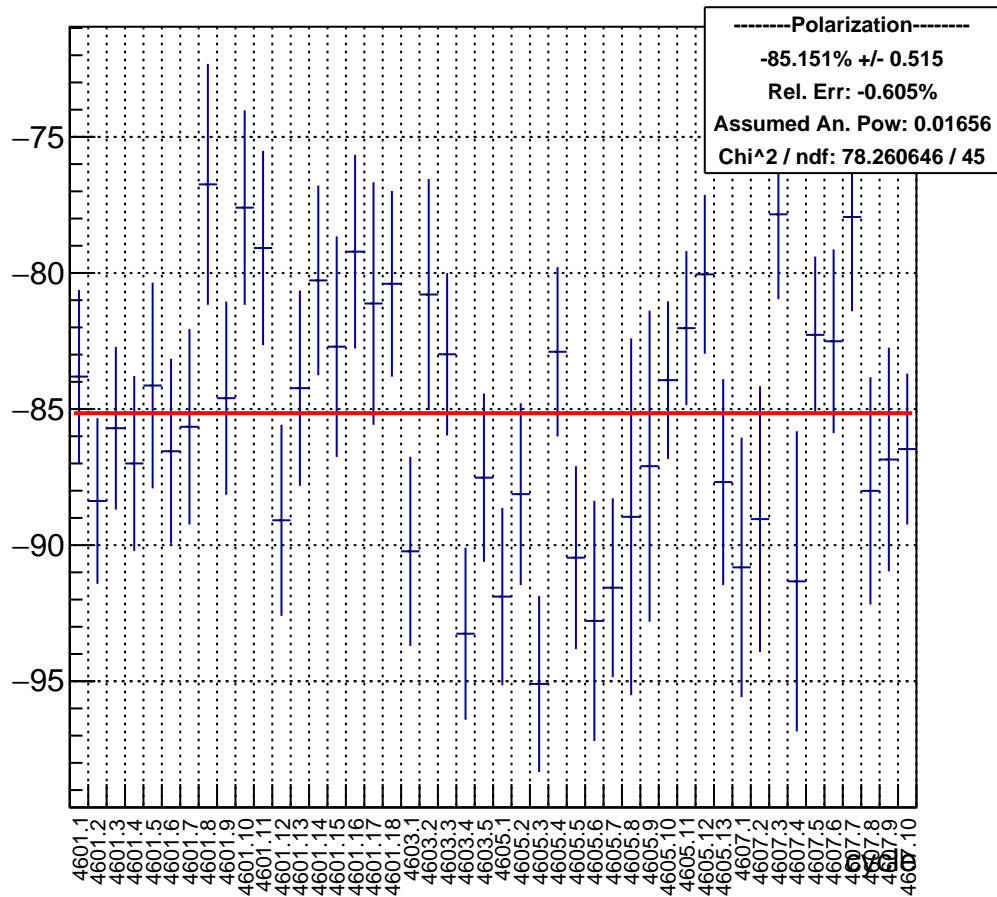

# Polarization by cycle: snail37 (Acc4)

polarization

Polarization Pull Plot

# Asymmetry by cycle: snail37 (Acc4)

asymmetry / ppt