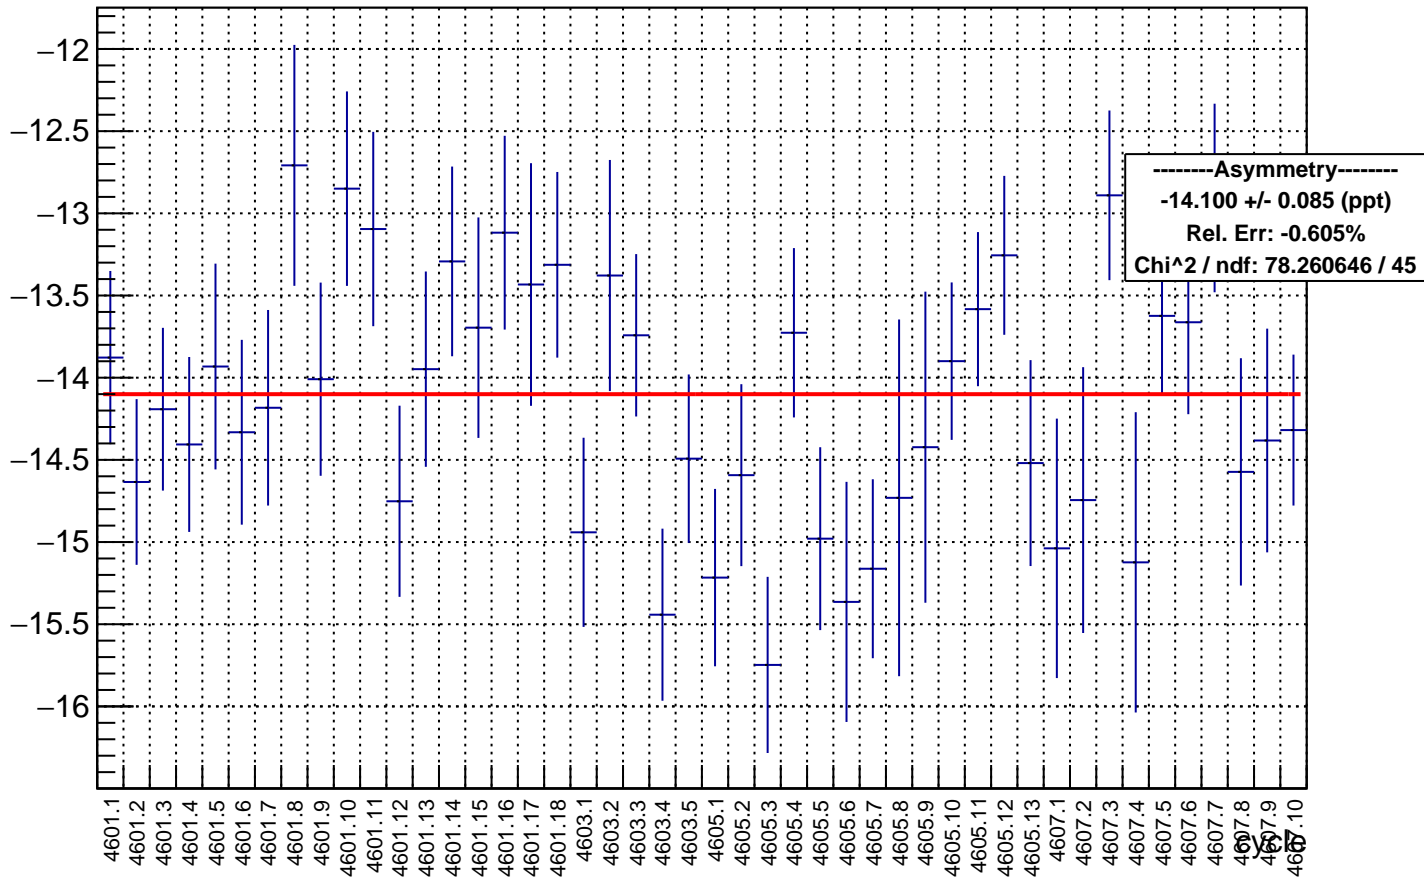

# Polarization by cycle: snail37 (Acc4)

polarization

Polarization Pull Plot

# Asymmetry by cycle: snail37 (Acc4)

asymmetry / ppt