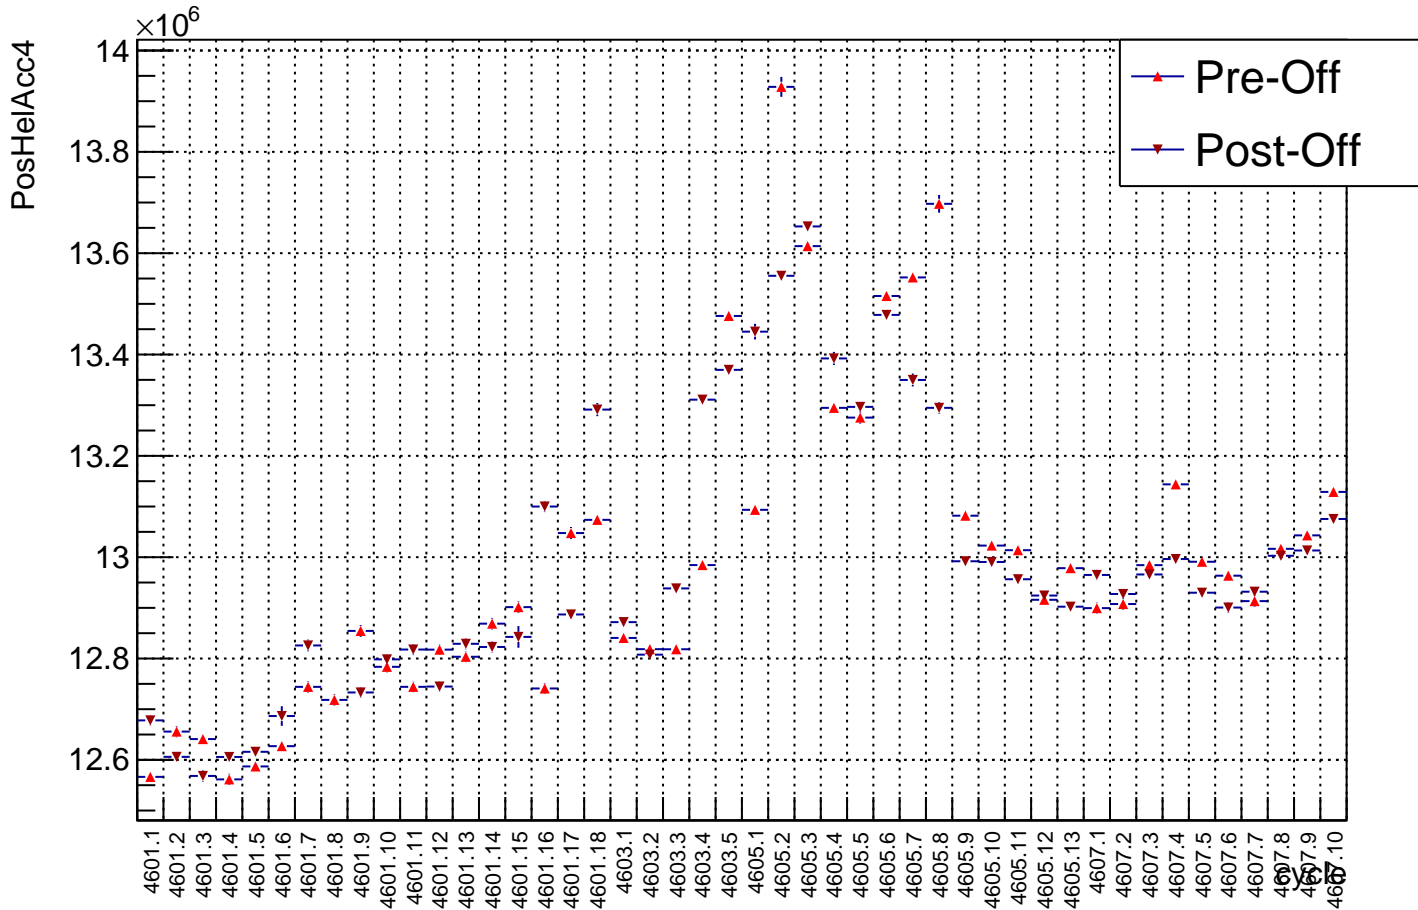

# Polarization by cycle: snail37 (Acc4)

polarization

Polarization Pull Plot

# Asymmetry by cycle: snail37 (Acc4)

asymmetry / ppt

# Laser PosHel Background by cycle: snail37 (Acc4)