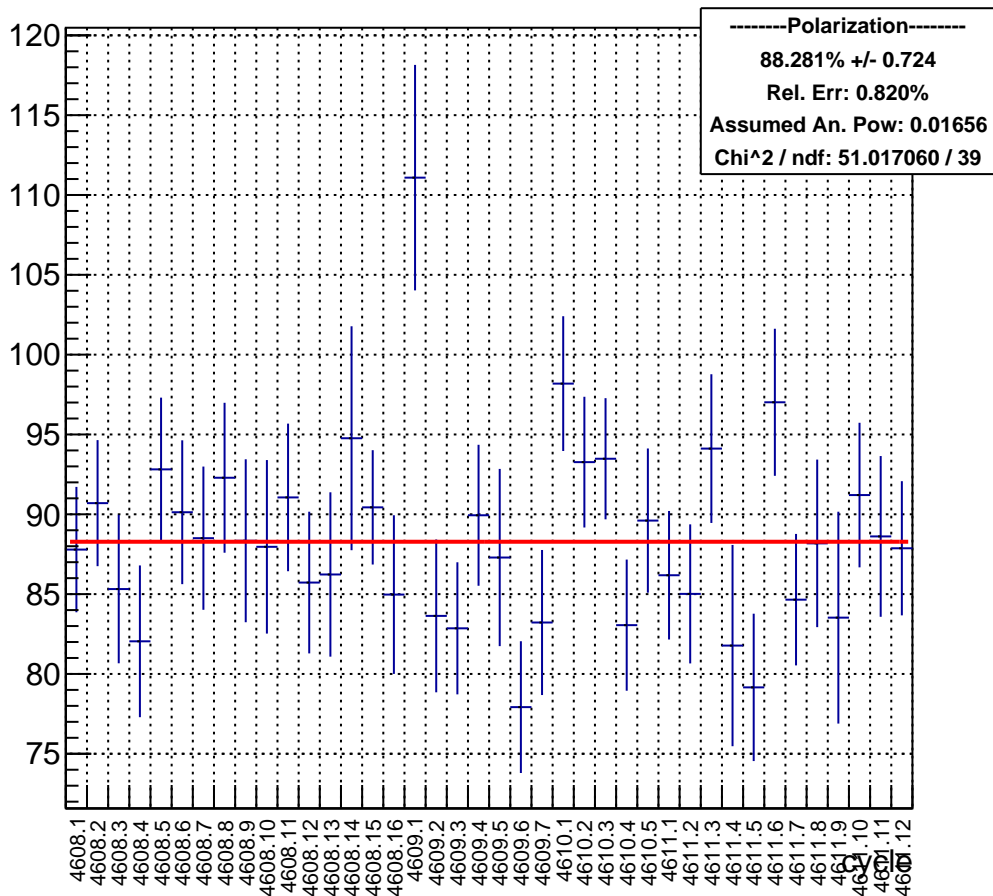

Polarization by cycle: snail38 (Acc0)

polarization

Polarization Pull Plot