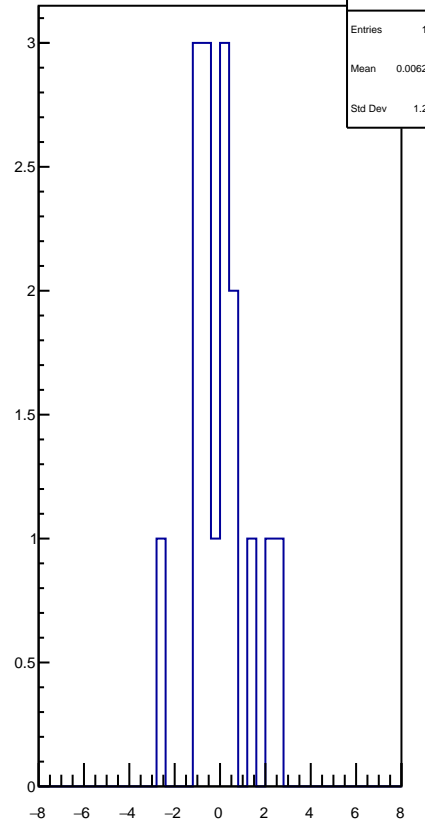

Polarization by minirun: snail38 (Acc4)

Polarization Pull Plot

polarization

hPol_Pull_acc4	
Entries	16
Mean	0.00622
Std Dev	1.29

minirun