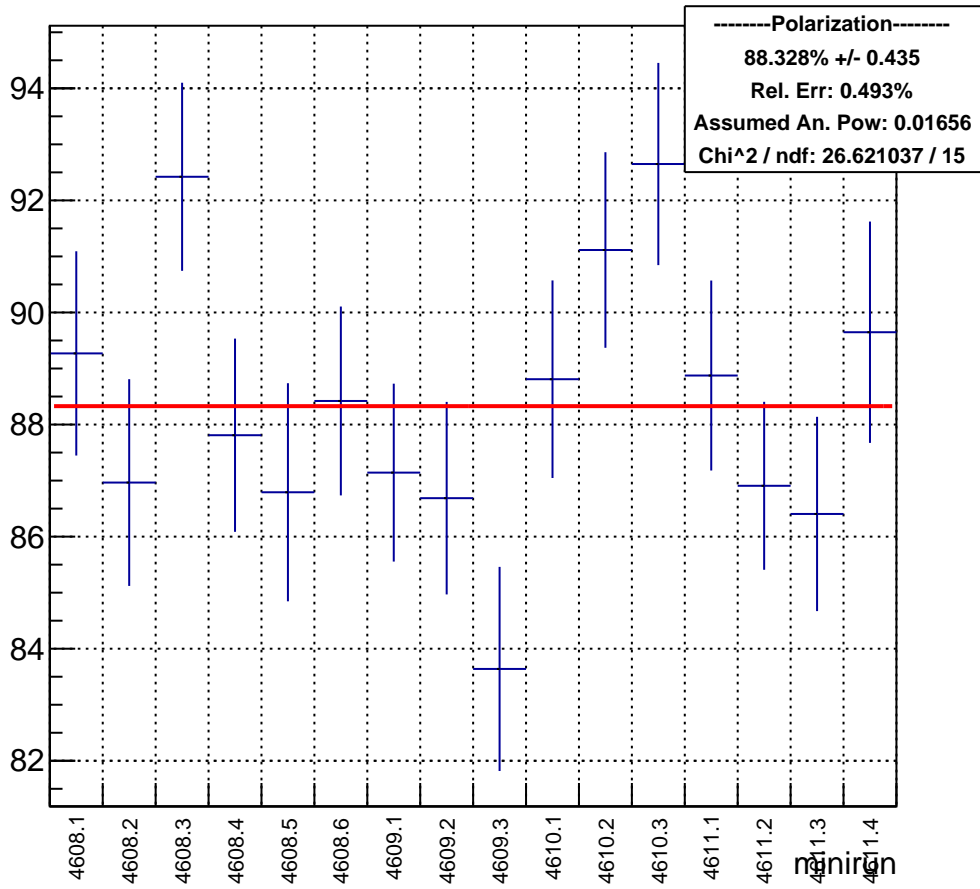

Polarization by minirun: snail38 (Acc4)

Polarization Pull Plot

polarization

hPol_Pull_acc4	
Entries	16
Mean	0.00622
Std Dev	1.29

minirun