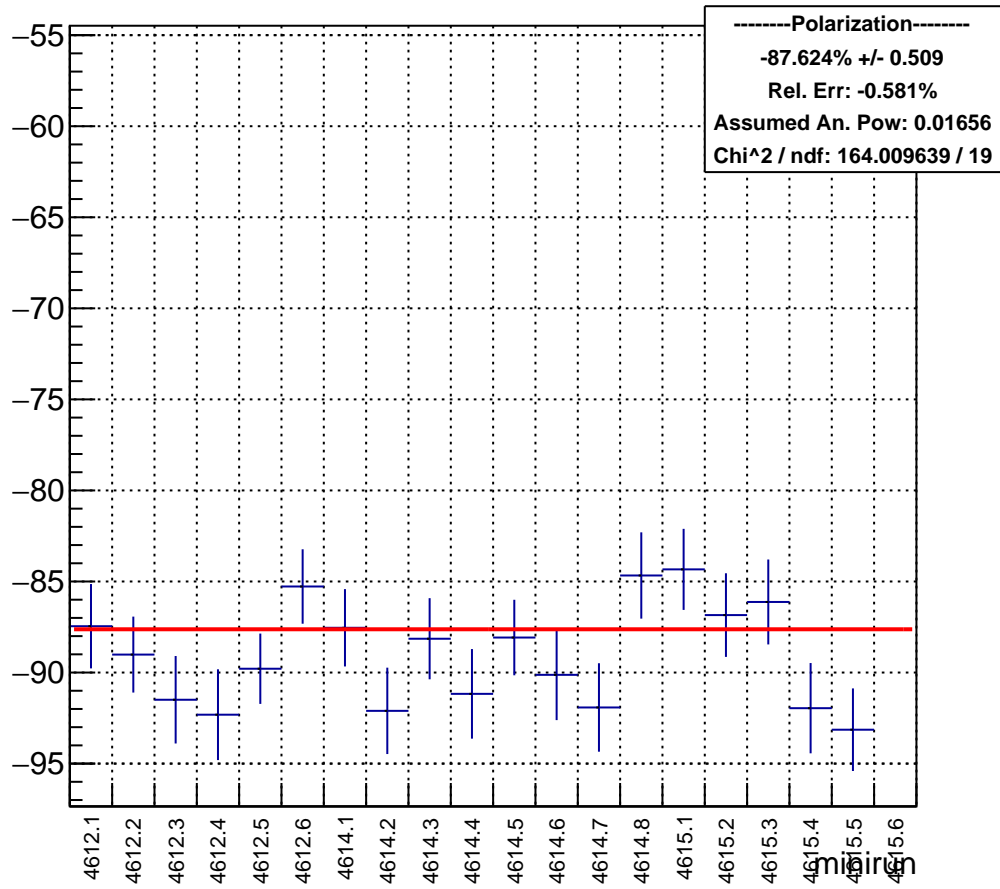

Polarization by minirun: snail39 (Acc0)

polarization

Polarization Pull Plot

Asymmetry by minirun: snail39 (Acc0)

asymmetry / ppt