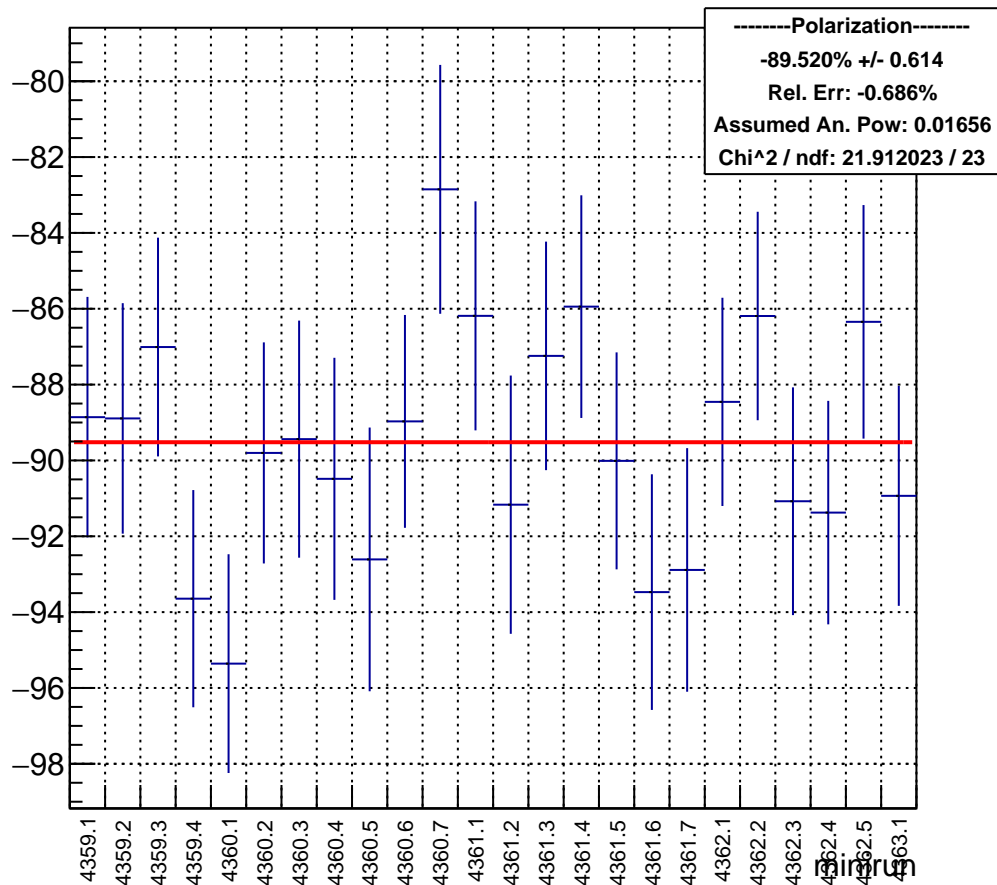

Polarization by minirun: snail4 (Acc4)

polarization

Polarization Pull Plot

Asymmetry by minirun: snail4 (Acc4)

asymmetry / ppt