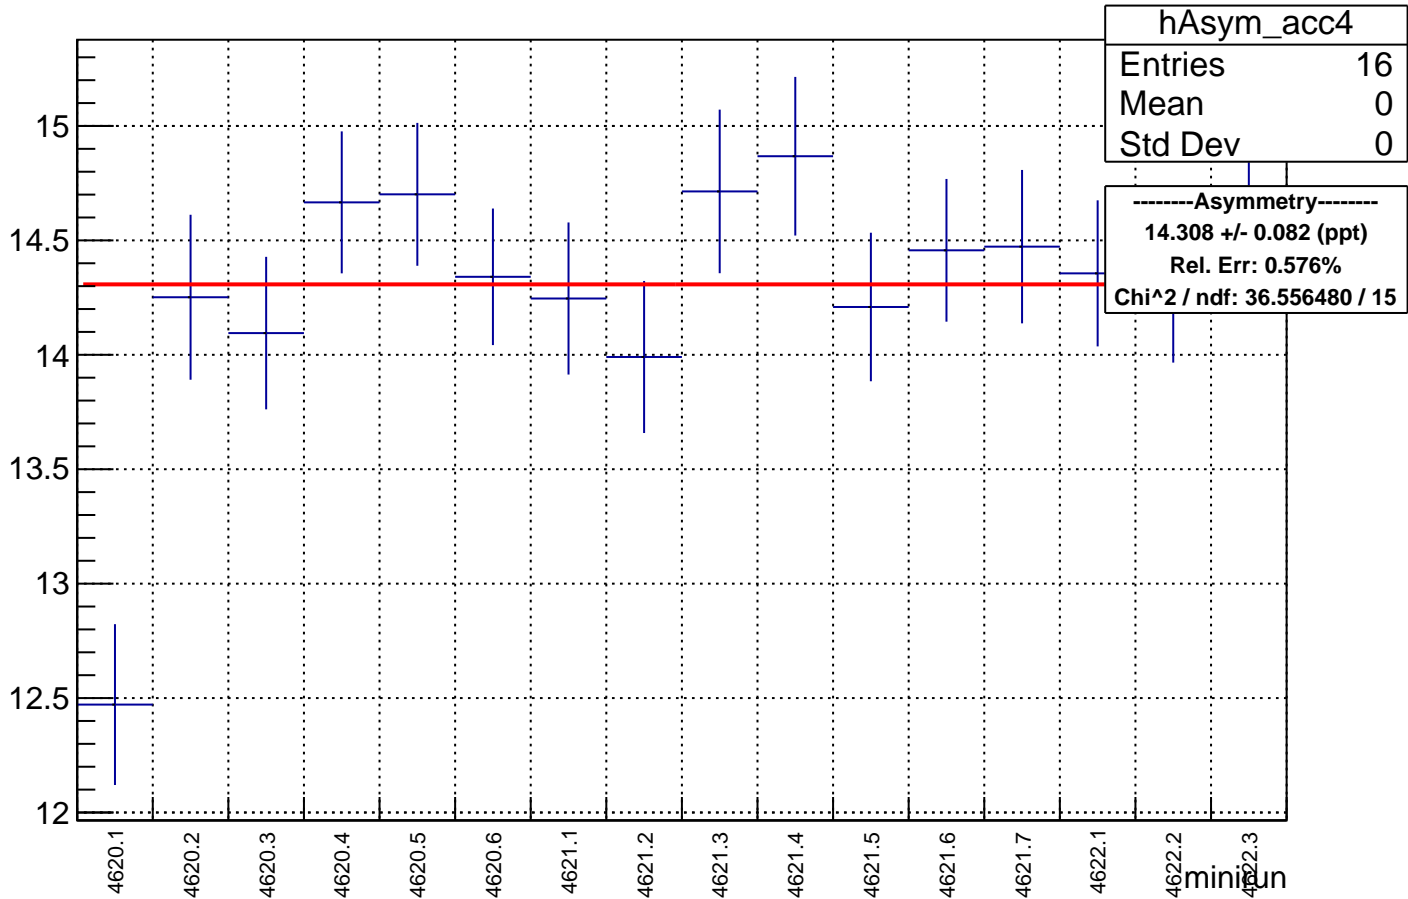

Asymmetry by minirun: snail40 (Acc4)

asymmetry / ppt

hAsym_acc4	
Entries	16
Mean	0
Std Dev	0

-----Asymmetry-----	
14.308 +/- 0.082 (ppt)	
Rel. Err: 0.576%	
Chi^2 / ndf: 36.556480 / 15	