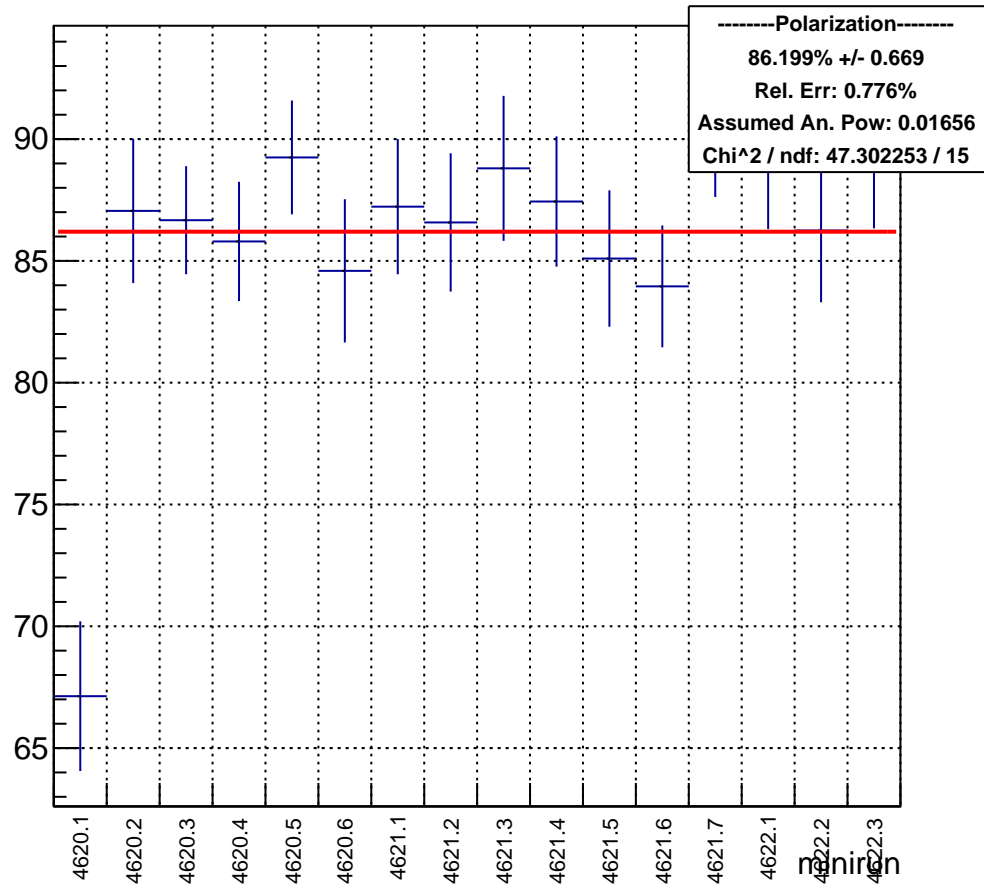

Polarization by minirun: snail40 (Acc0)

polarization

Polarization Pull Plot

Asymmetry by minirun: snail40 (Acc0)

asymmetry / ppt