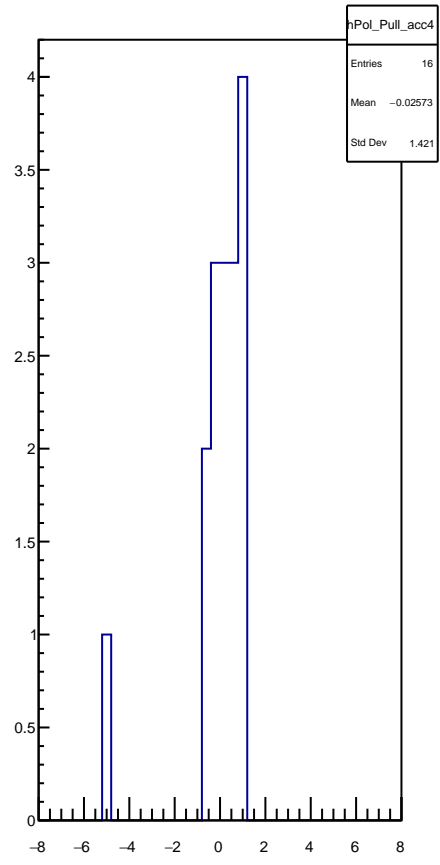

Polarization by minirun: snail40 (Acc4)

Polarization Pull Plot

Asymmetry by minirun: snail40 (Acc4)

asymmetry / ppt

hAsym_acc4	
Entries	16
Mean	0
Std Dev	0

-----Asymmetry-----
14.298 +/- 0.083 (ppt)
Rel. Err: 0.578%
Chi^2 / ndf: 32.304691 / 15

minirun