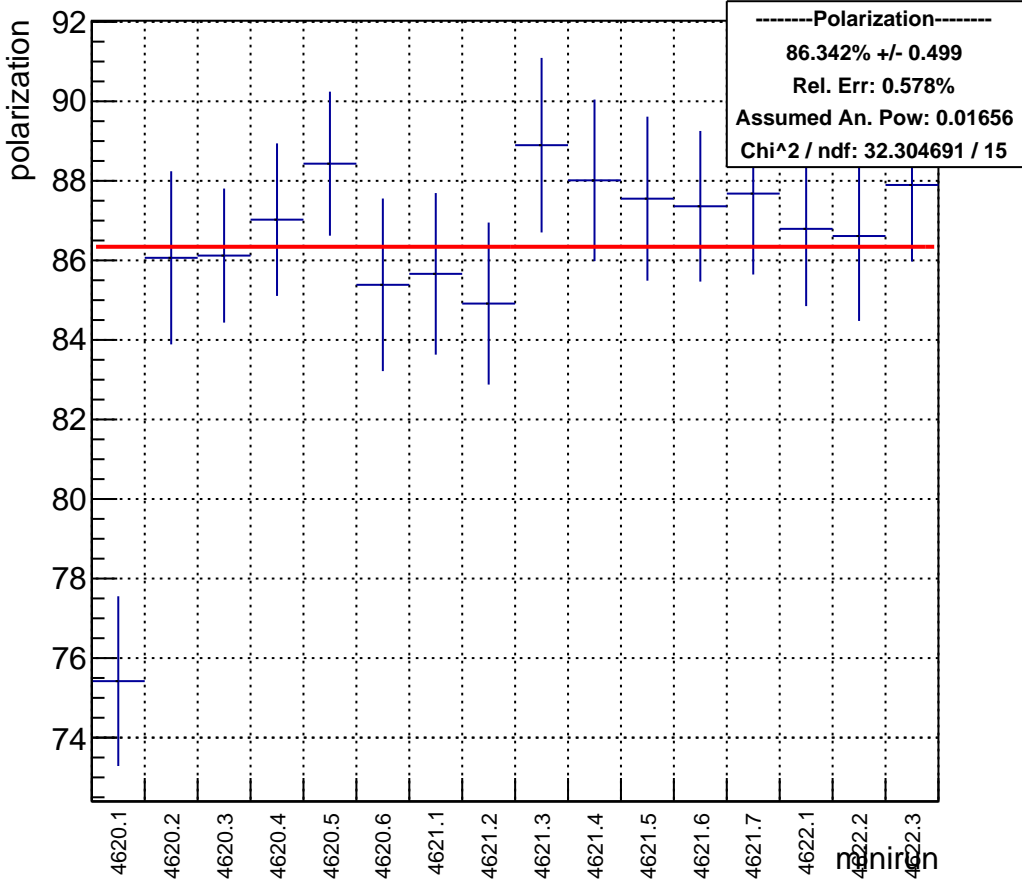

Polarization by minirun: snail40 (Acc4)

Polarization Pull Plot

Asymmetry by minirun: snail40 (Acc4)

asymmetry / ppt

hAsym_acc4	
Entries	16
Mean	0
Std Dev	0

-----Asymmetry-----
14.298 +/- 0.083 (ppt)
Rel. Err: 0.578%
Chi^2 / ndf: 32.304691 / 15

minirun