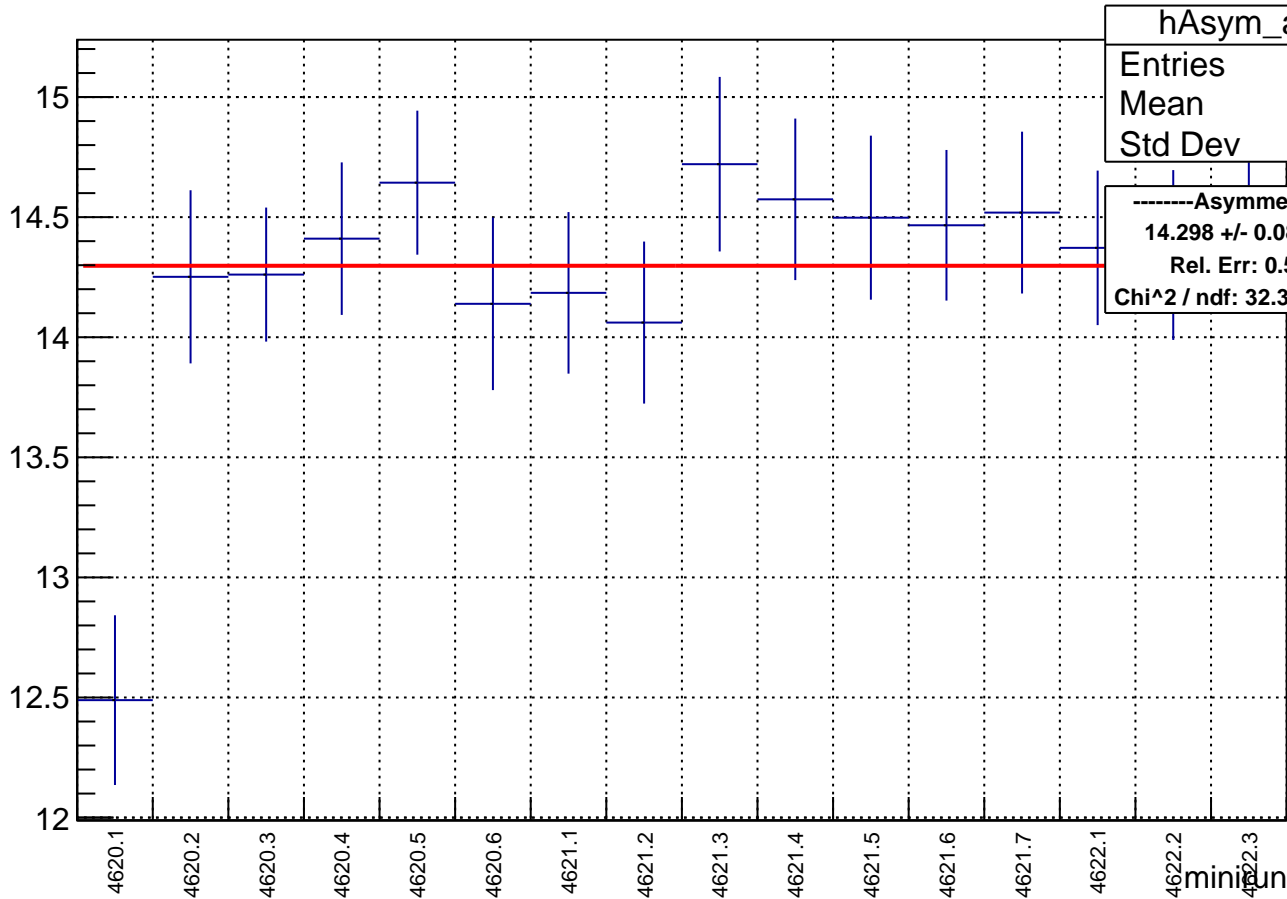

Polarization by minirun: snail40 (Acc4)

Polarization Pull Plot

Asymmetry by minirun: snail40 (Acc4)

asymmetry / ppt

hAsym_acc4	
Entries	16
Mean	0
Std Dev	0

-----Asymmetry-----
14.298 +/- 0.083 (ppt)
Rel. Err: 0.578%
Chi^2 / ndf: 32.304691 / 15

minirun