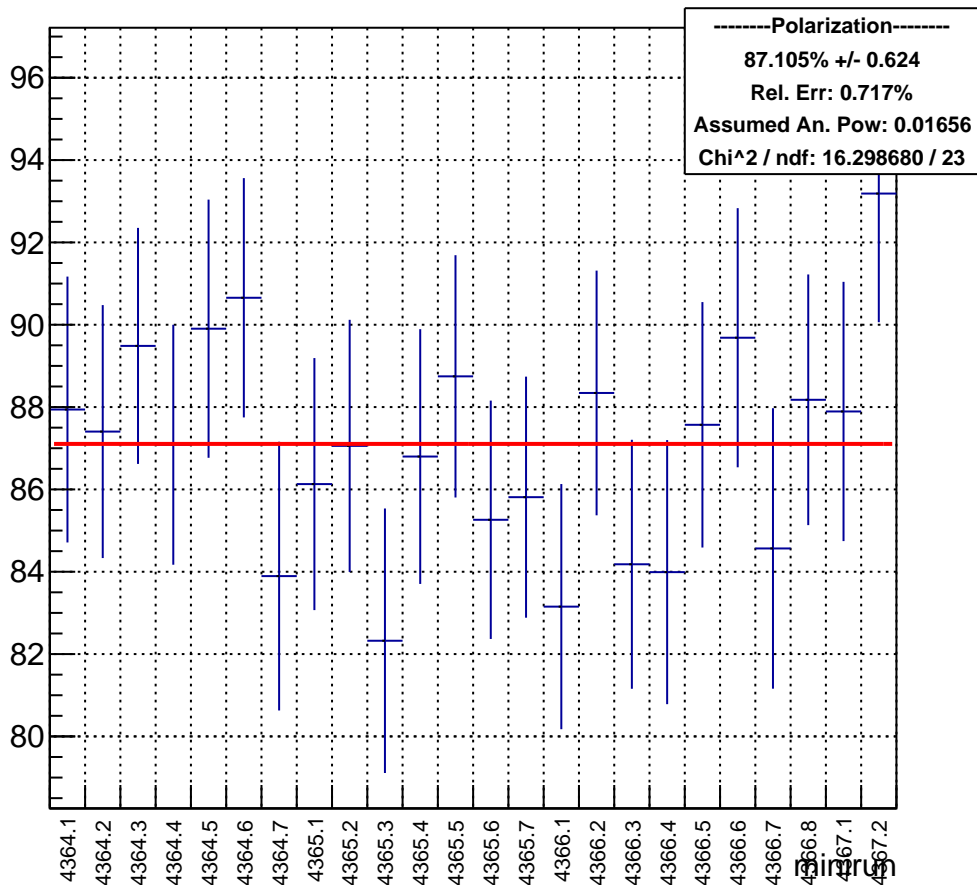

Polarization by minirun: snail5 (Acc4)

Polarization Pull Plot

polarization

| |
|----------------|
| hPol_Pull_acc4 |
| Entries 24 |
| Mean -0.008511 |
| Std Dev 0.824 |

Asymmetry by minirun: snail5 (Acc4)