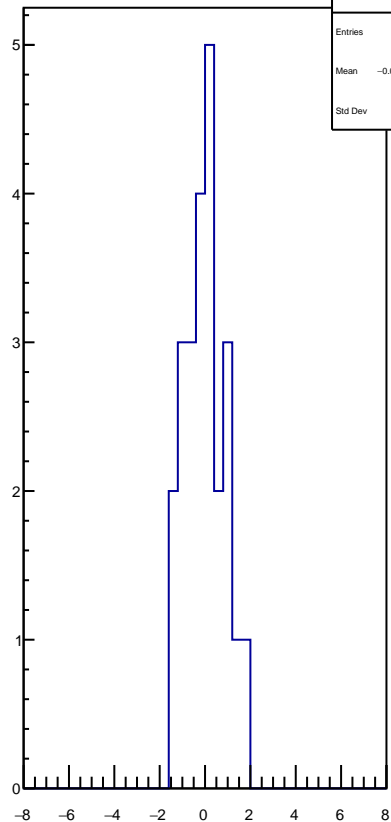

Polarization by minirun: snail5 (Acc4)

Polarization Pull Plot

polarization

| |
|----------------|
| hPol_Pull_acc4 |
| Entries 24 |
| Mean -0.008511 |
| Std Dev 0.824 |

Asymmetry by minirun: snail5 (Acc4)