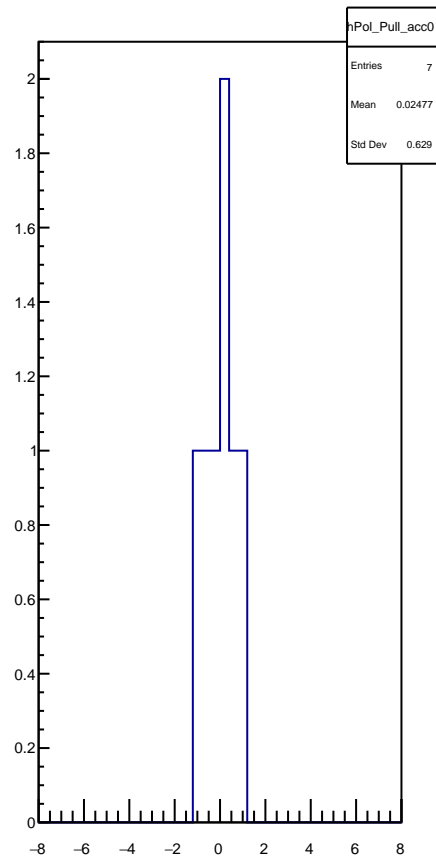

Polarization by minirun: snail500 (Acc0)

Polarization Pull Plot

Asymmetry by minirun: snail500 (Acc0)

asymmetry / ppt

hAsym_acc0	
Entries	7
Mean	0
Std Dev	0

-----Asymmetry-----
14.927 +/- 0.105 (ppt)
Rel. Err: 0.705%
Chi^2 / ndf: 2.773433 / 6

minirun