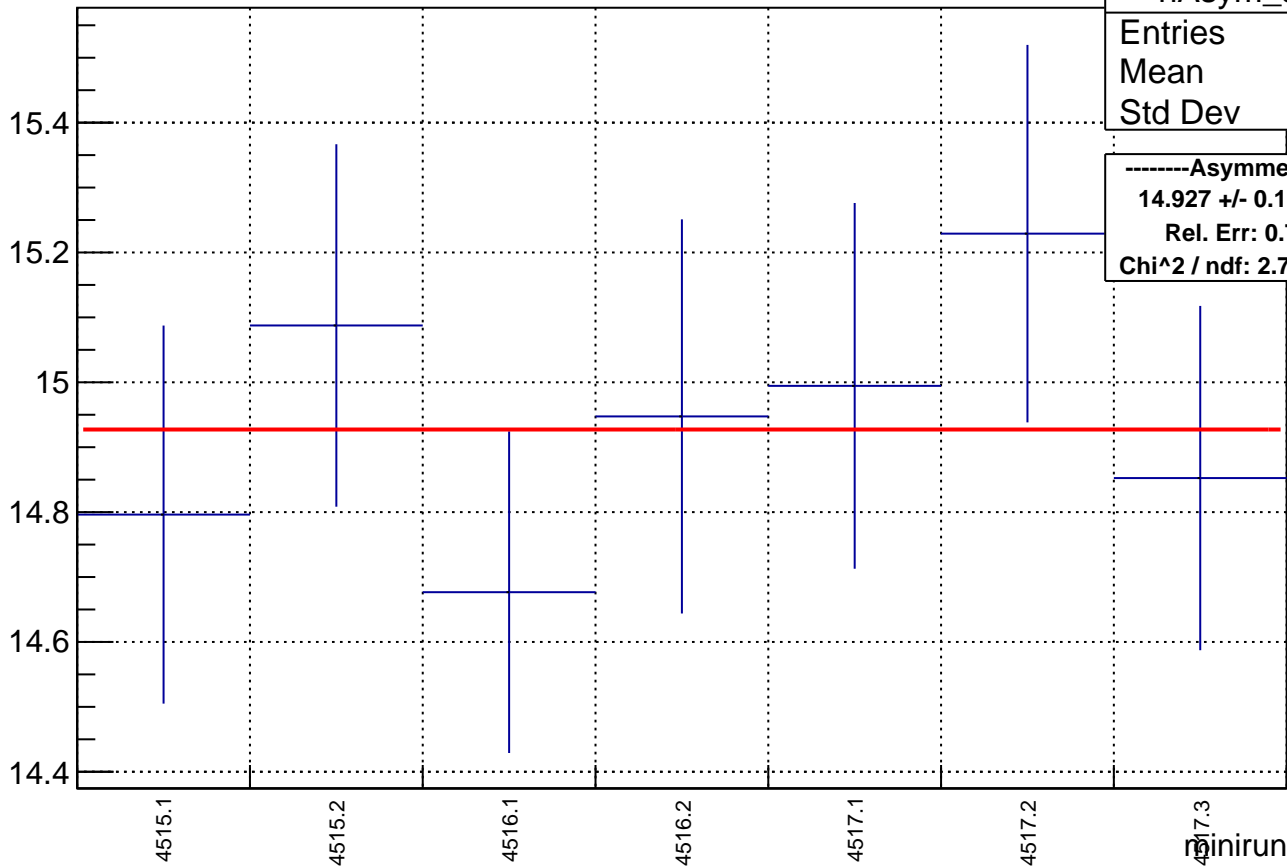

Polarization by minirun: snail500 (Acc0)

Polarization Pull Plot

Asymmetry by minirun: snail500 (Acc0)

asymmetry / ppt

hAsym_acc0	
Entries	7
Mean	0
Std Dev	0

-----Asymmetry-----
14.927 +/- 0.105 (ppt)
Rel. Err: 0.705%
Chi^2 / ndf: 2.773433 / 6

minirun