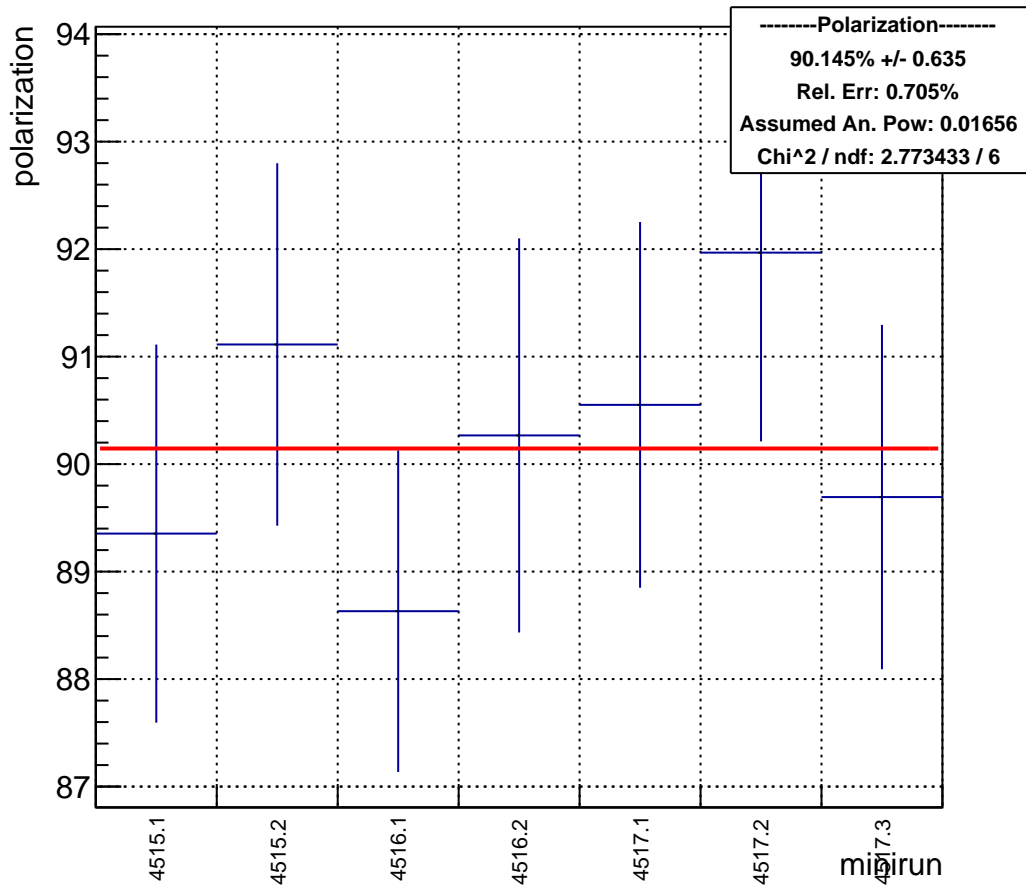

Polarization by minirun: snail500 (Acc0)

Polarization Pull Plot

Asymmetry by minirun: snail500 (Acc0)

asymmetry / ppt

hAsym_acc0	
Entries	7
Mean	0
Std Dev	0

-----Asymmetry-----
14.927 +/- 0.105 (ppt)
Rel. Err: 0.705%
Chi^2 / ndf: 2.773433 / 6

minirun