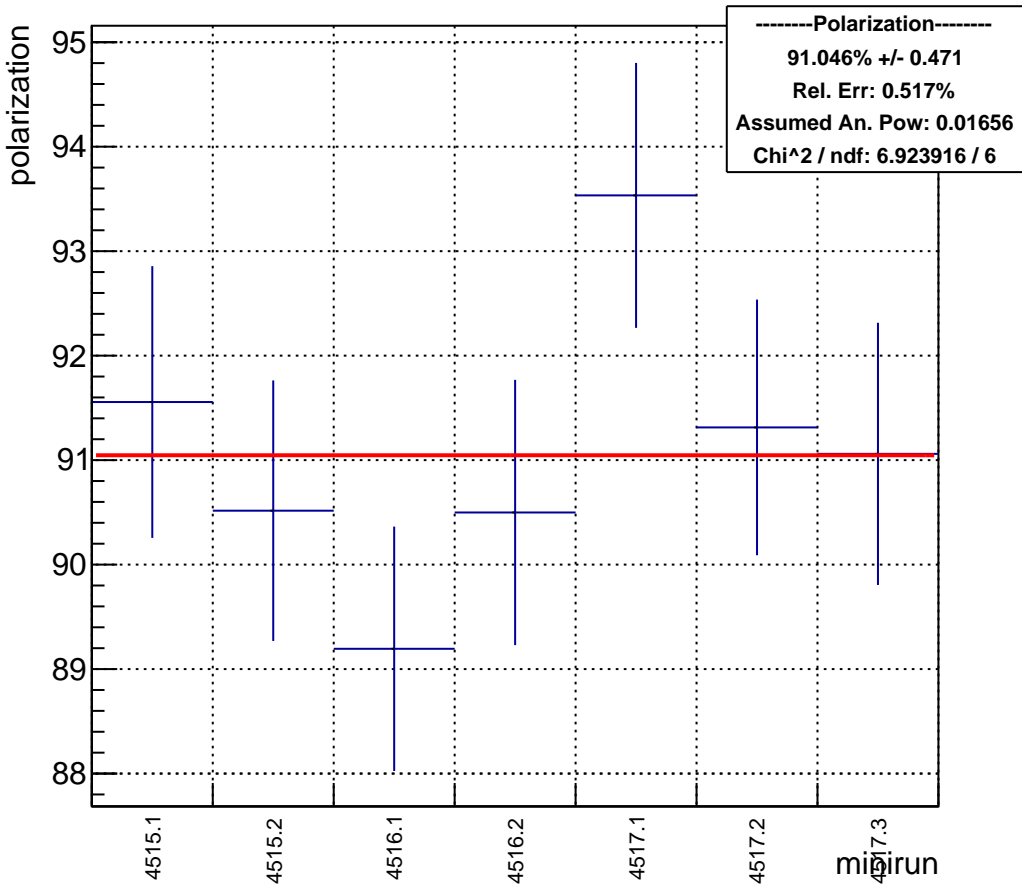

Polarization by minirun: snail500 (Acc4)

Polarization Pull Plot

Asymmetry by minirun: snail500 (Acc4)

asymmetry / ppt

hAsym_acc4	
Entries	7
Mean	0
Std Dev	0

-----Asymmetry-----
15.077 +/- 0.078 (ppt)
Rel. Err: 0.517%
Chi^2 / ndf: 6.923916 / 6

minirun