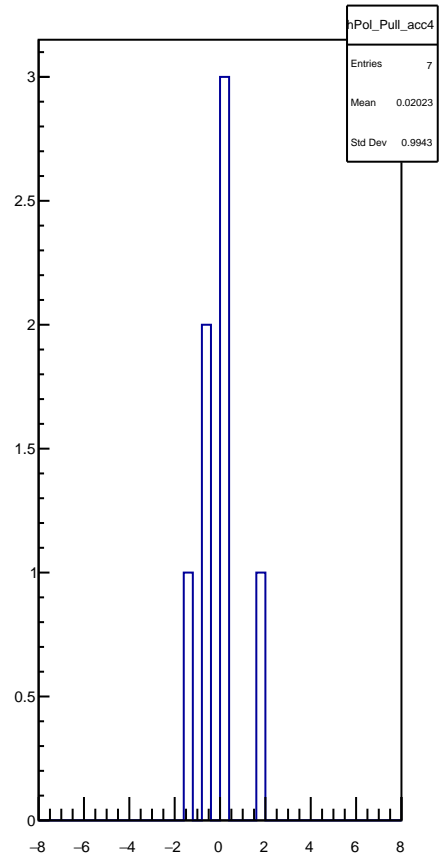

Polarization by minirun: snail500 (Acc4)

Polarization Pull Plot

Asymmetry by minirun: snail500 (Acc4)

asymmetry / ppt

hAsym_acc4	
Entries	7
Mean	0
Std Dev	0

-----Asymmetry-----
15.077 +/- 0.078 (ppt)
Rel. Err: 0.517%
Chi^2 / ndf: 6.923916 / 6

minirun