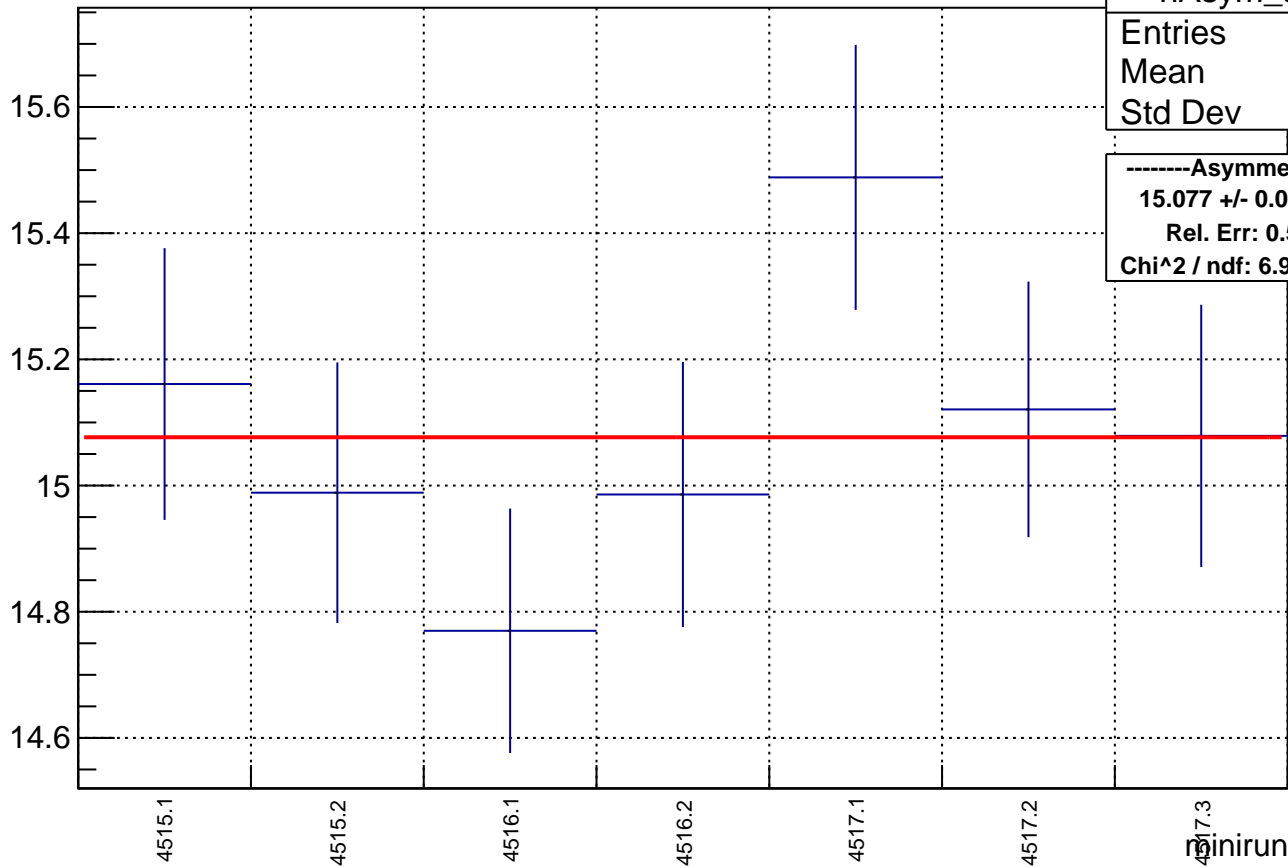

Polarization by minirun: snail500 (Acc4)

Polarization Pull Plot

Asymmetry by minirun: snail500 (Acc4)

asymmetry / ppt

hAsym_acc4	
Entries	7
Mean	0
Std Dev	0

-----Asymmetry-----
15.077 +/- 0.078 (ppt)
Rel. Err: 0.517%
Chi^2 / ndf: 6.923916 / 6

minirun