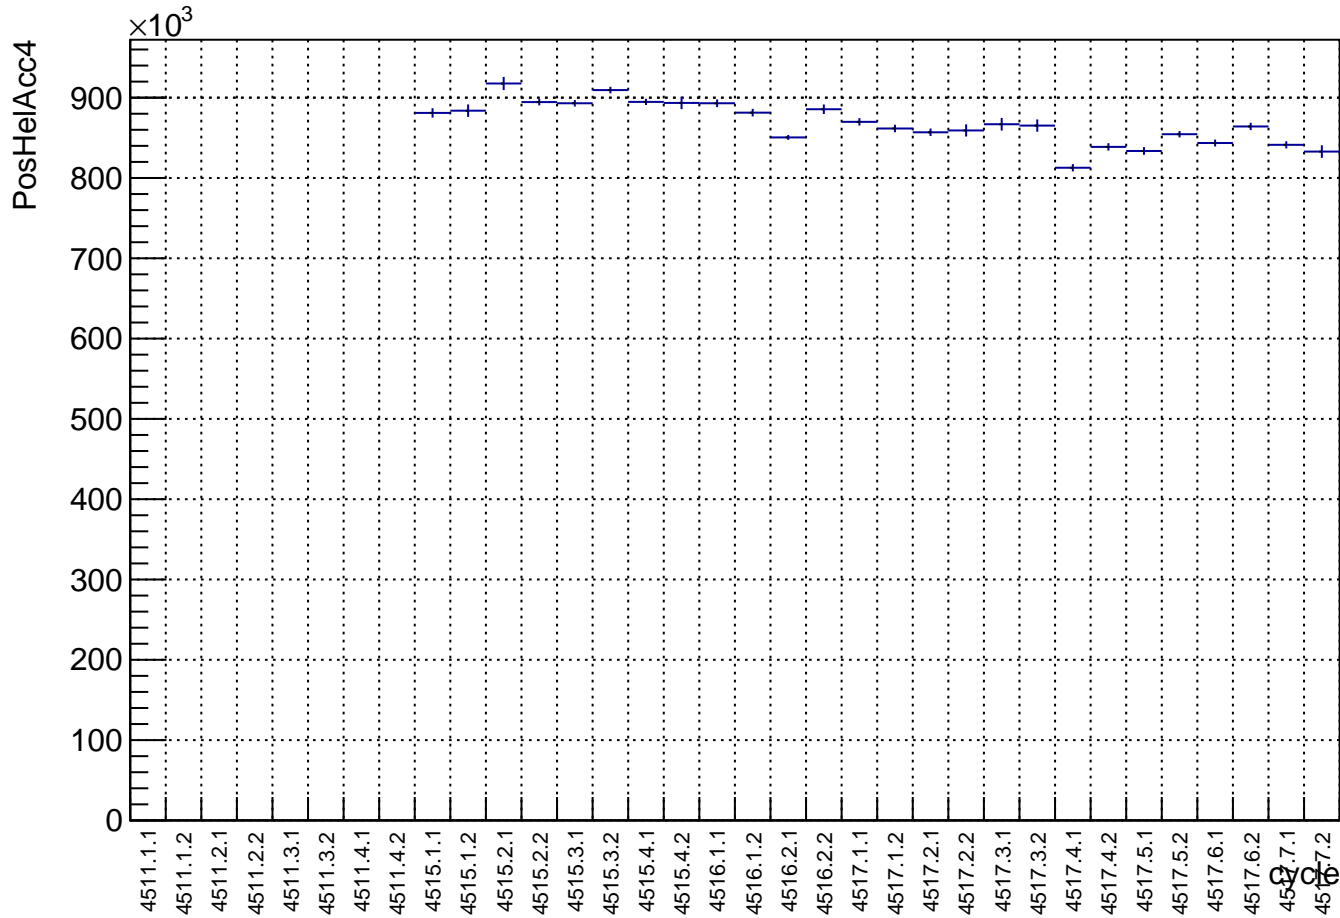

Polarization Pull Plot

# Laser PosHel Background by cycle: snail500 (Acc4)

# Laser NegHel Background by cycle: snail500 (Acc4)