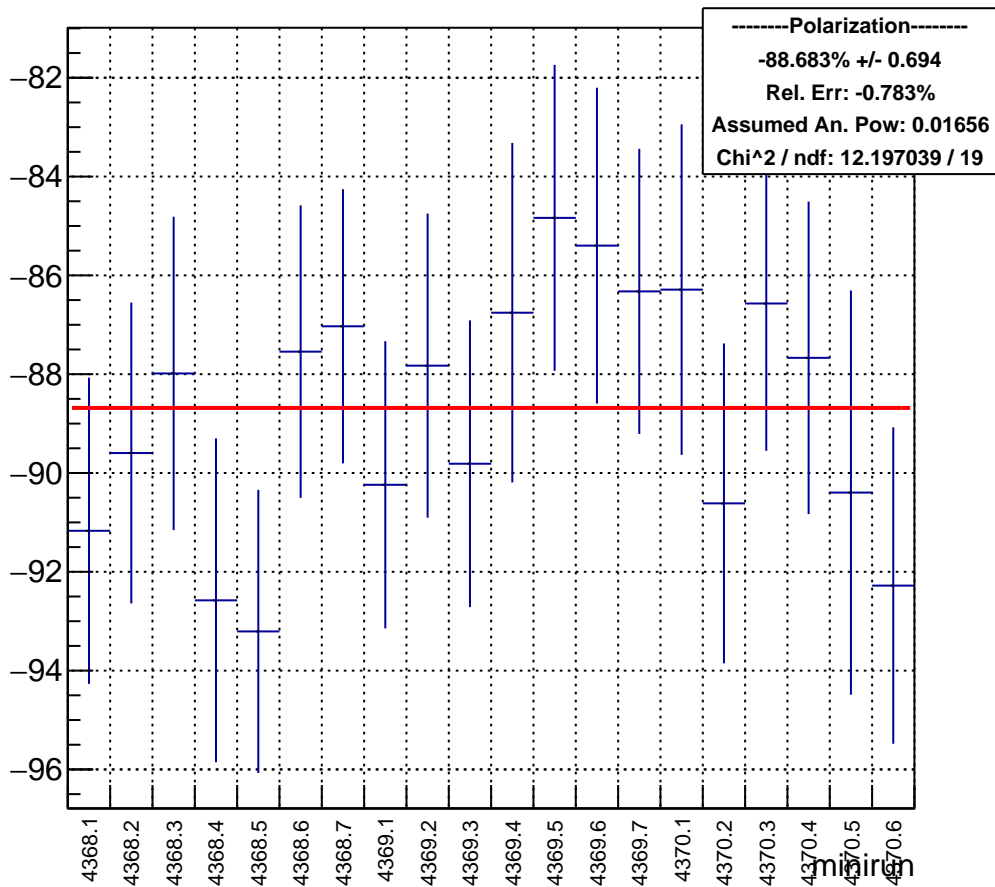

# Polarization by minirun: snail6 (Acc4)

polarization

# Polarization Pull Plot