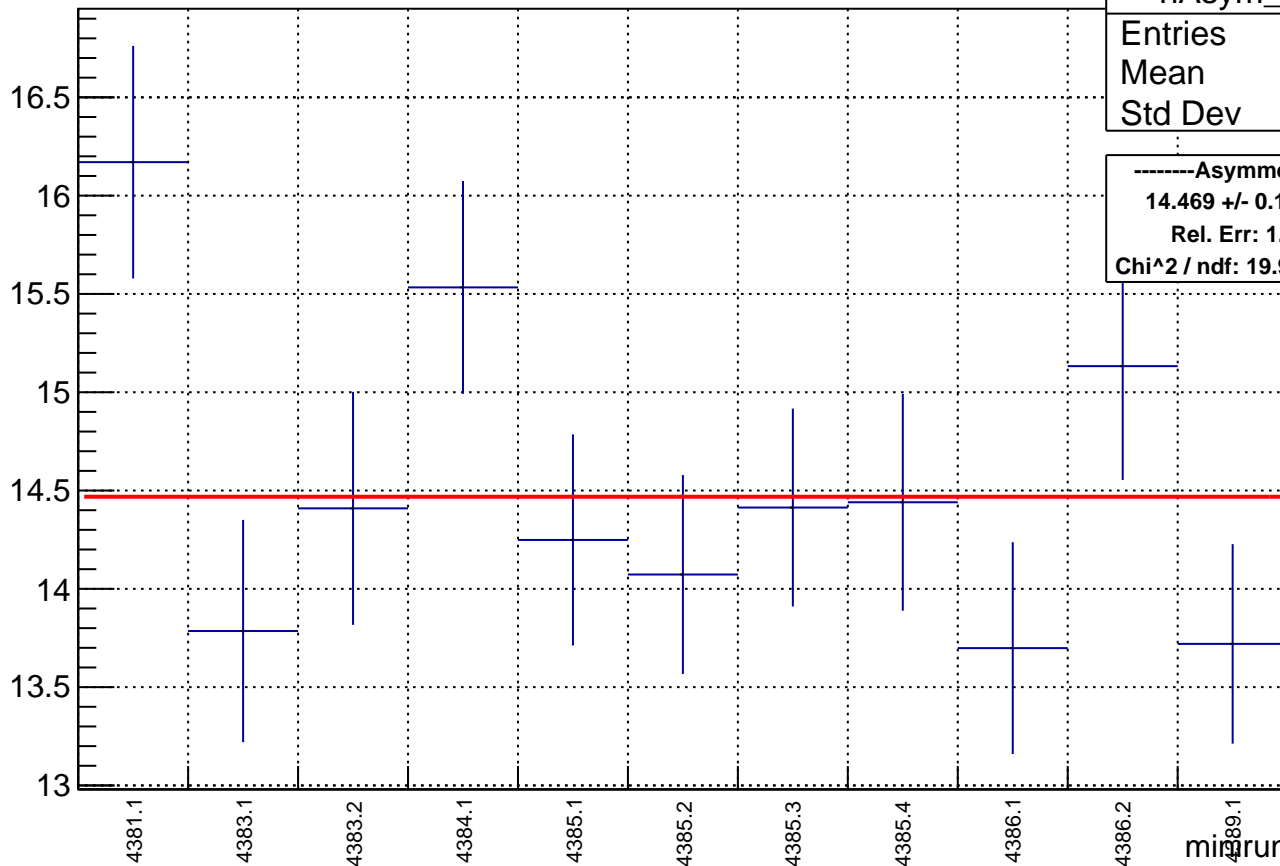

# Asymmetry by minirun: snail7 (Acc4)

hAsym_acc4	
Entries	11
Mean	0
Std Dev	0

-----Asymmetry-----	
<b>14.469 +/- 0.164 (ppt)</b>	
Rel. Err: 1.133%	
Chi^2 / ndf: 19.960043 / 10	

asymmetry / ppt

minirun