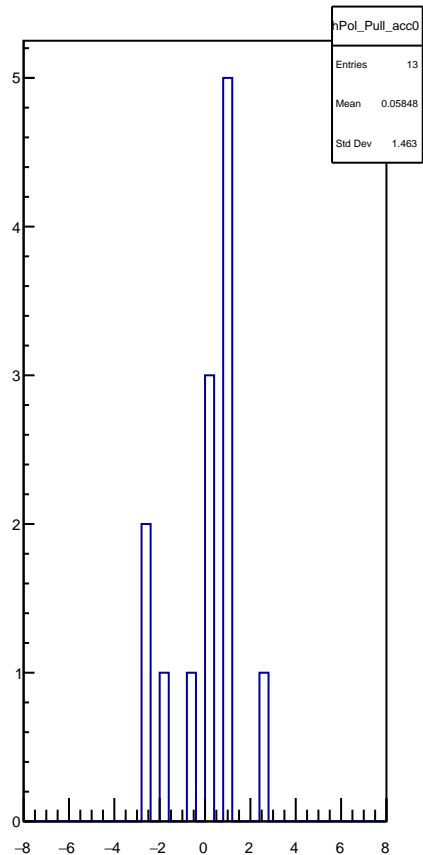

Polarization by minirun: snail7 (Acc0)

polarization

Polarization Pull Plot

Asymmetry by minirun: snail7 (Acc0)