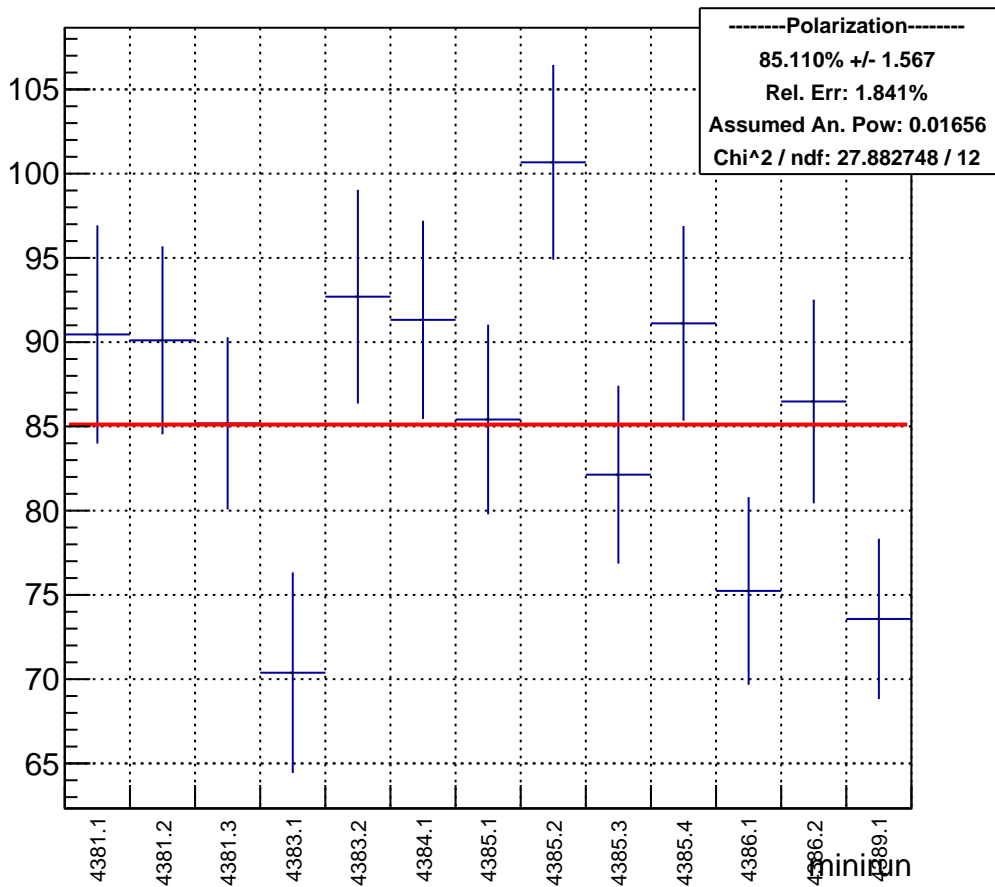

Polarization by minirun: snail7 (Acc0)

polarization

Polarization Pull Plot

Asymmetry by minirun: snail7 (Acc0)