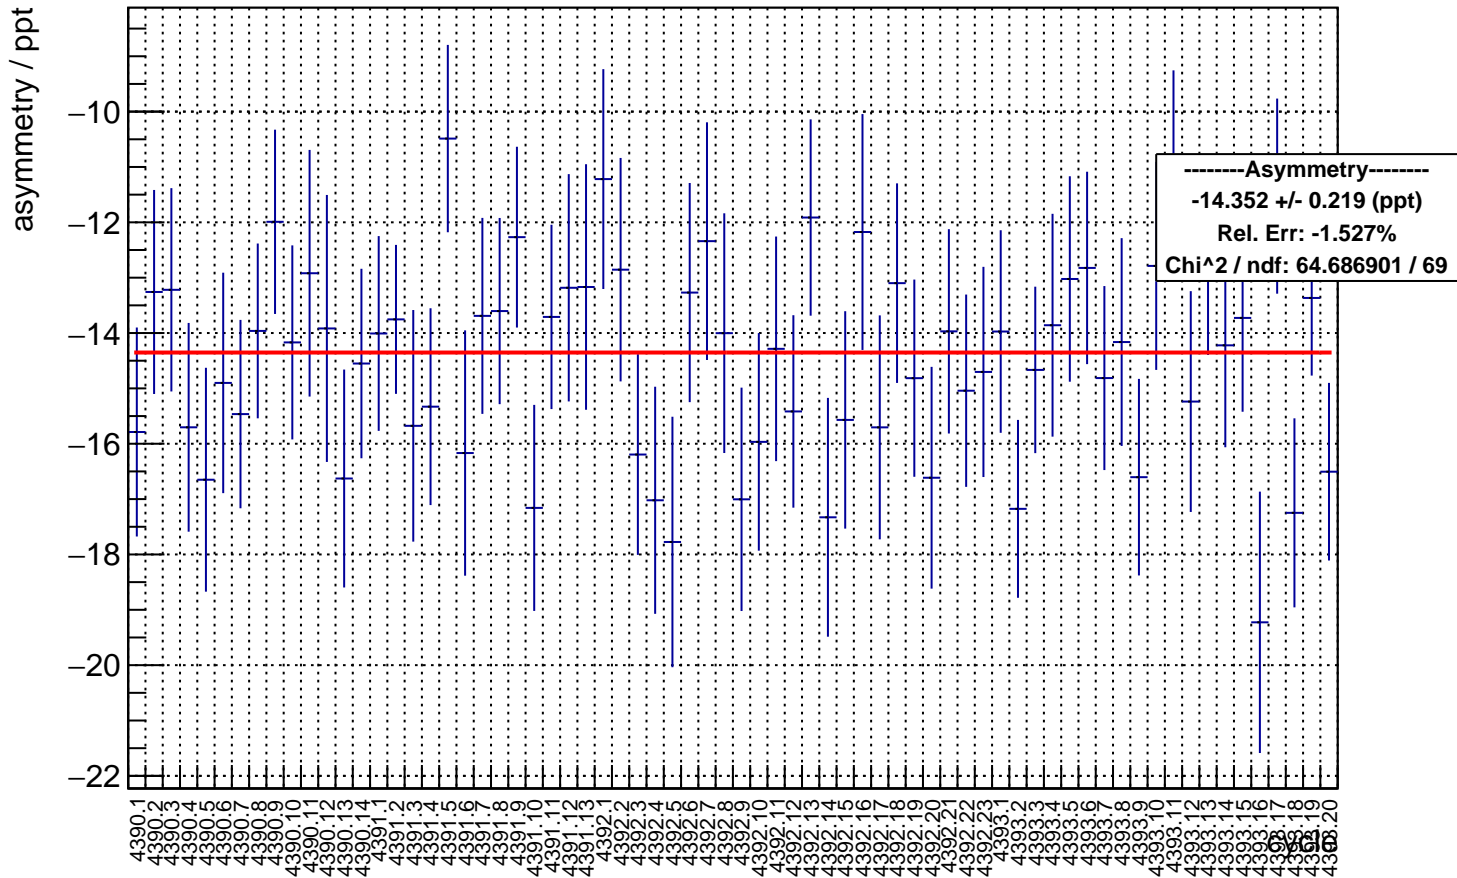

Asymmetry by cycle: snail8 (Acc0)

Laser PosHel Background by cycle: snail8 (Acc0)

Laser NegHel Background by cycle: snail8 (Acc0)