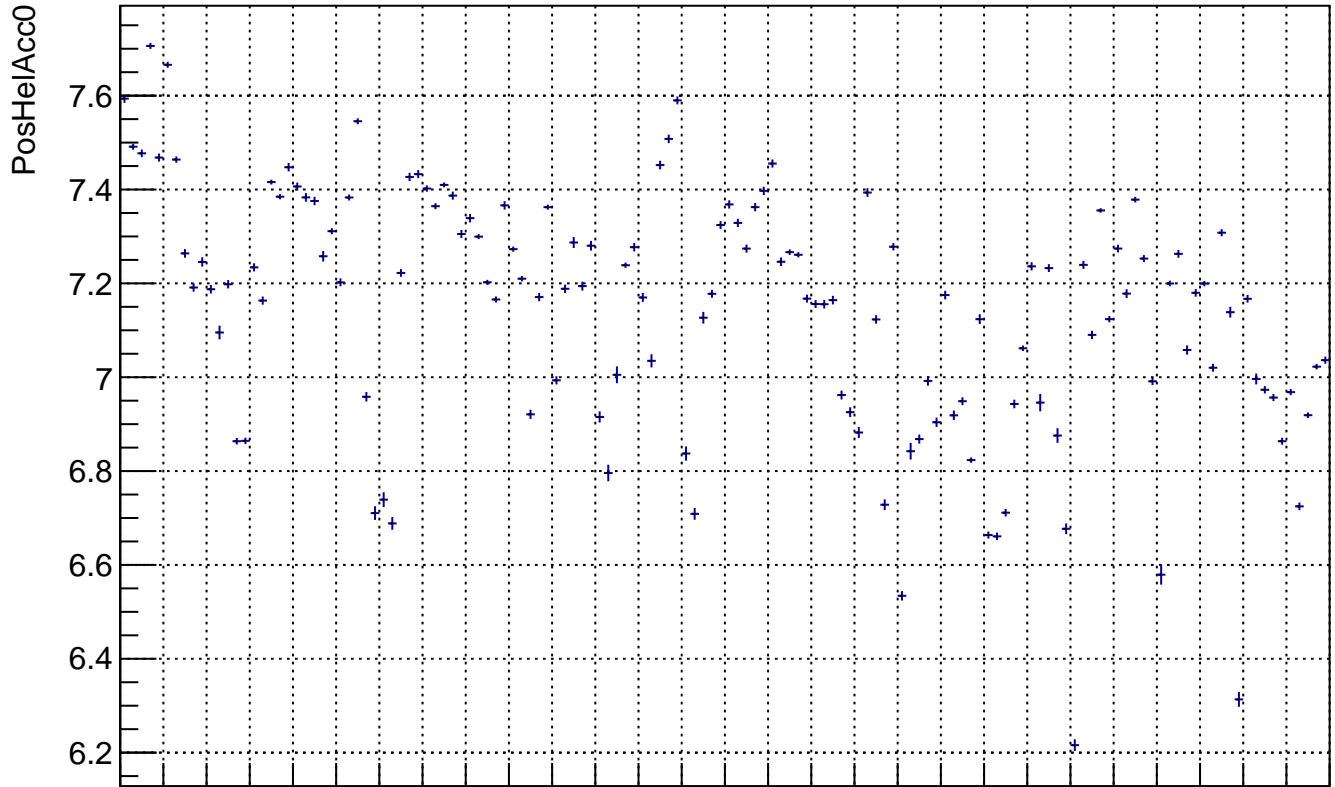

Asymmetry by cycle: snail8 (Acc0)

Laser PosHel Background by cycle: snail8 (Acc0)

Laser NegHel Background by cycle: snail8 (Acc0)